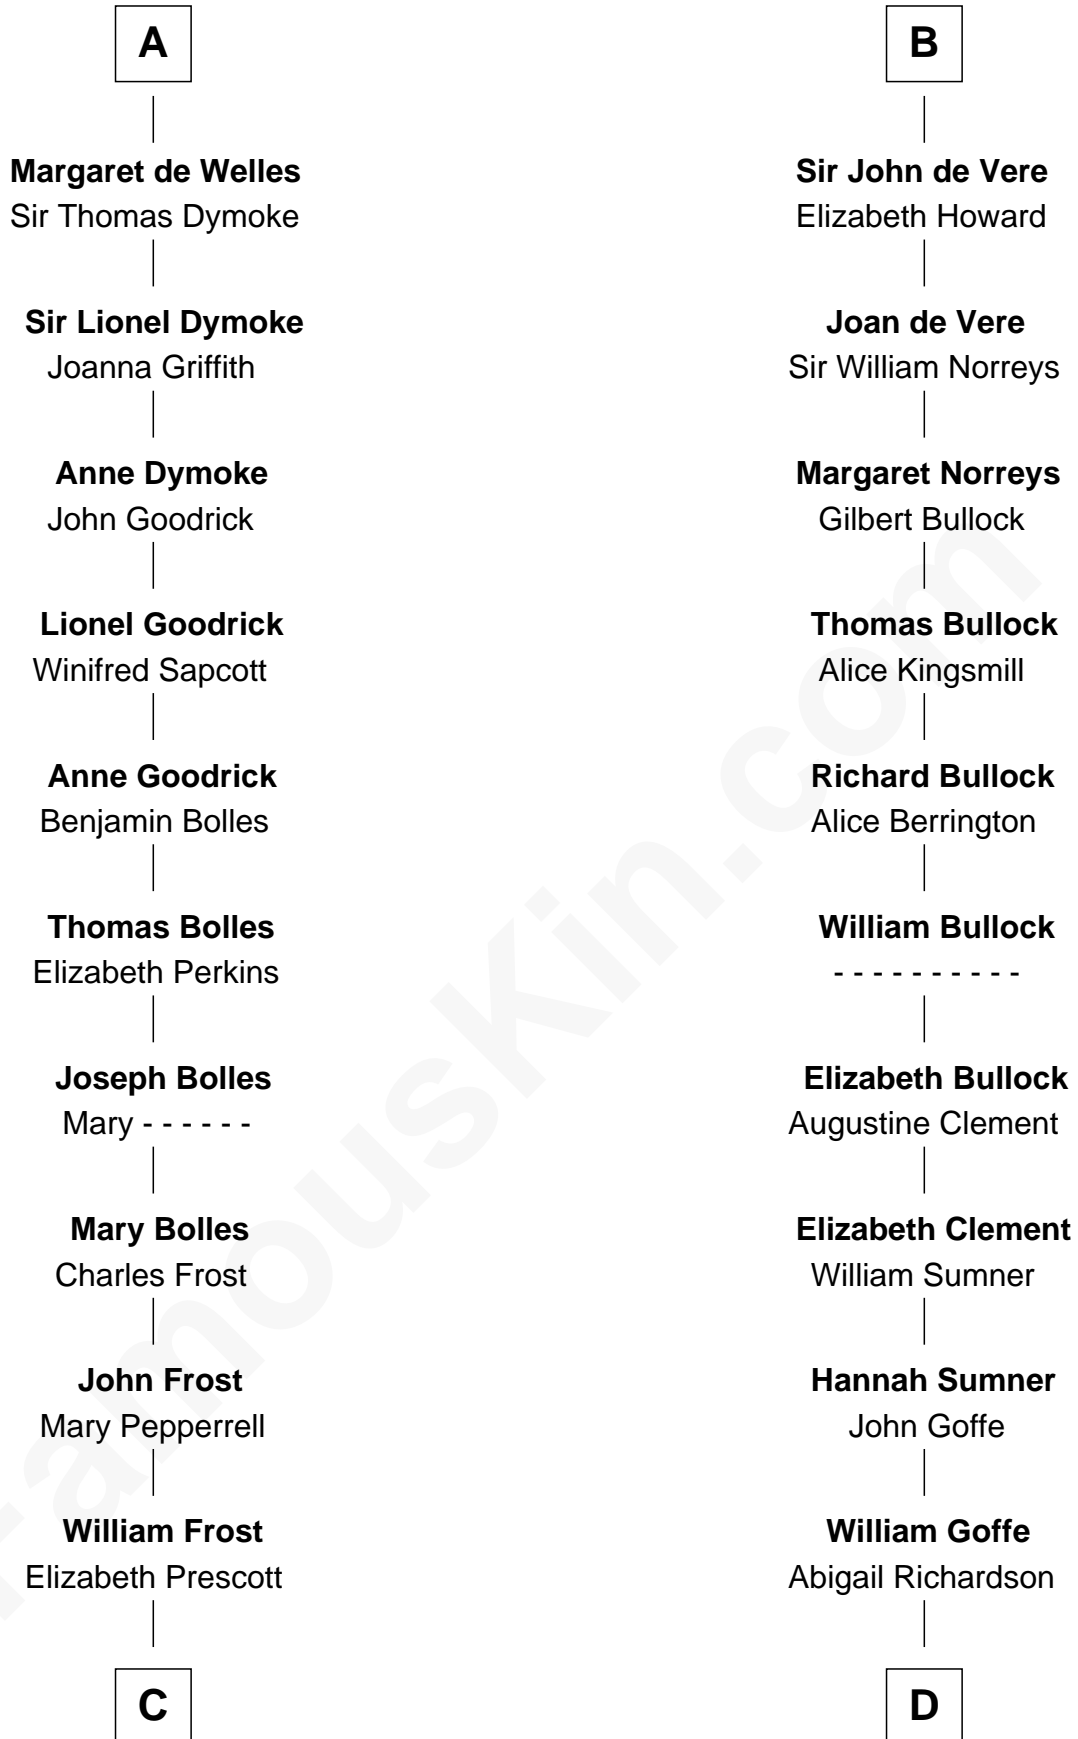

FamousKin.com Relationship Chart of

Robert Frost

Poet and Playwright

18th cousin 3 times removed of

Samuel Howard

Boston Tea Party Participant

Sir William de Beauchamp

Isabel Mauduit

FamousKin.com