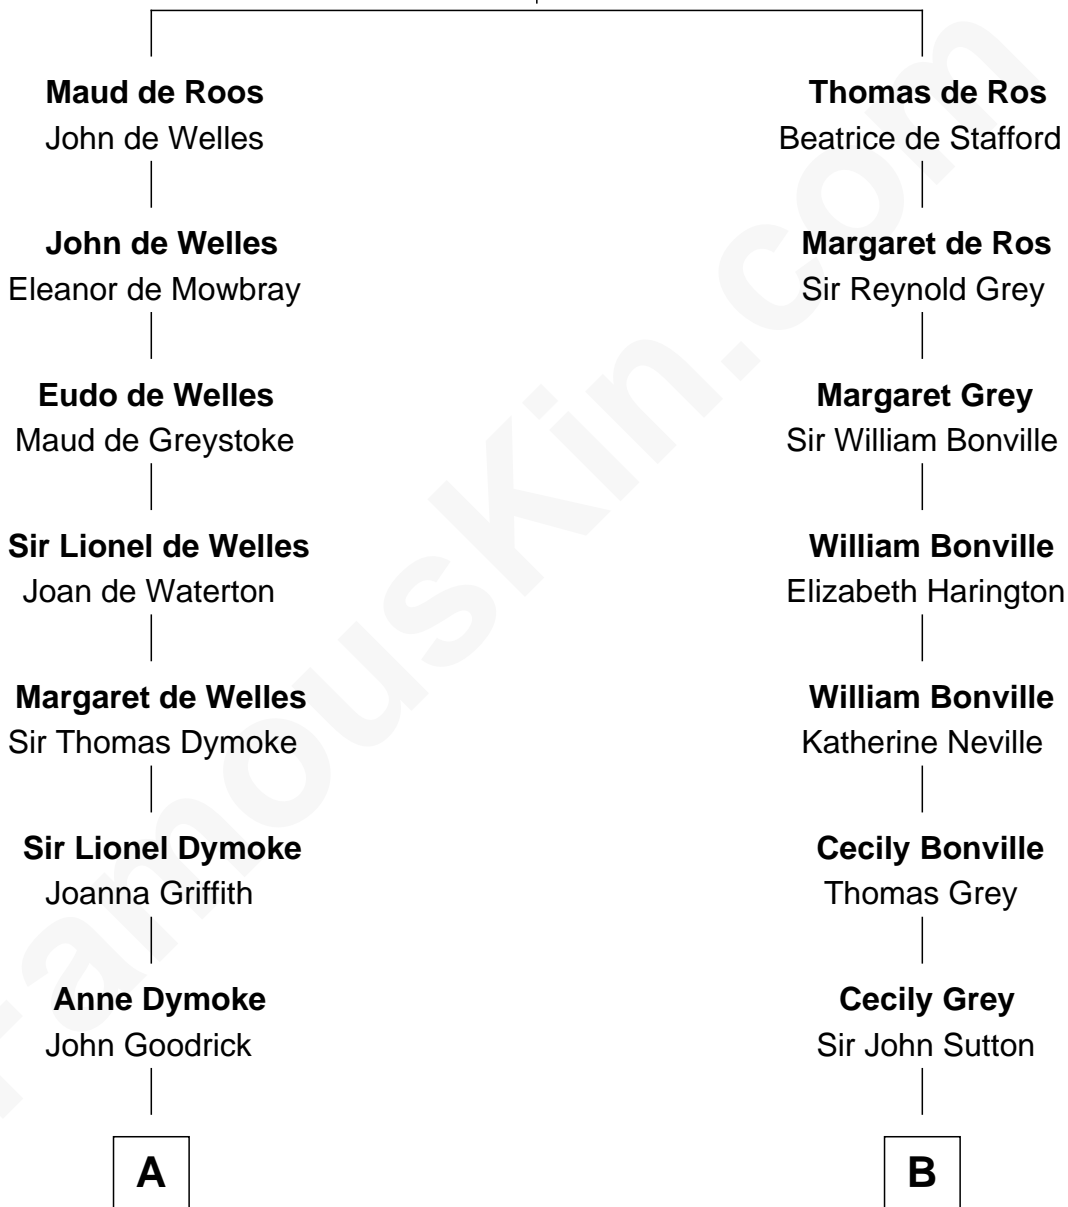

FamousKin.com Relationship Chart of

Robert Frost

Poet and Playwright

18th cousin of

Dr. H. H. Holmes

Serial Killer aka "Devil in the White City"

Sir William de Ros
Margery de Badlesmere

C

Serial Killer Dr. H. H. Holmes

FamousKin.com