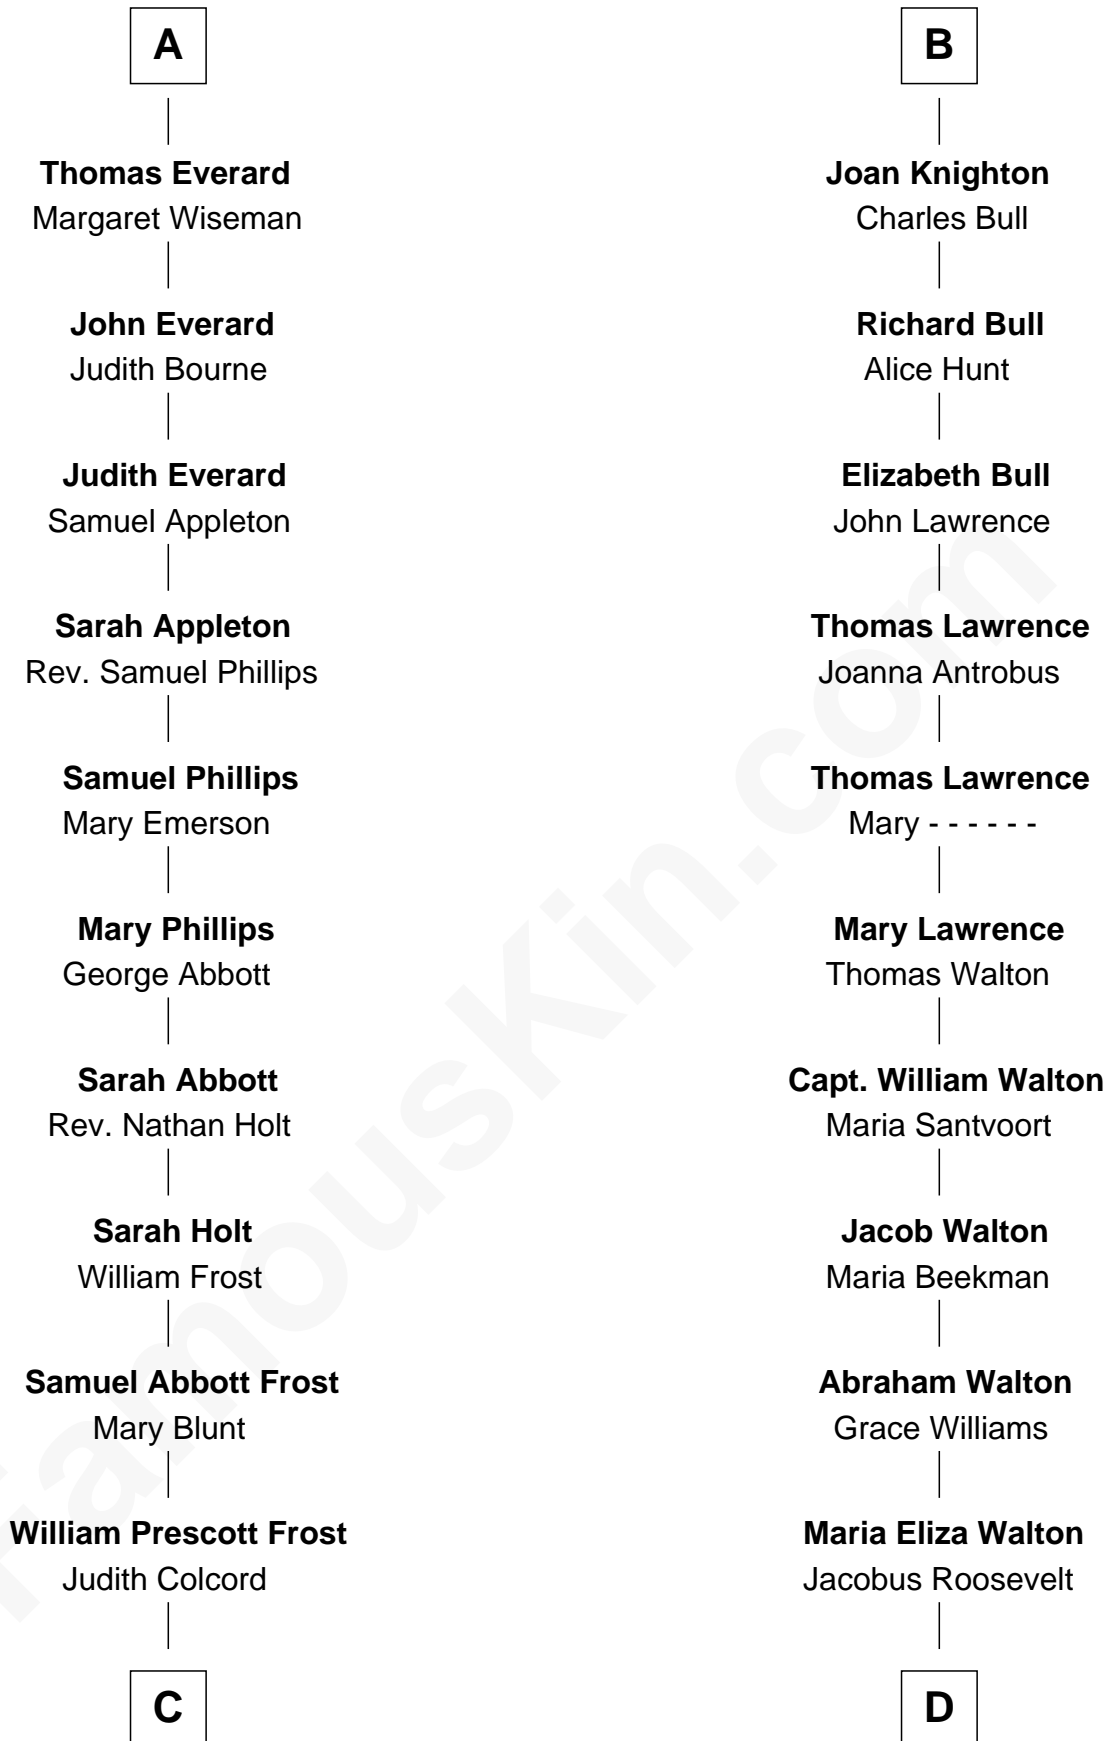

FamousKin.com Relationship Chart of

Robert Frost

Poet and Playwright

18th cousin 1 time removed of

Franklin D. Roosevelt

32nd U.S. President

Sir Gilbert Pecche

Joan de Creye

James Roosevelt

Sara Delano

Franklin D. Roosevelt

32nd U.S. President

FamousKin.com