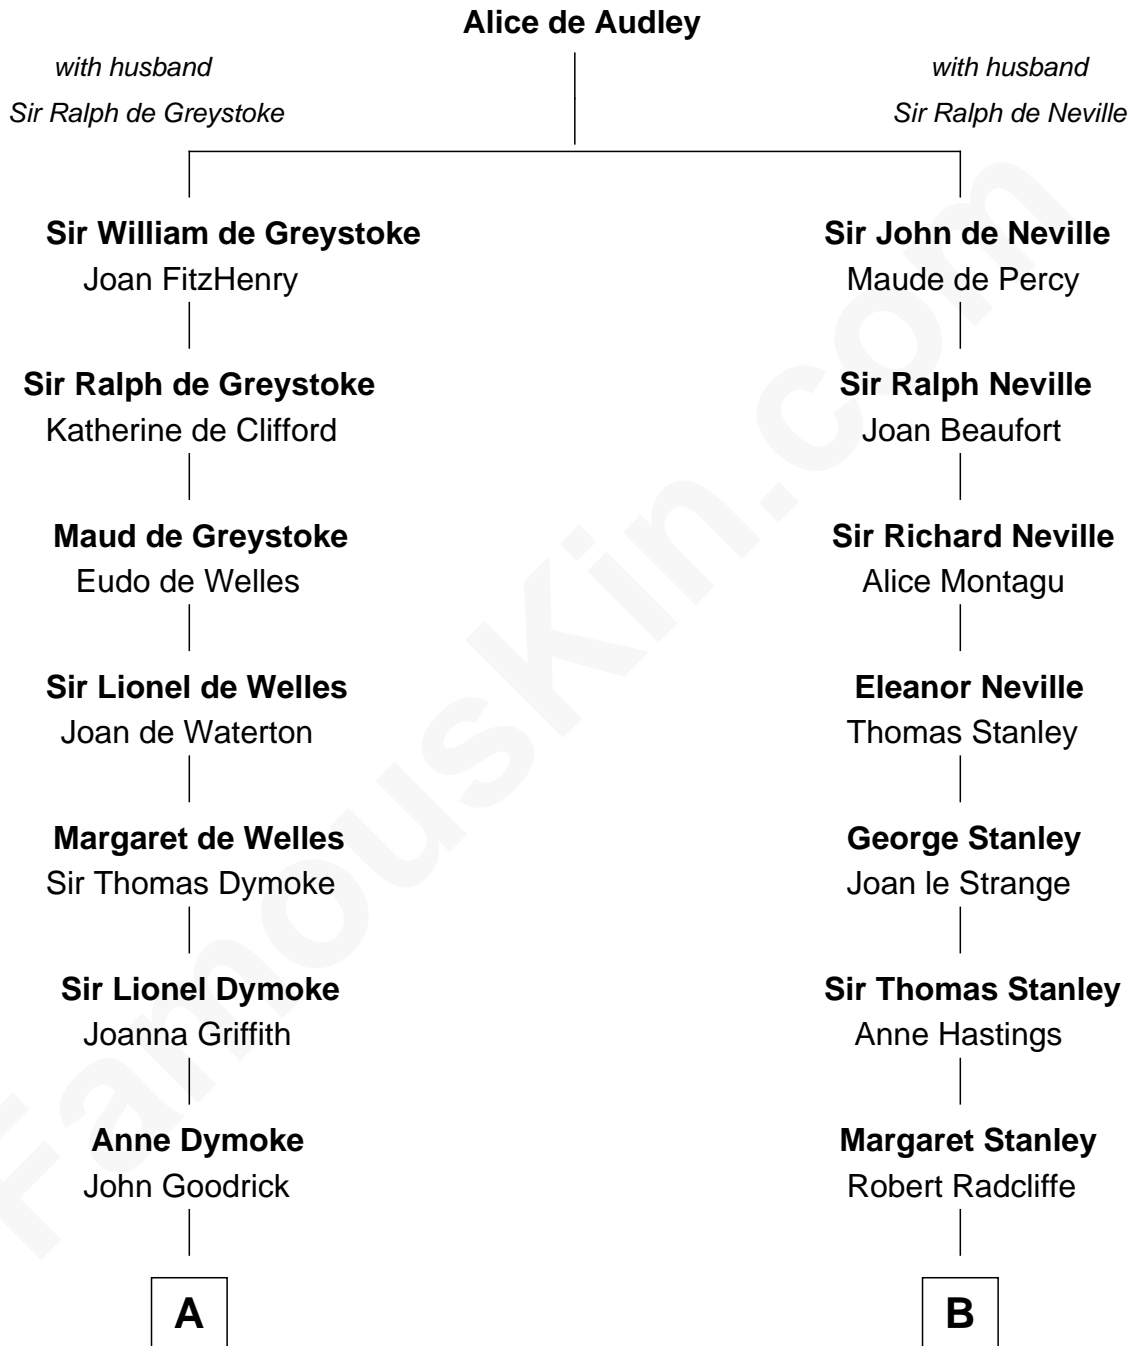

FamousKin.com Relationship Chart of

Robert Frost

Poet and Playwright

18th cousin 1 time removed of

Franklin D. Roosevelt

32nd U.S. President

FamousKin.com