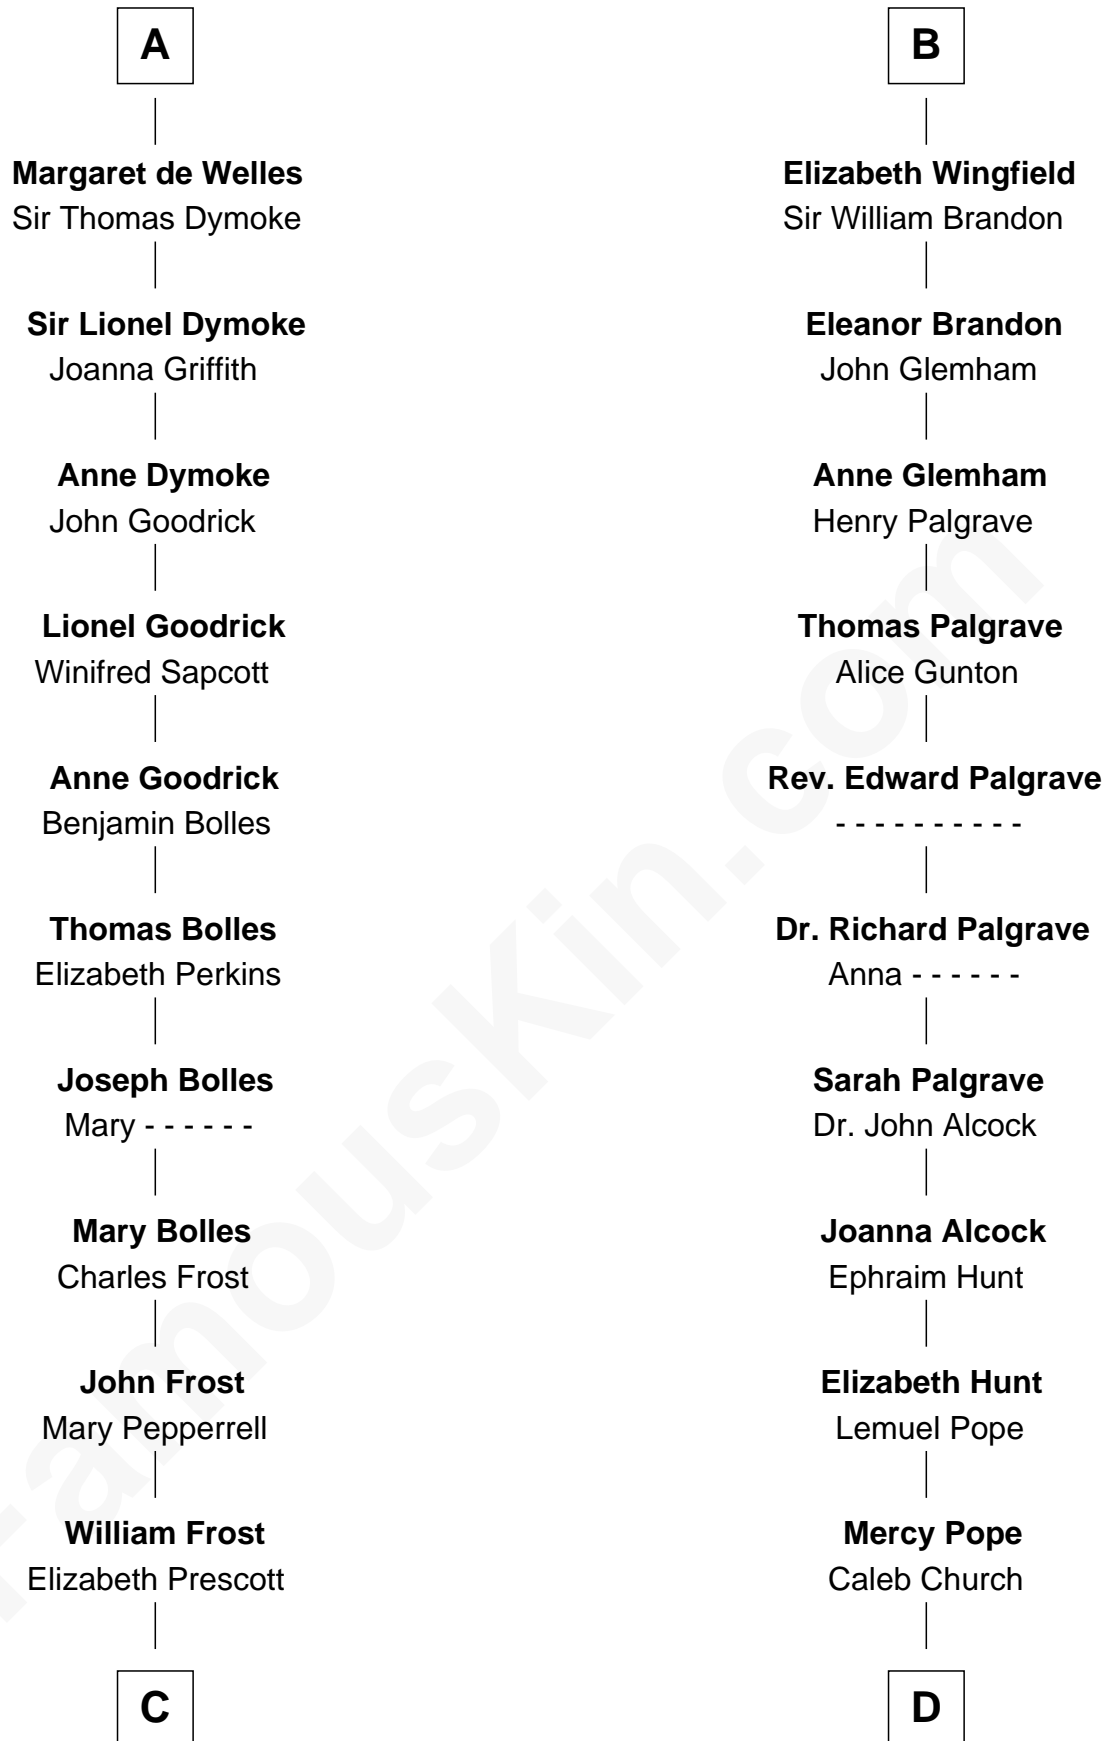

FamousKin.com Relationship Chart of

Robert Frost

Poet and Playwright

21st cousin of

Franklin D. Roosevelt

32nd U.S. President

Sir John FitzGeoffrey

Isabel le Bigod

C

William Frost
Sarah Holt

Samuel Abbott Frost
Mary Blunt

William Prescott Frost
Judith Colcord

William Prescott Frost
Isabella Moodie

Robert Frost
Poet and Playwright

D

Joseph Church
Deborah Perry