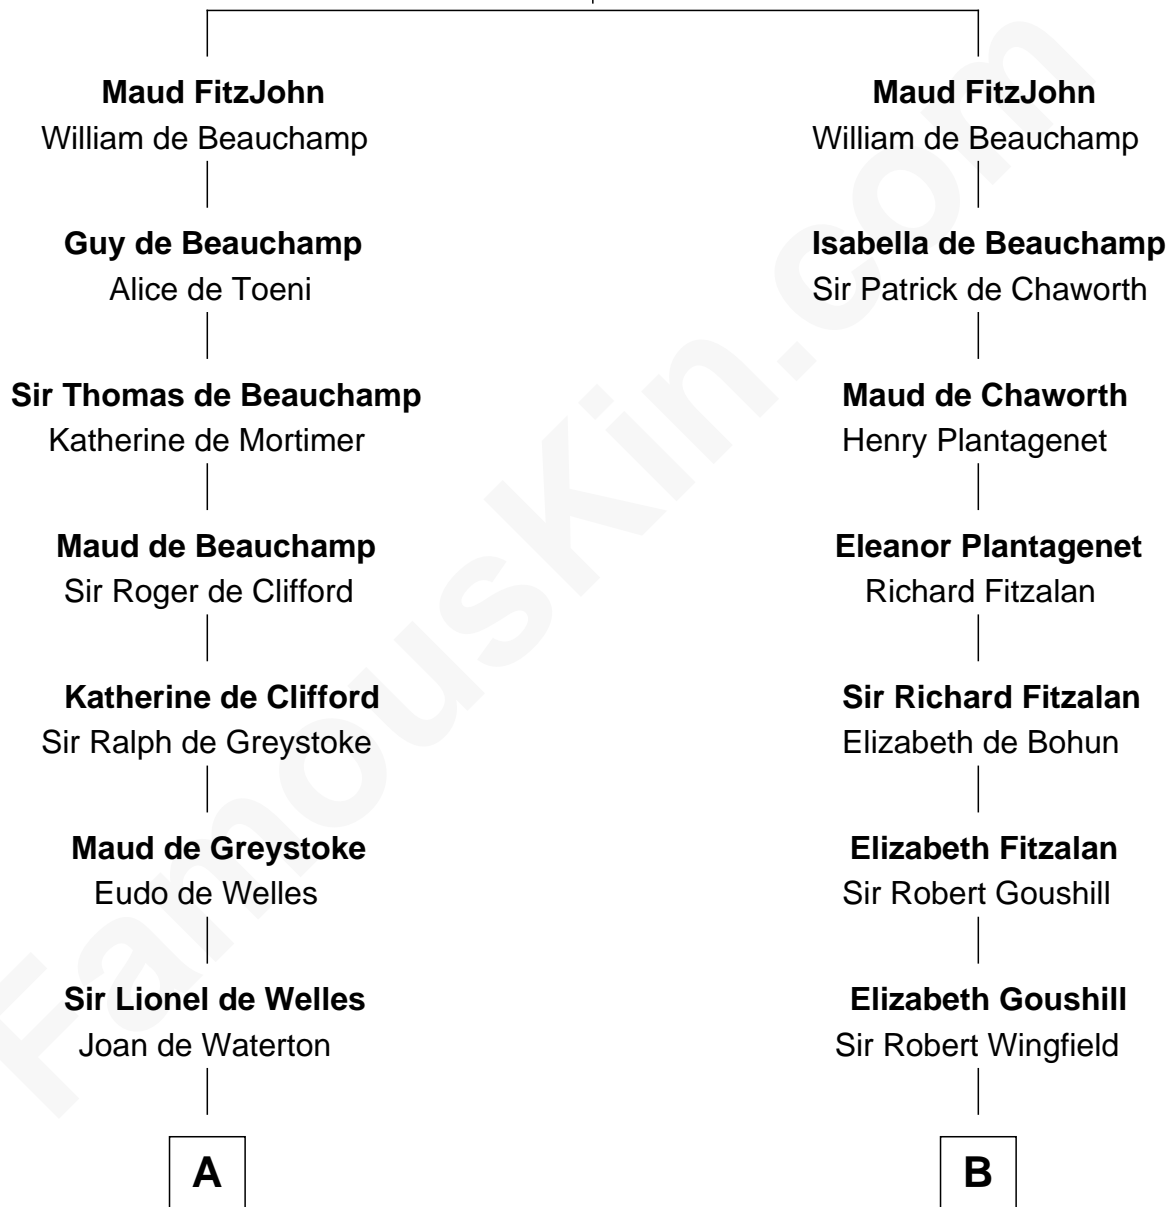

FamousKin.com Relationship Chart of

Robert Frost

Poet and Playwright

21st cousin of

Franklin D. Roosevelt

32nd U.S. President

Sir John FitzGeoffrey

Isabel le Bigod

C

William Frost
Sarah Holt

Samuel Abbott Frost
Mary Blunt

William Prescott Frost
Judith Colcord

William Prescott Frost
Isabella Moodie

Robert Frost
Poet and Playwright

D

Joseph Church
Deborah Perry