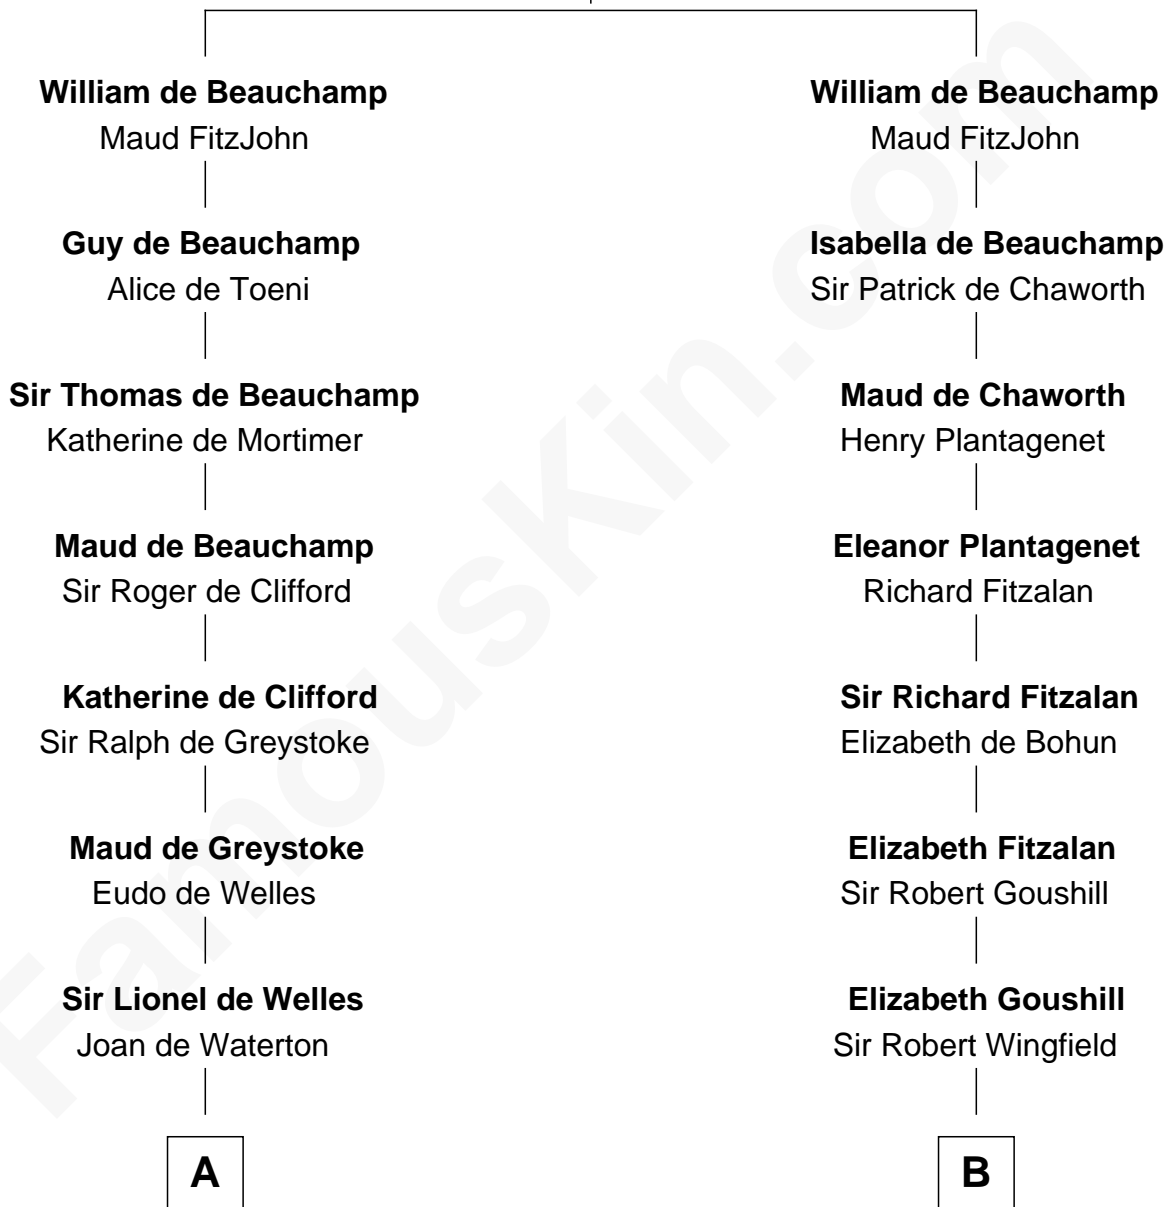

FamousKin.com Relationship Chart of

Robert Frost

Poet and Playwright

21st cousin of

Franklin D. Roosevelt

32nd U.S. President

Sir William de Beauchamp

Isabel Mauduit

C

William Frost

Sarah Holt

Samuel Abbott Frost

Mary Blunt

William Prescott Frost

Judith Colcord

William Prescott Frost