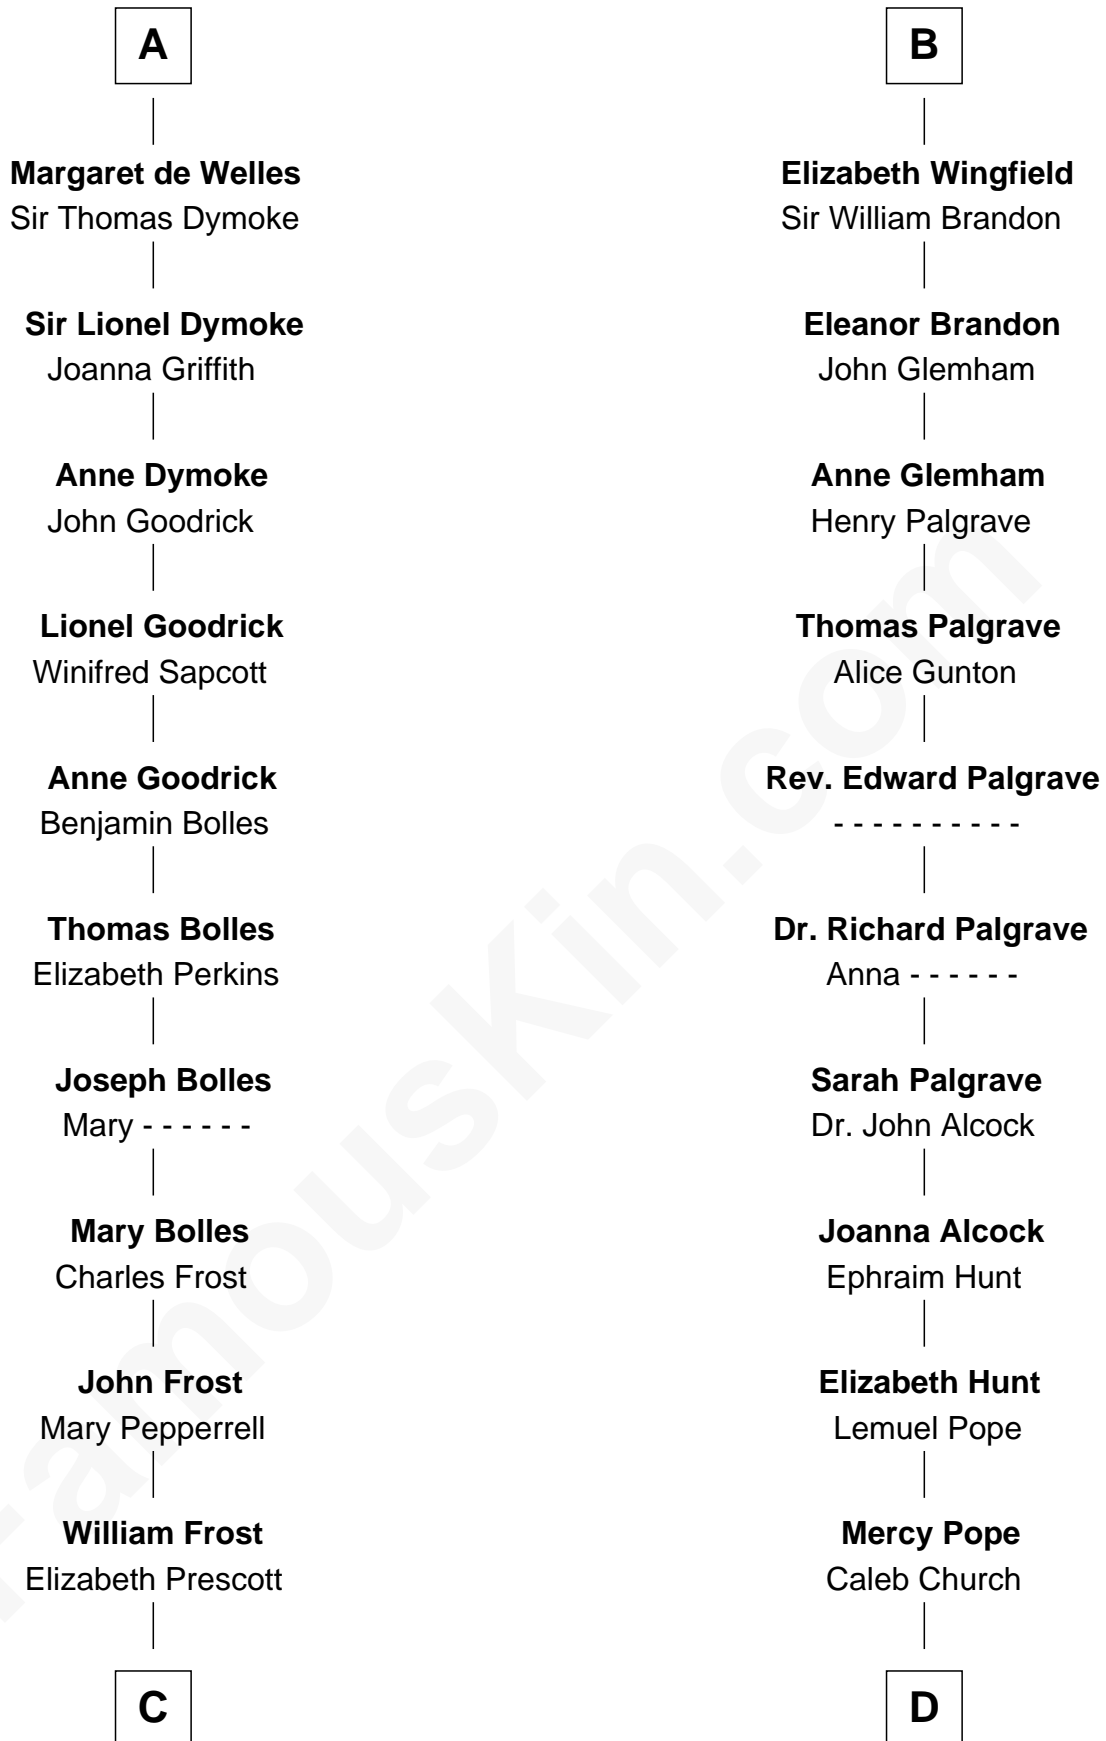

FamousKin.com Relationship Chart of

Robert Frost

Poet and Playwright

21st cousin of

Franklin D. Roosevelt

32nd U.S. President

Sir William de Beauchamp

Isabel Mauduit

C

William Frost

Sarah Holt

Samuel Abbott Frost

Mary Blunt

William Prescott Frost

Judith Colcord

William Prescott Frost