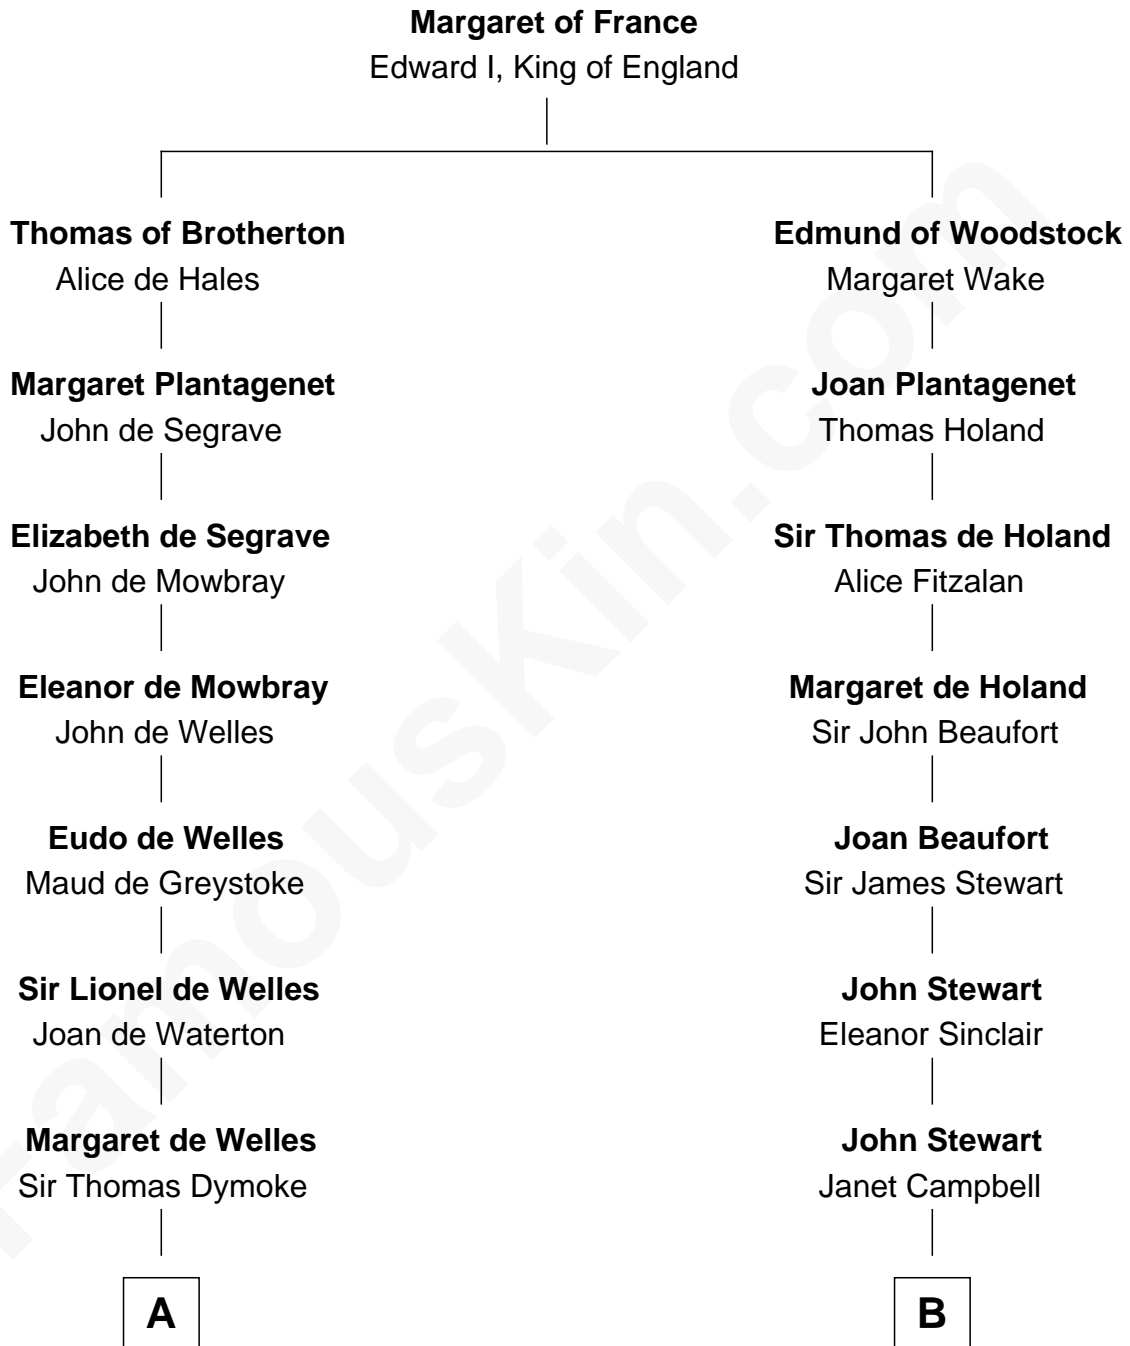

# FamousKin.com Relationship Chart of

**Robert Frost**

*Poet and Playwright*

19th cousin 1 time removed of

**Eleanor Roosevelt**

*First Lady of President Franklin D. Roosevelt*

**C**

**Samuel Abbott Frost**

Mary Blunt

**William Prescott Frost**

Judith Colcord

**William Prescott Frost**

Isabella Moodie

**Robert Frost**

*Poet and Playwright*

**D**

**Martha Bulloch**

Theodore Roosevelt

**Elliott Roosevelt**

Anna Rebecca Hall

**Eleanor Roosevelt**

*First Lady of Franklin Roosevelt*

FamousKin.com