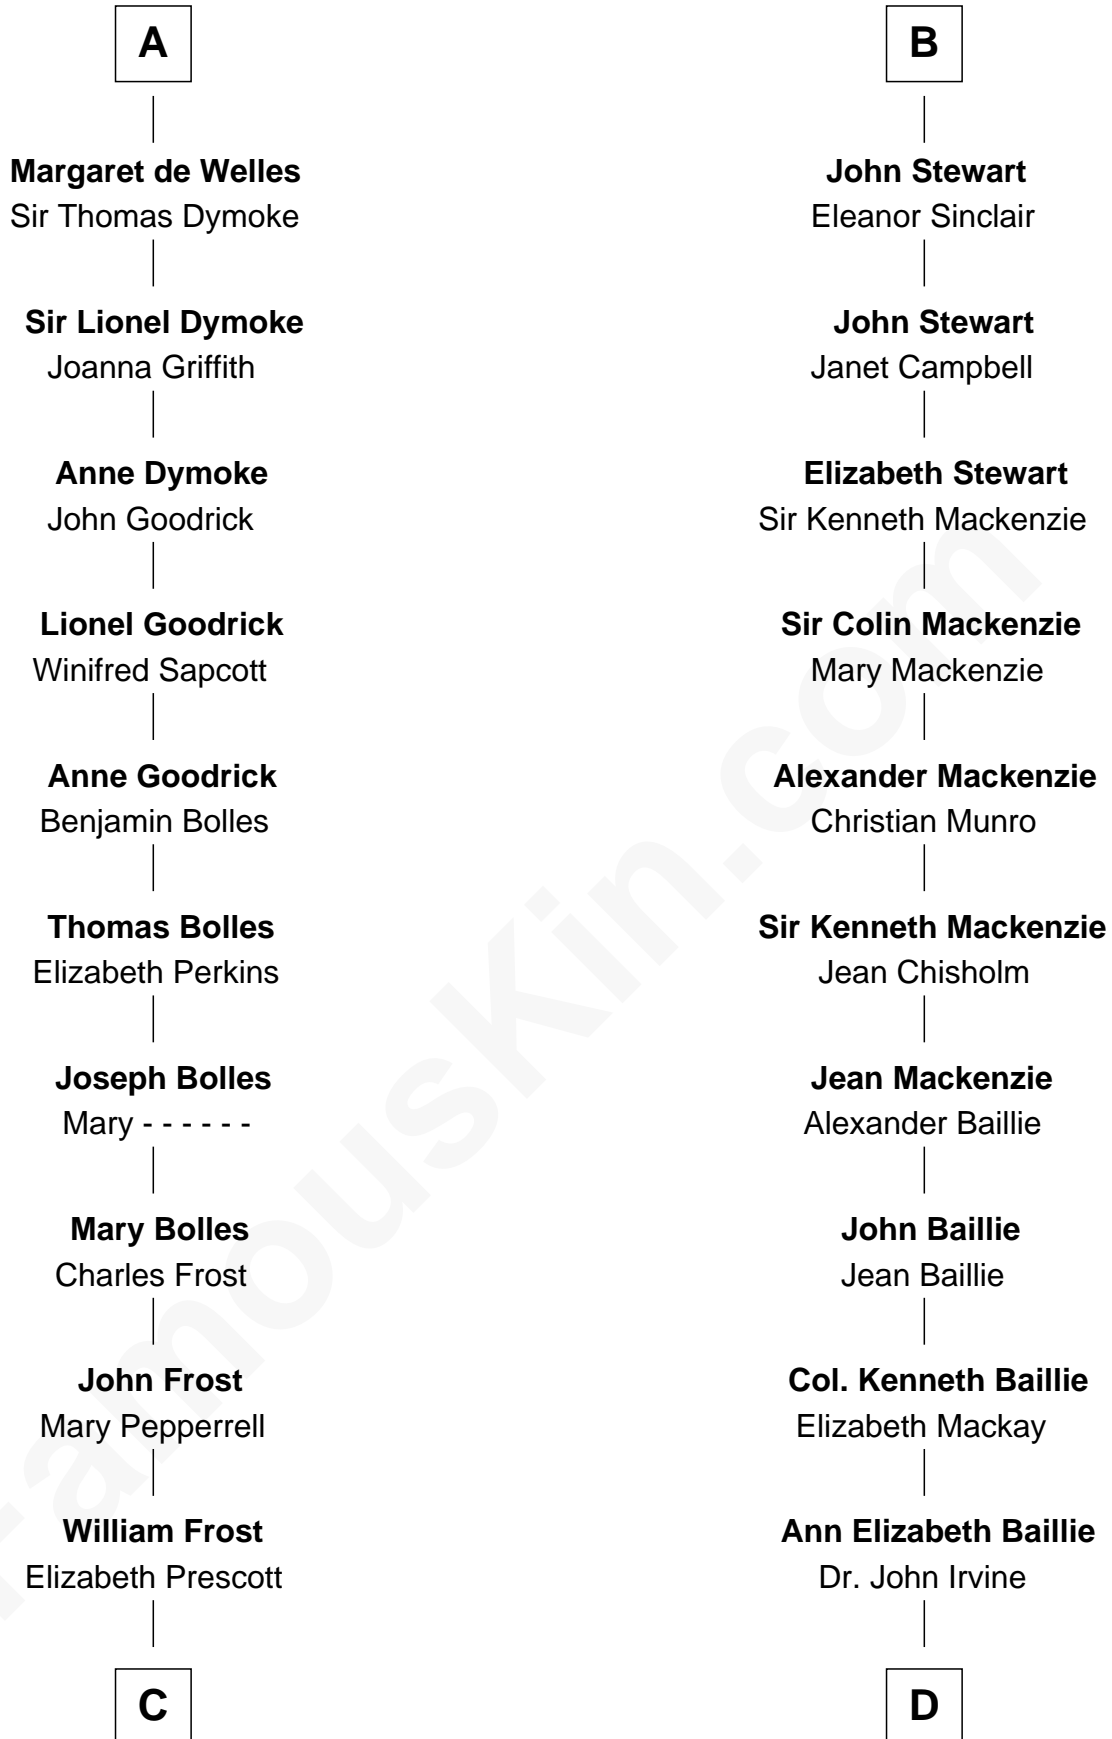

FamousKin.com Relationship Chart of

Robert Frost

Poet and Playwright

21st cousin of

Eleanor Roosevelt

First Lady of President Franklin D. Roosevelt

C

William Frost

Sarah Holt

Samuel Abbott Frost

Mary Blunt

William Prescott Frost

Judith Colcord

William Prescott Frost

Isabella Moodie

Robert Frost