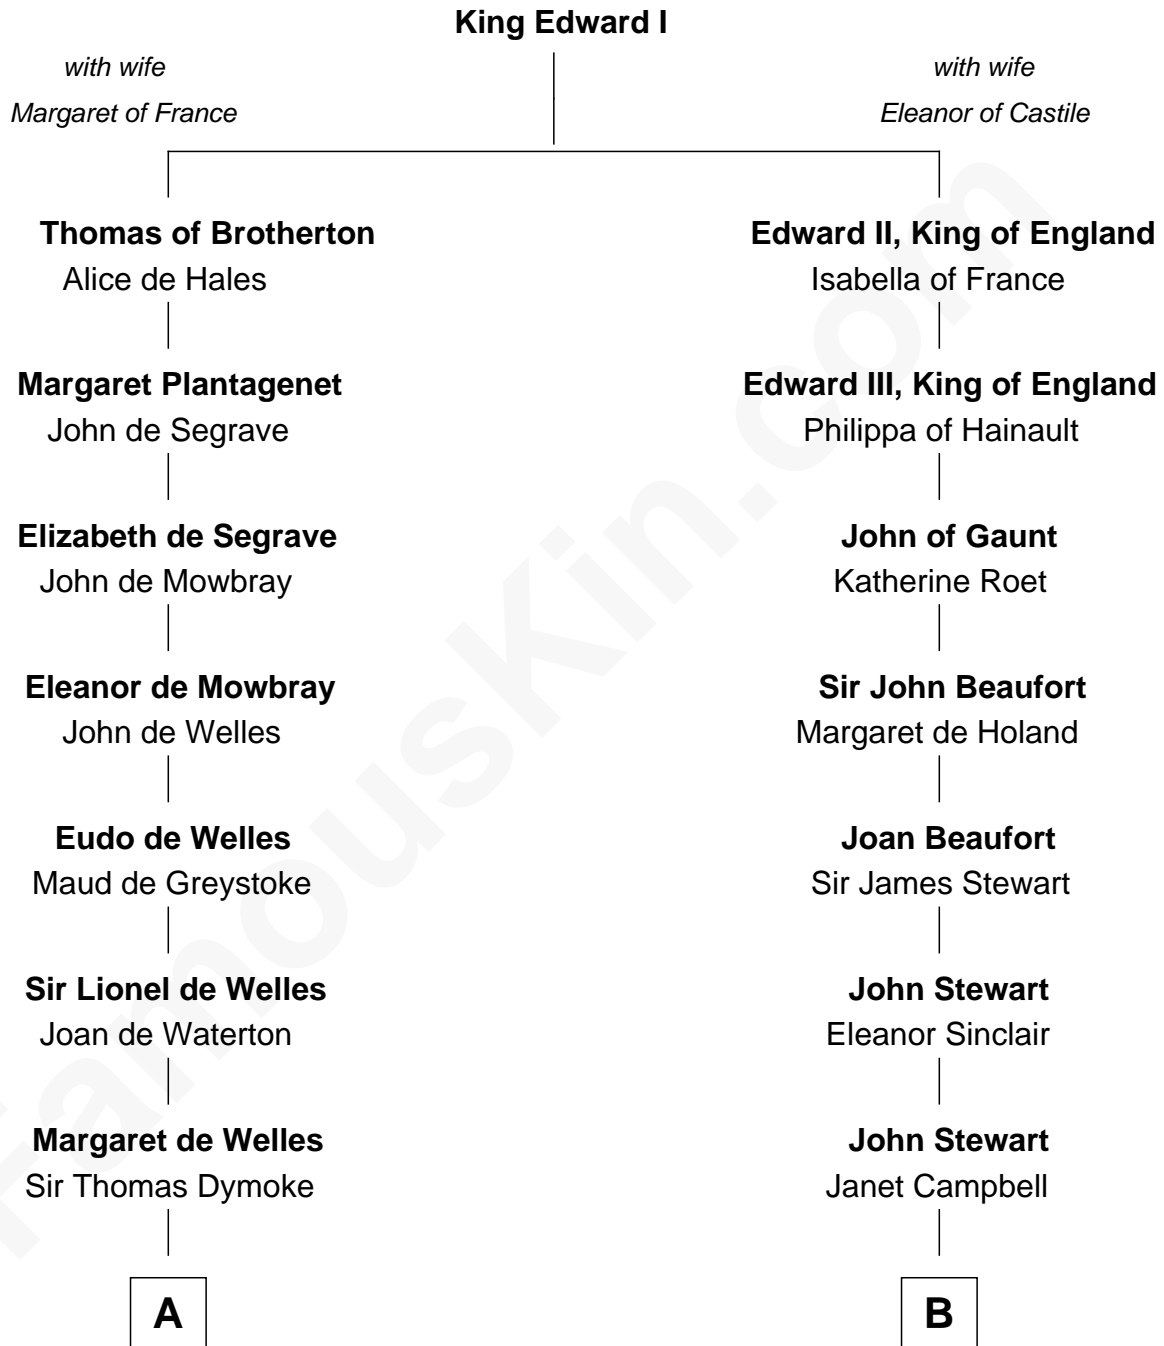

# FamousKin.com Relationship Chart of

**Robert Frost**

*Poet and Playwright*

18th cousin 2 times removed of

**Theodore Roosevelt**

*26th U.S. President*

FamousKin.com