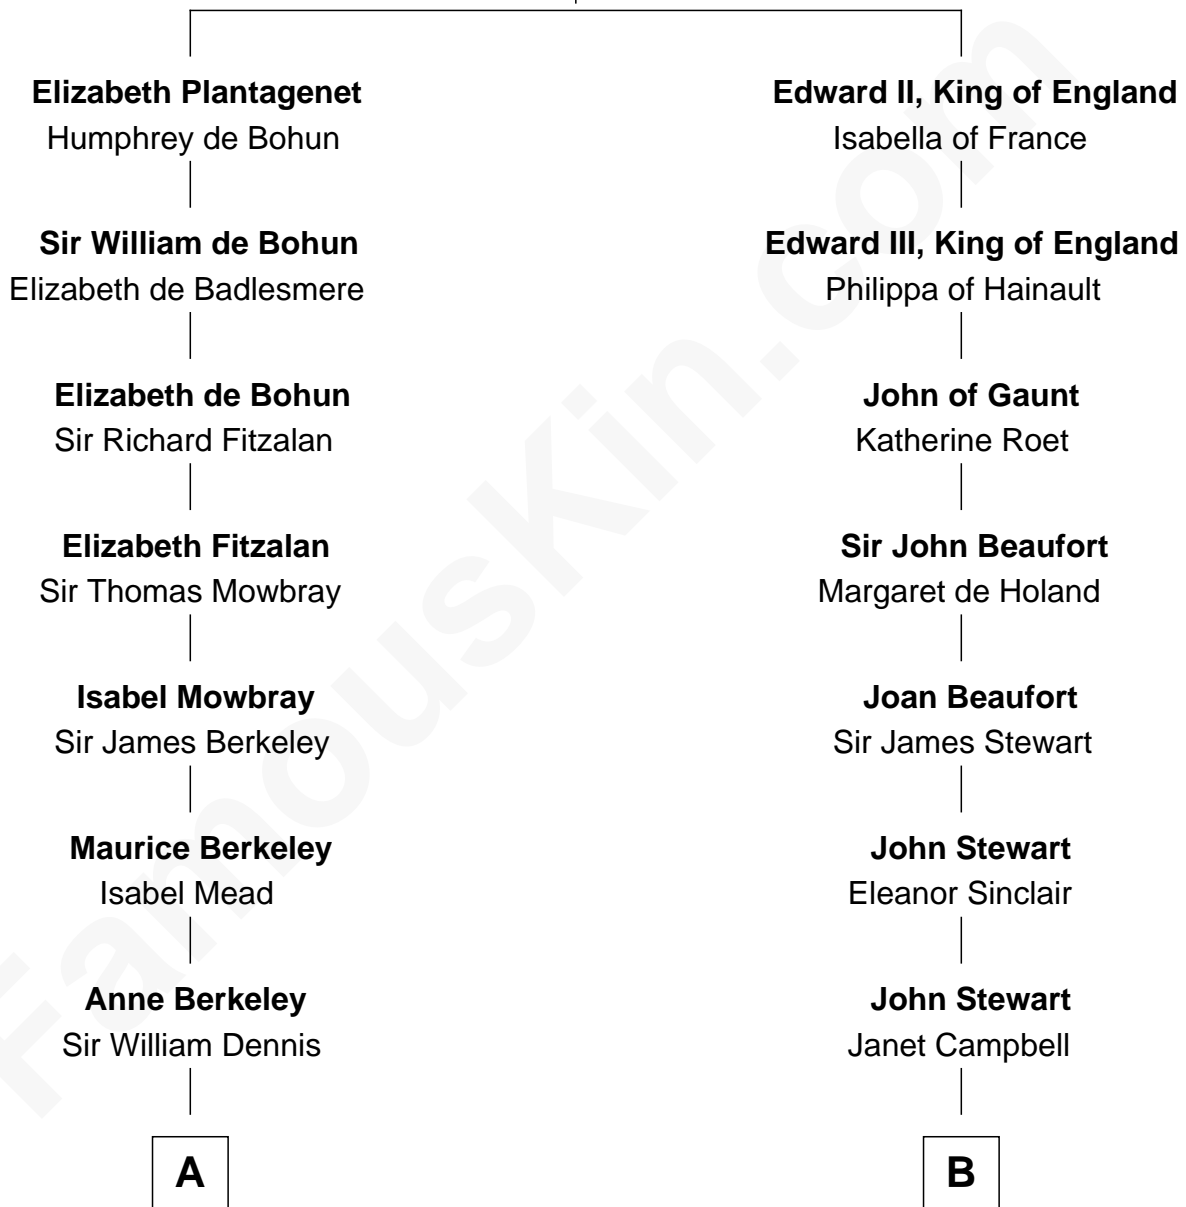

FamousKin.com Relationship Chart of

Robert Frost

Poet and Playwright

18th cousin 2 times removed of

Theodore Roosevelt

26th U.S. President

Eleanor of Castile
Edward I, King of England

C

Samuel Abbott Frost

Mary Blunt

William Prescott Frost

Judith Colcord

William Prescott Frost

Isabella Moodie

Robert Frost

Poet and Playwright

D

Martha Bulloch

Theodore Roosevelt

Theodore Roosevelt

26th U.S. President

FamousKin.com