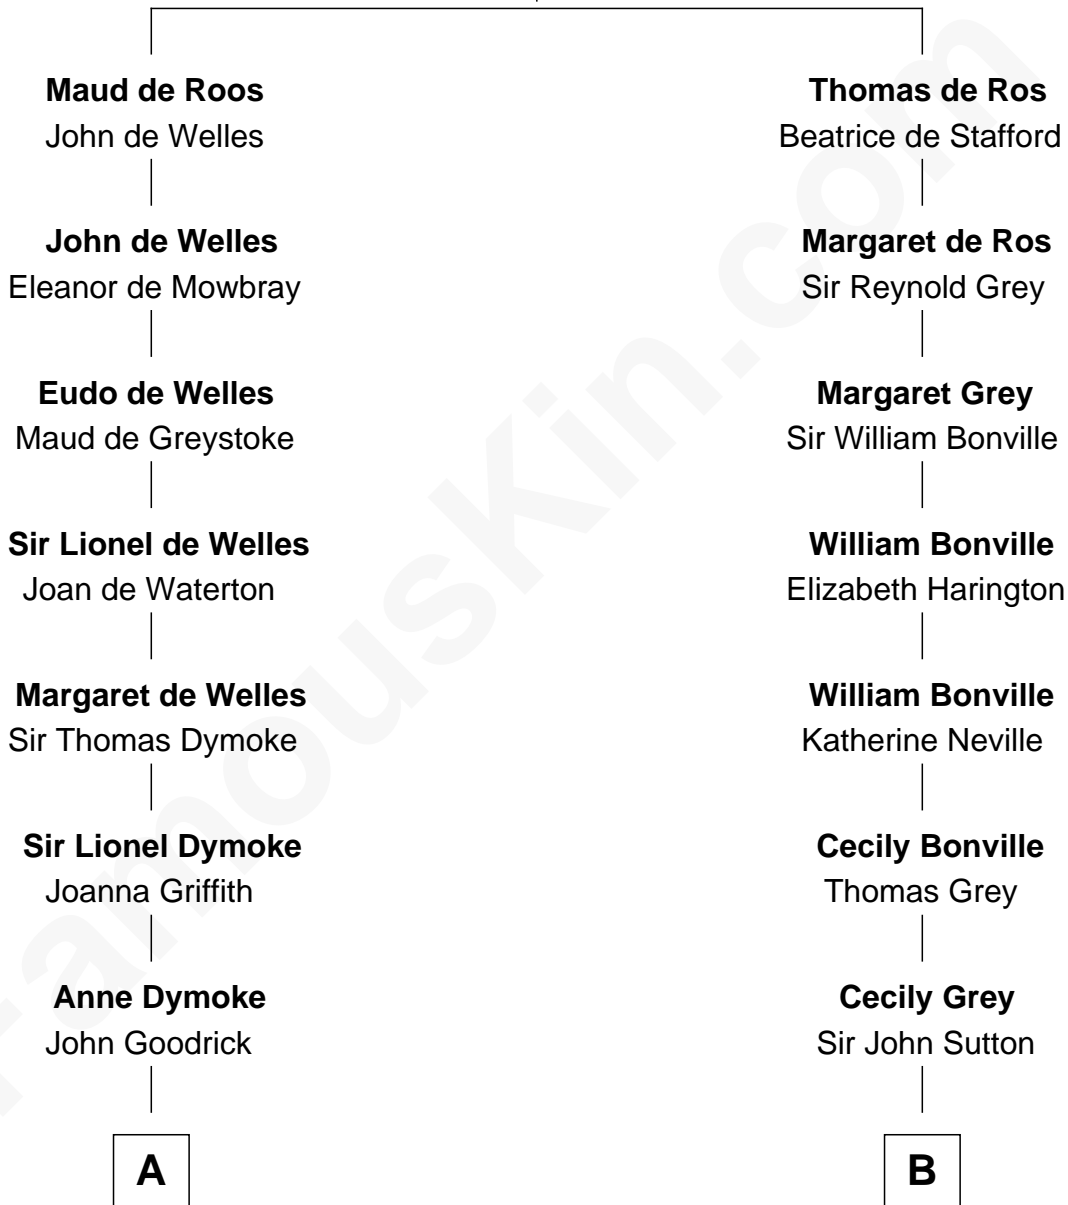

FamousKin.com Relationship Chart of

Robert Frost

Poet and Playwright

18th cousin 3 times removed of

James Taylor

Singer-Songwriter

Sir William de Ros
Margery de Badlesmere

C

Ruth Elizabeth Collins

Ella Angelique Knox

Henry Herman Woodard

Gertrude Arline Woodard

Dr. Isaac Montrose Taylor

James Taylor

Singer-Songwriter

FamousKin.com