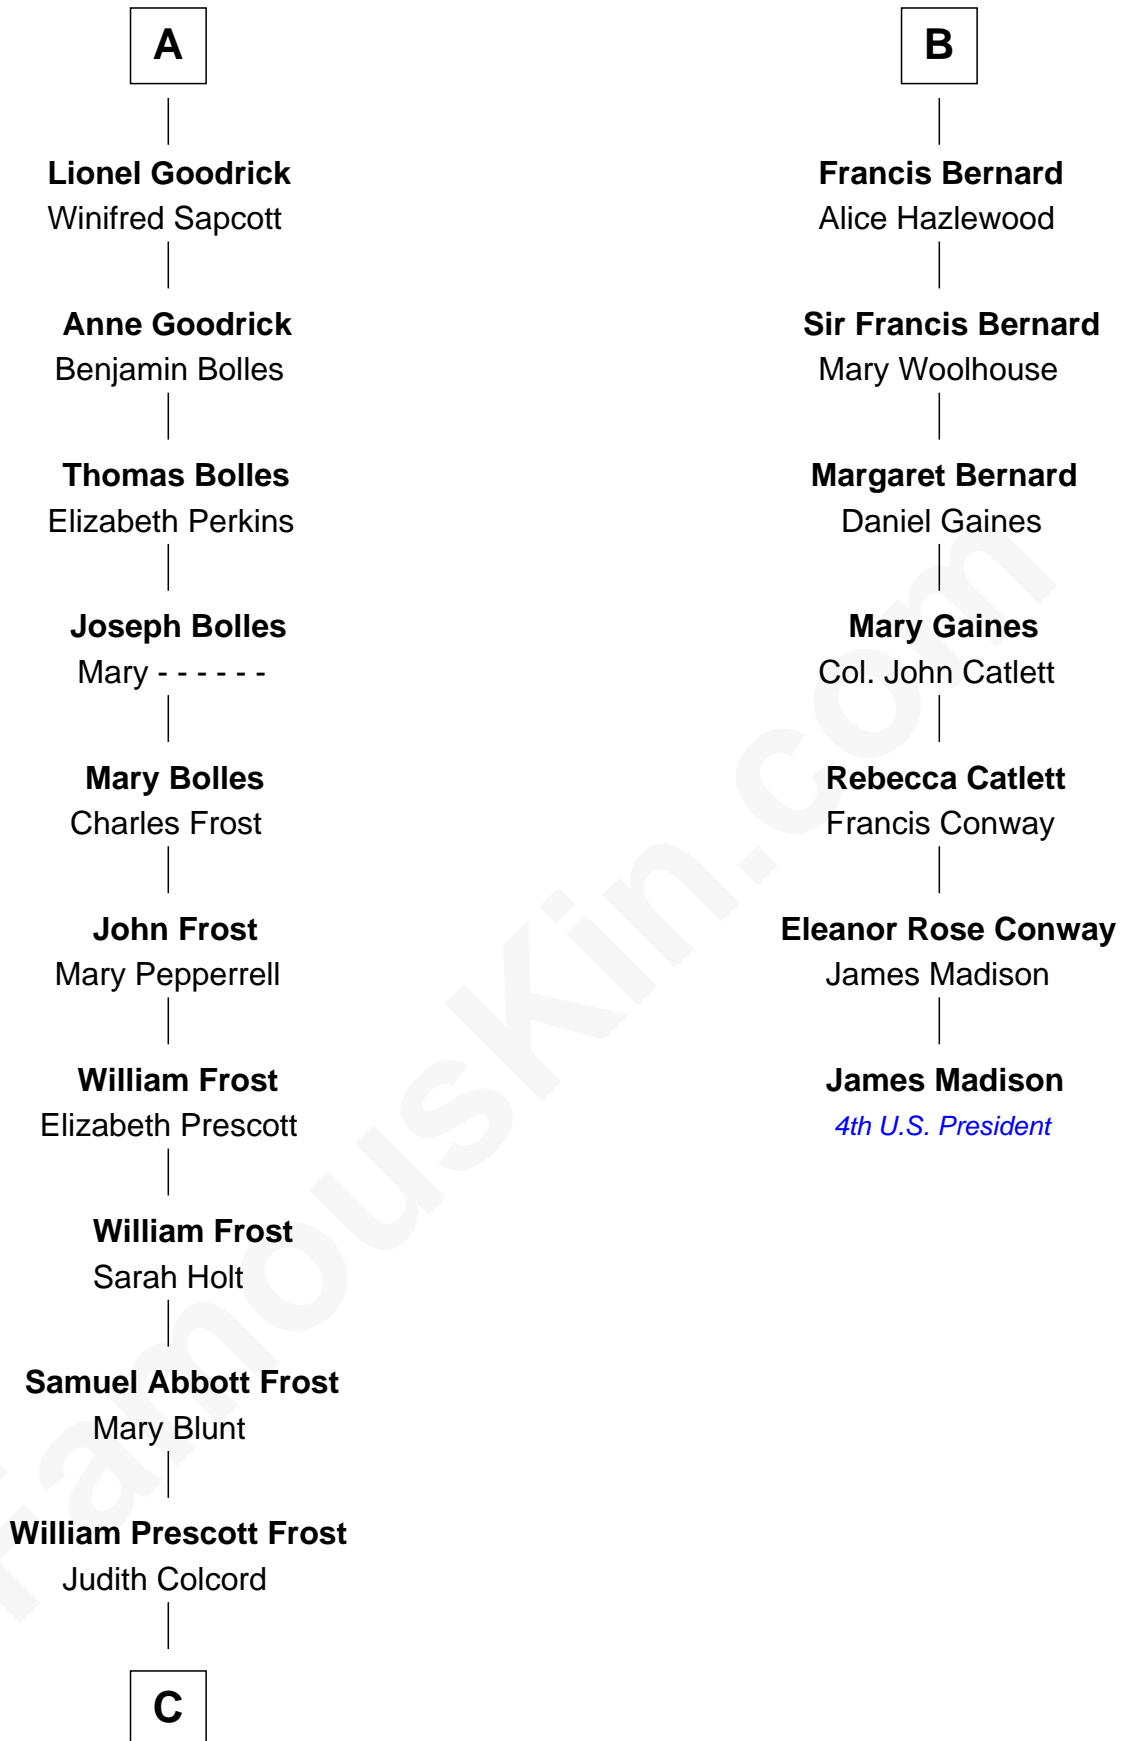

FamousKin.com Relationship Chart of

Robert Frost

Poet and Playwright

13th cousin 5 times removed of

James Madison

4th U.S. President

Sir Thomas de Beauchamp

Katherine de Mortimer