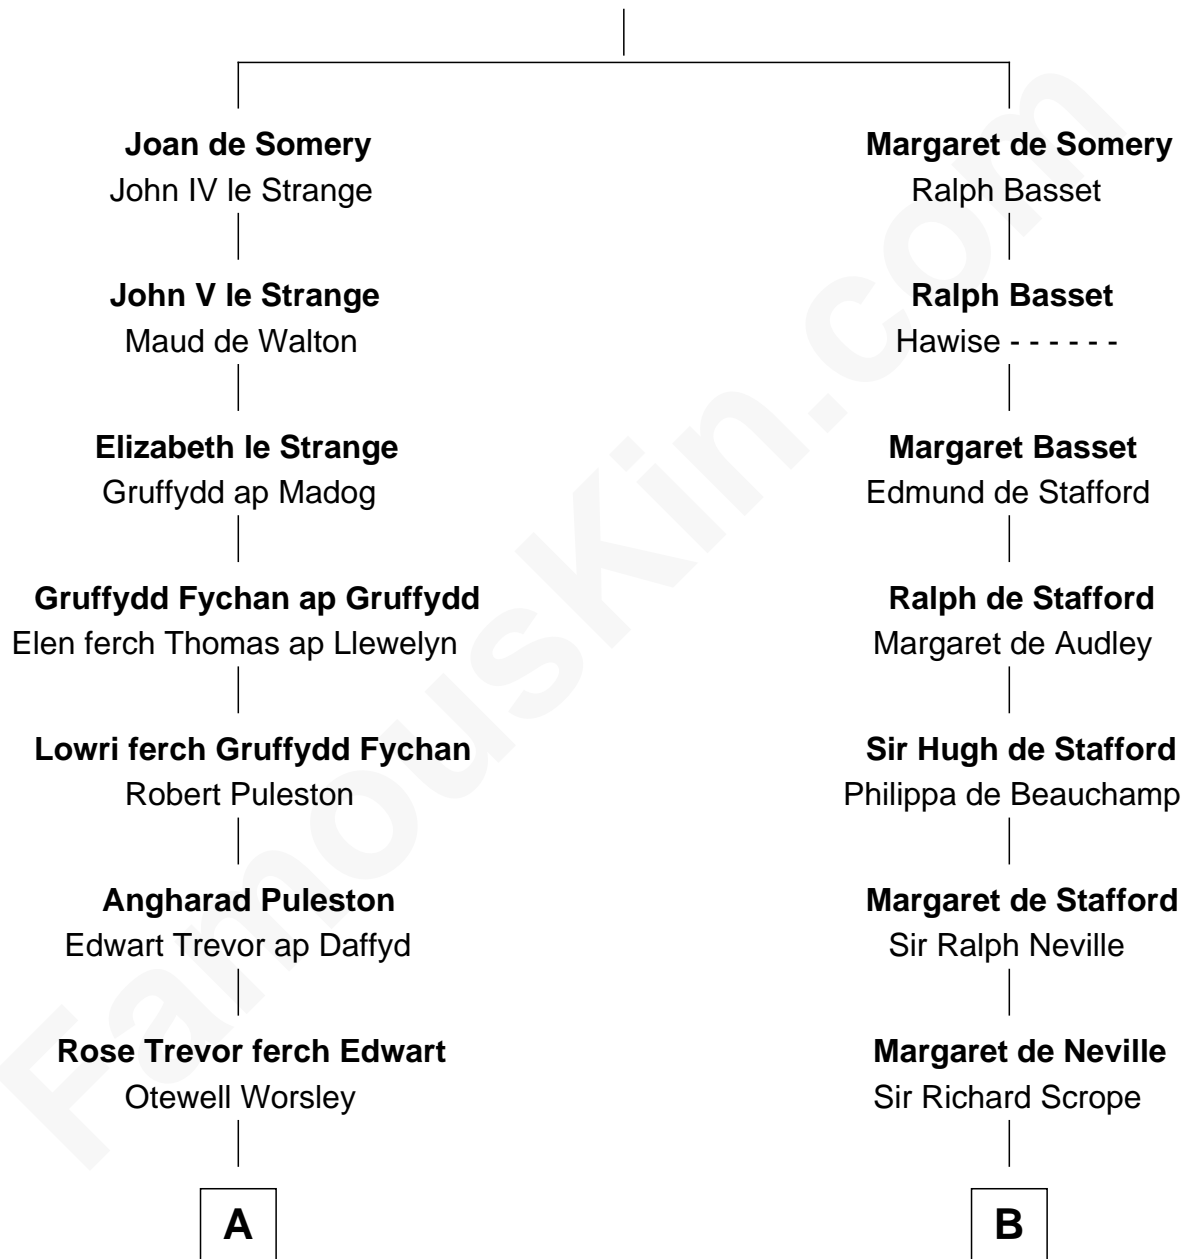

FamousKin.com Relationship Chart of

Robert Frost

Poet and Playwright

17th cousin 3 times removed of

James Madison

4th U.S. President

Sir Roger de Somery

Nichole d'Aubenev

C

—
Samuel Abbott Frost

Mary Blunt

—
William Prescott Frost

Judith Colcord

—
William Prescott Frost

Isabella Moodie

—
Robert Frost

Poet and Playwright

FamousKin.com