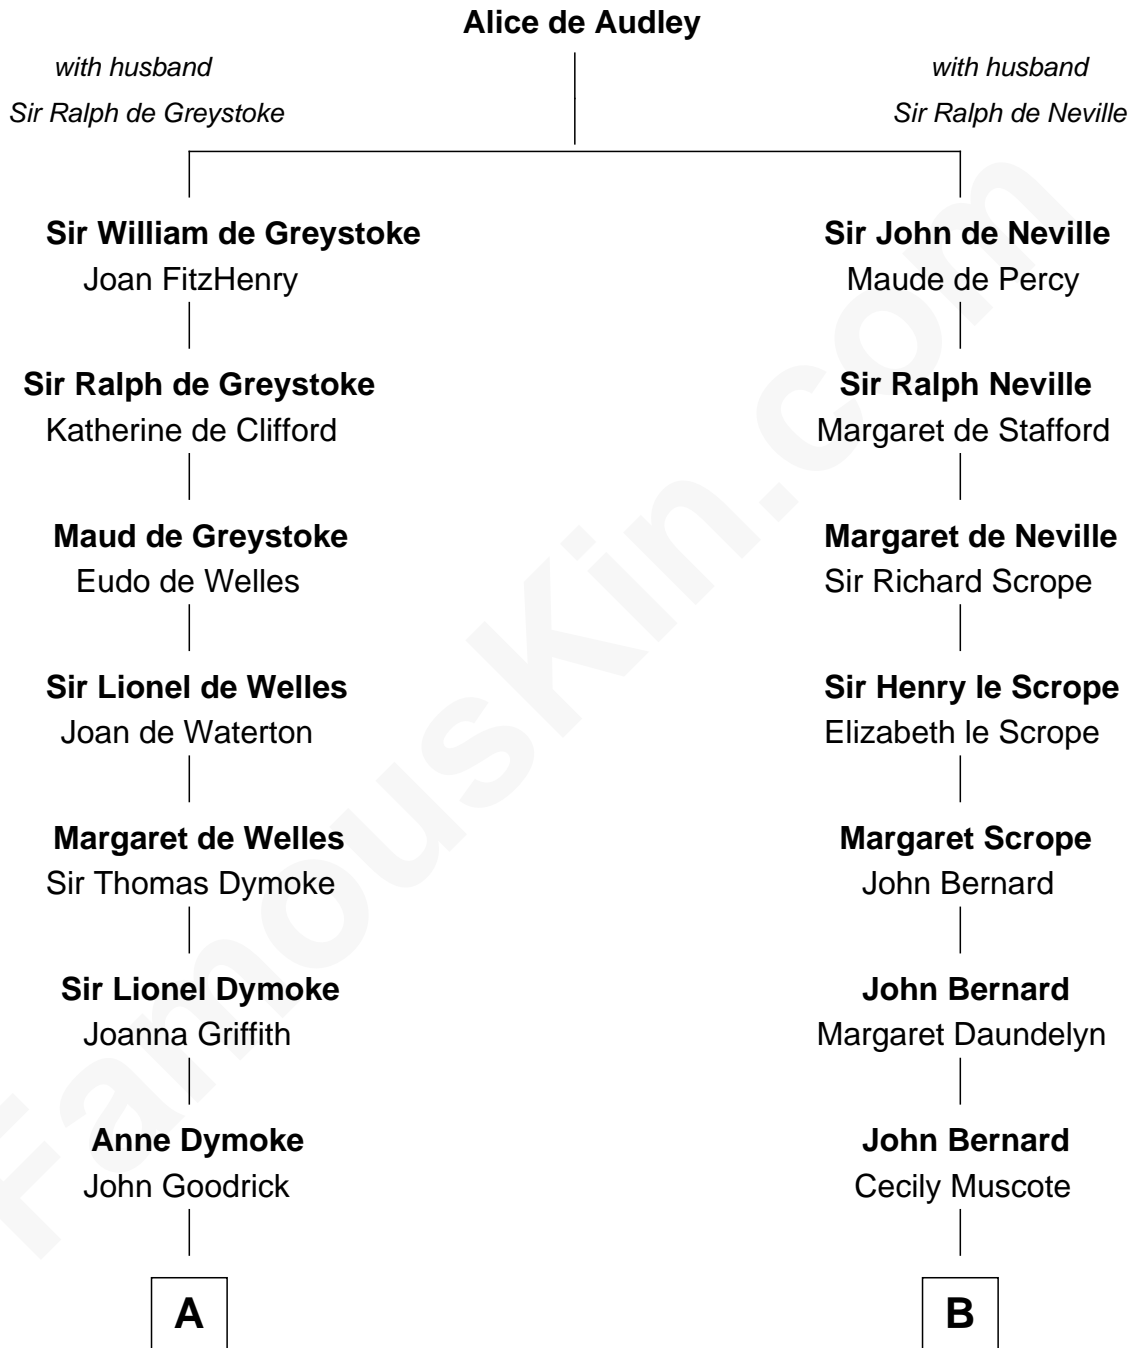

FamousKin.com Relationship Chart of

Robert Frost

Poet and Playwright

13th cousin 5 times removed of

James Madison

4th U.S. President

C

William Prescott Frost