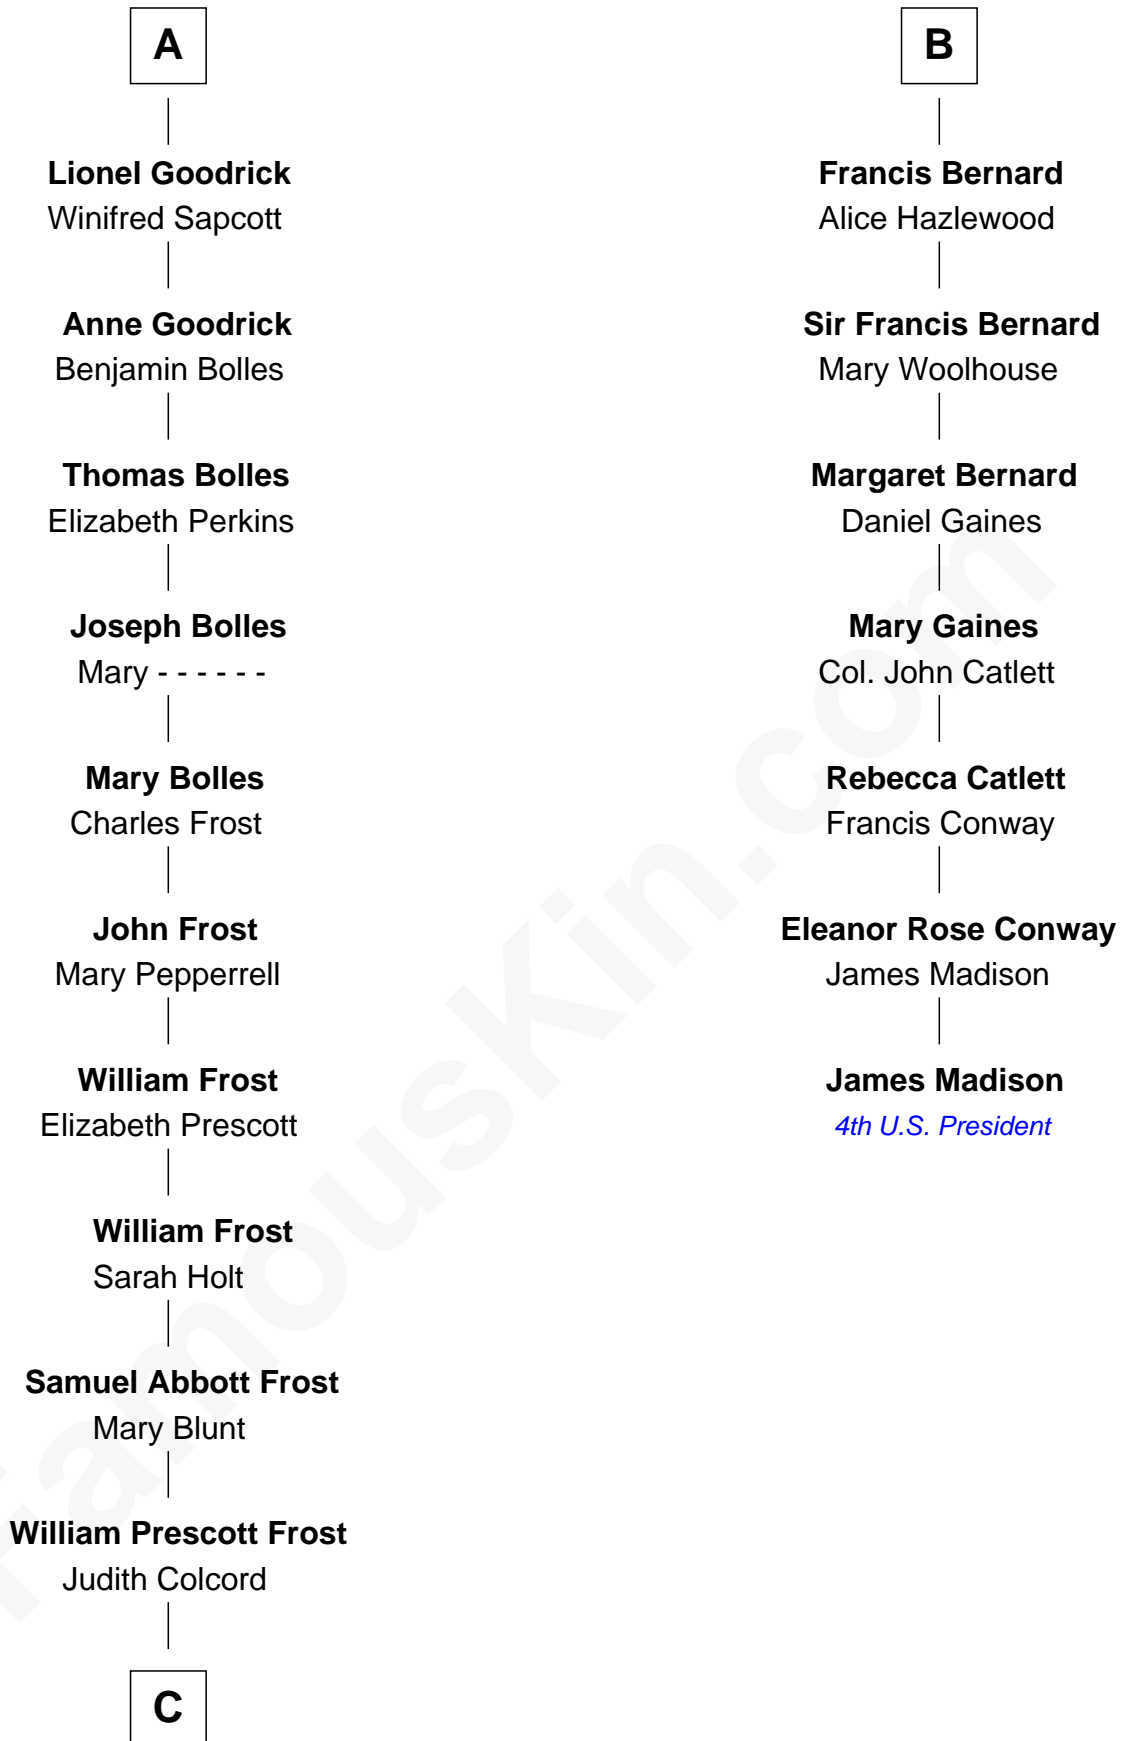

FamousKin.com Relationship Chart of

Robert Frost

Poet and Playwright

13th cousin 5 times removed of

James Madison

4th U.S. President

C

William Prescott Frost