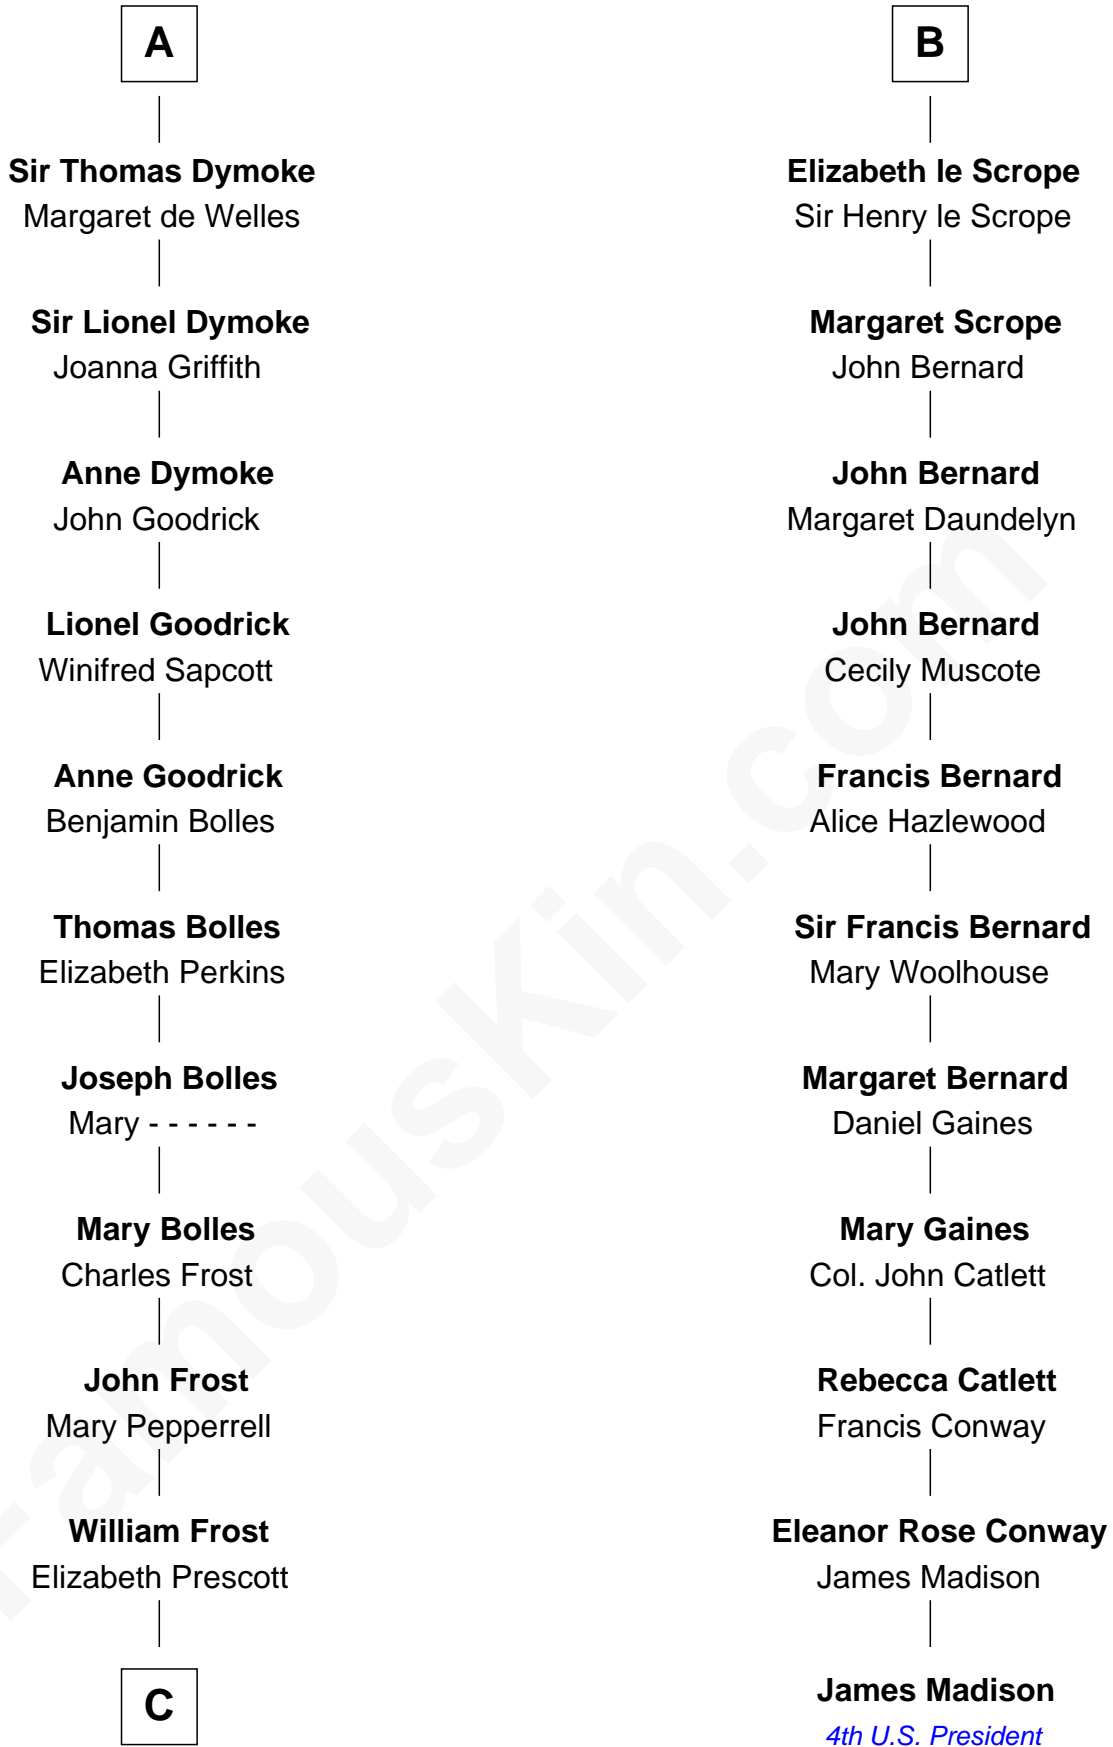

# FamousKin.com Relationship Chart of

**Robert Frost**

*Poet and Playwright*

17th cousin 4 times removed of

**James Madison**

*4th U.S. President*

**Robert de Ros**  
Isabel of Scotland

**C**

William Frost

Sarah Holt

Samuel Abbott Frost

Mary Blunt

William Prescott Frost

Judith Colcord

William Prescott Frost

Isabella Moodie