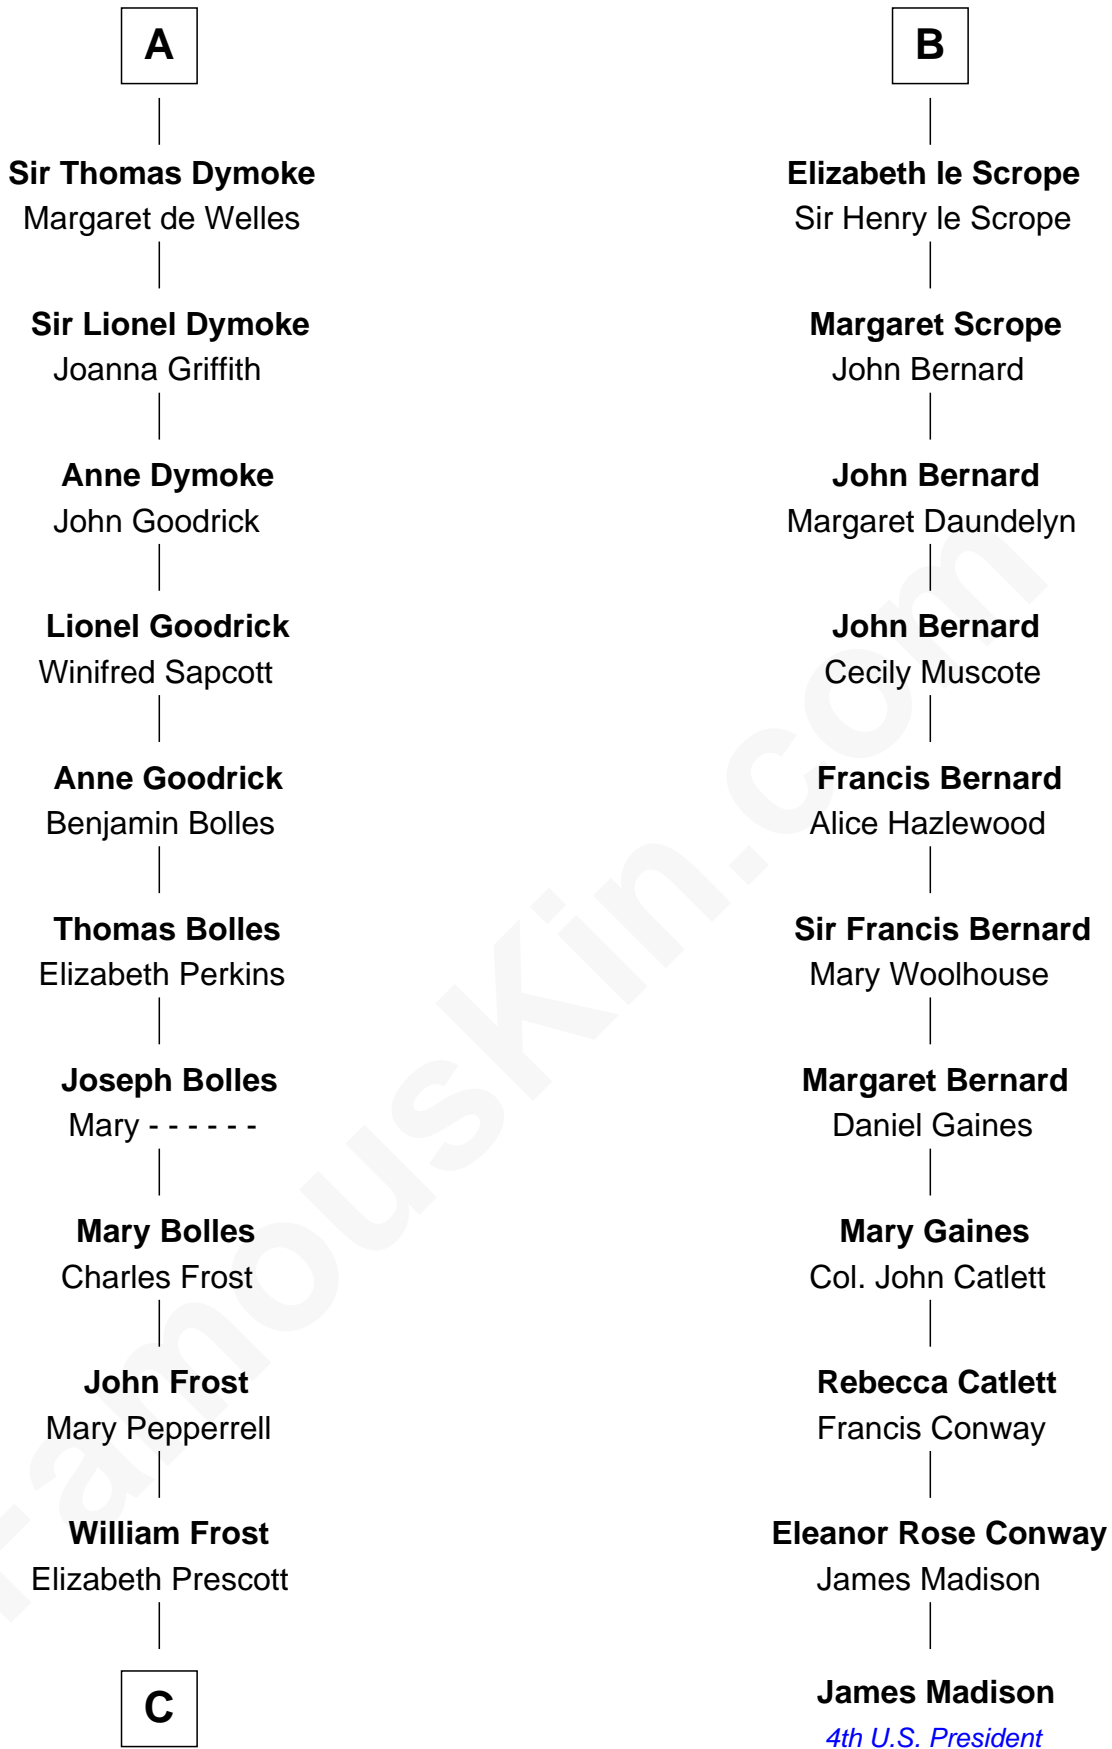

FamousKin.com Relationship Chart of

Robert Frost

Poet and Playwright

17th cousin 4 times removed of

James Madison

4th U.S. President

Reginald FitzPiers

C

William Frost

Sarah Holt

Samuel Abbott Frost

Mary Blunt

William Prescott Frost

Judith Colcord

William Prescott Frost

Isabella Moodie