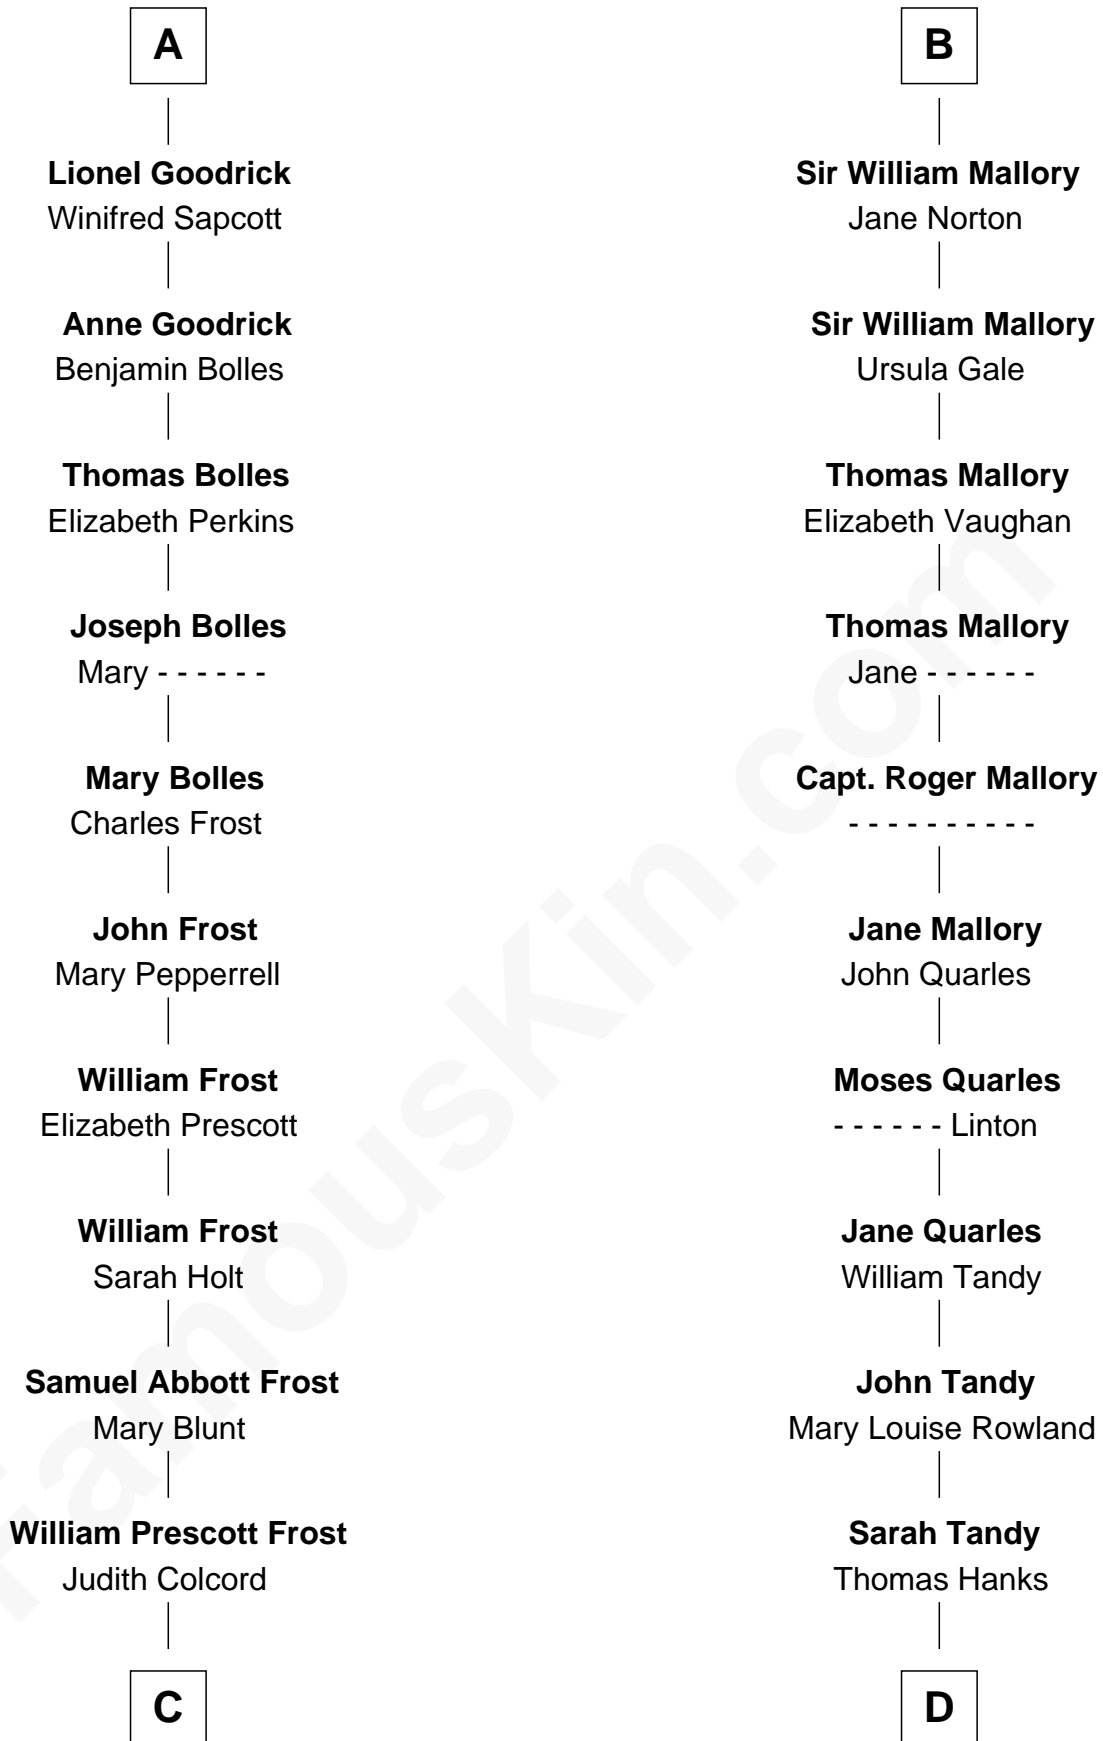

FamousKin.com Relationship Chart of

Robert Frost

Poet and Playwright

18th cousin 3 times removed of

Tom Hanks

Movie Actor

Sir Geoffrey le Scrope

Ivetta de Ros