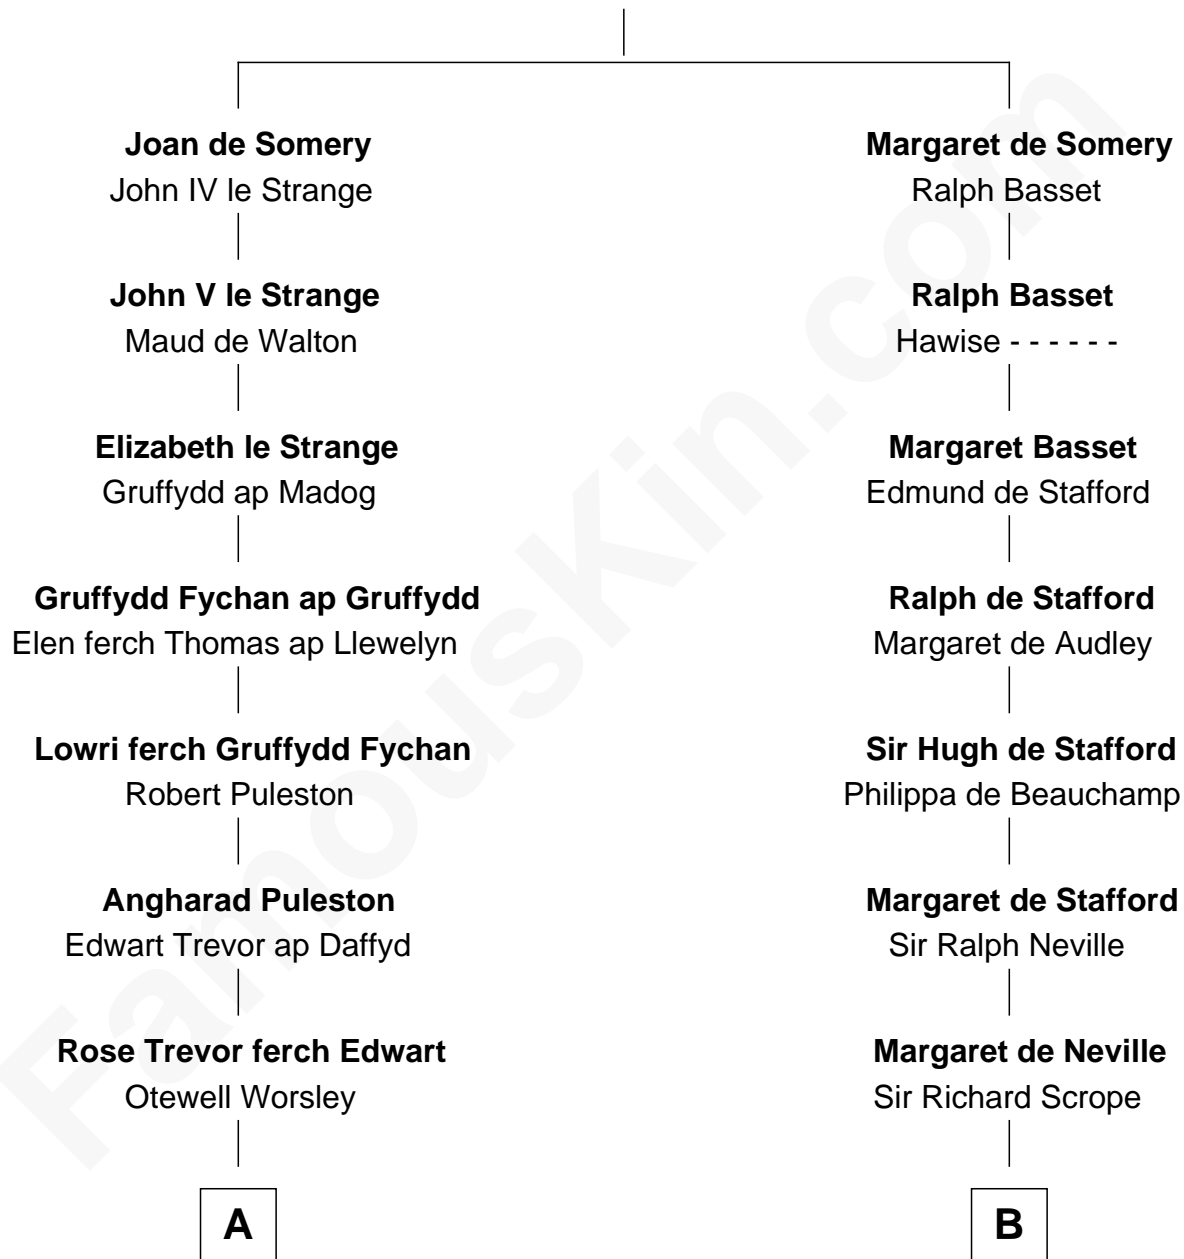

FamousKin.com Relationship Chart of

Robert Frost

Poet and Playwright

20th cousin of

Helen Keller

Author and Activist

Sir Roger de Somery

Nichole d'Aubenev

C

Samuel Abbott Frost

Mary Blunt

William Prescott Frost

Judith Colcord

William Prescott Frost

Isabella Moodie

Robert Frost

Poet and Playwright

D

Col. Alexander Spotswood Moore

Elizabeth Aylett

Mary Fairfax Moore

David Keller

Arthur Henley Keller

Kate Adams