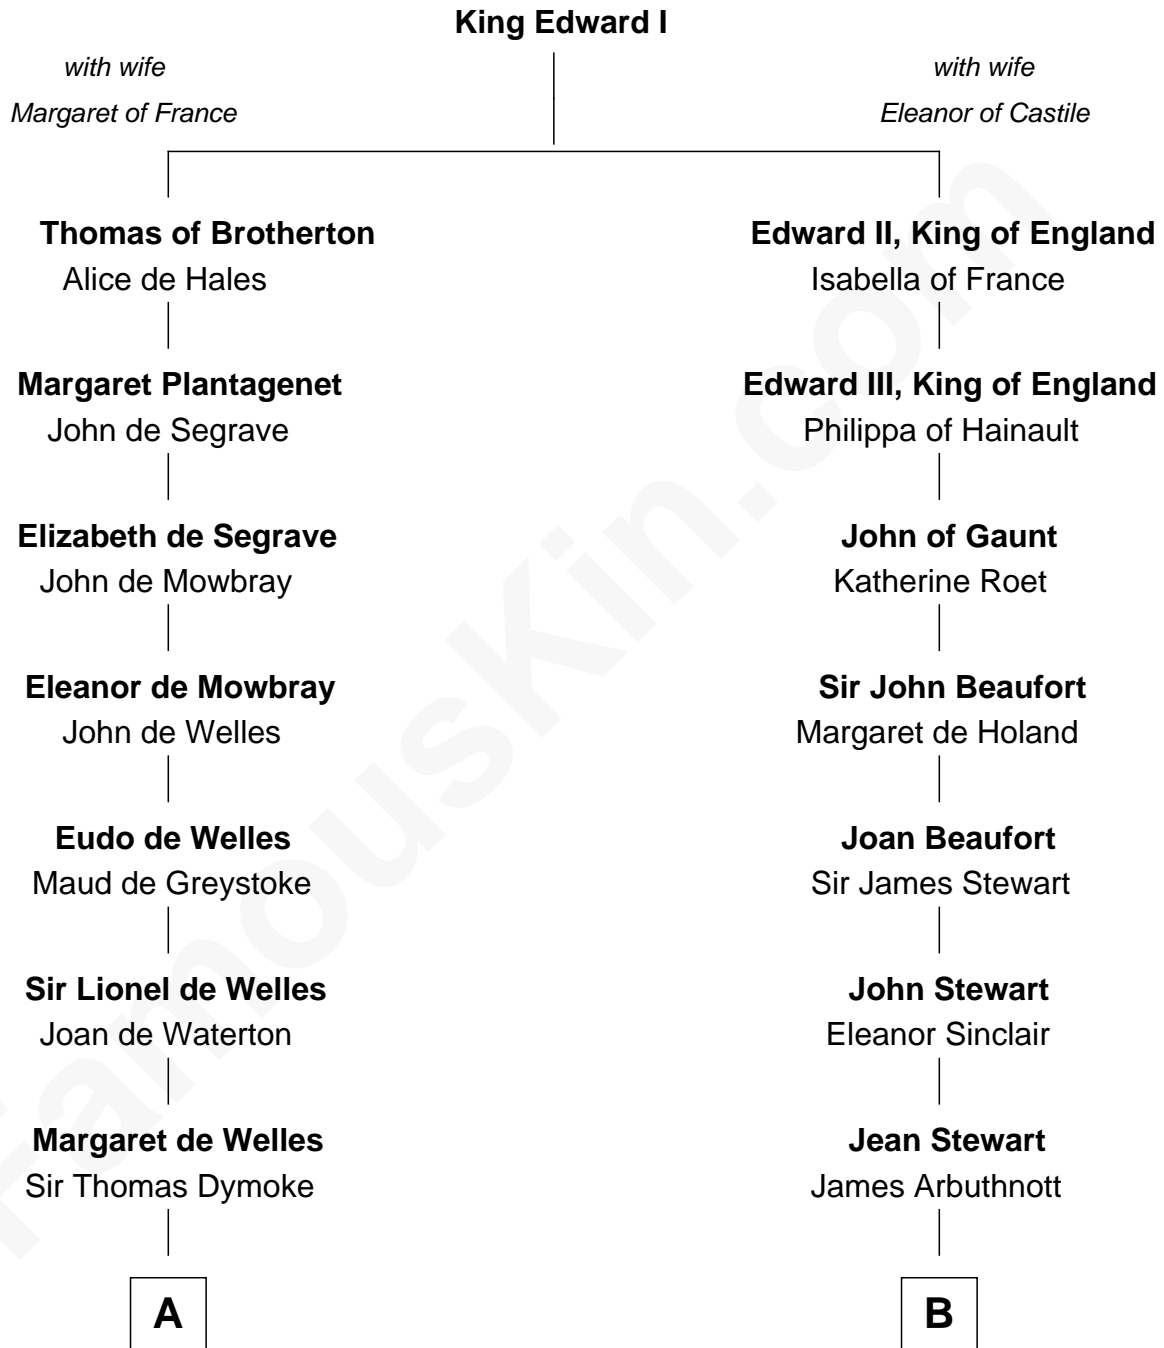

# FamousKin.com Relationship Chart of

**Robert Frost**

*Poet and Playwright*

17th cousin 3 times removed of

**Helen Keller**

*Author and Activist*

**C**

—  
**Samuel Abbott Frost**

Mary Blunt

—  
**William Prescott Frost**

Judith Colcord

—  
**William Prescott Frost**

Isabella Moodie

—  
**Robert Frost**

*Poet and Playwright*

FamousKin.com