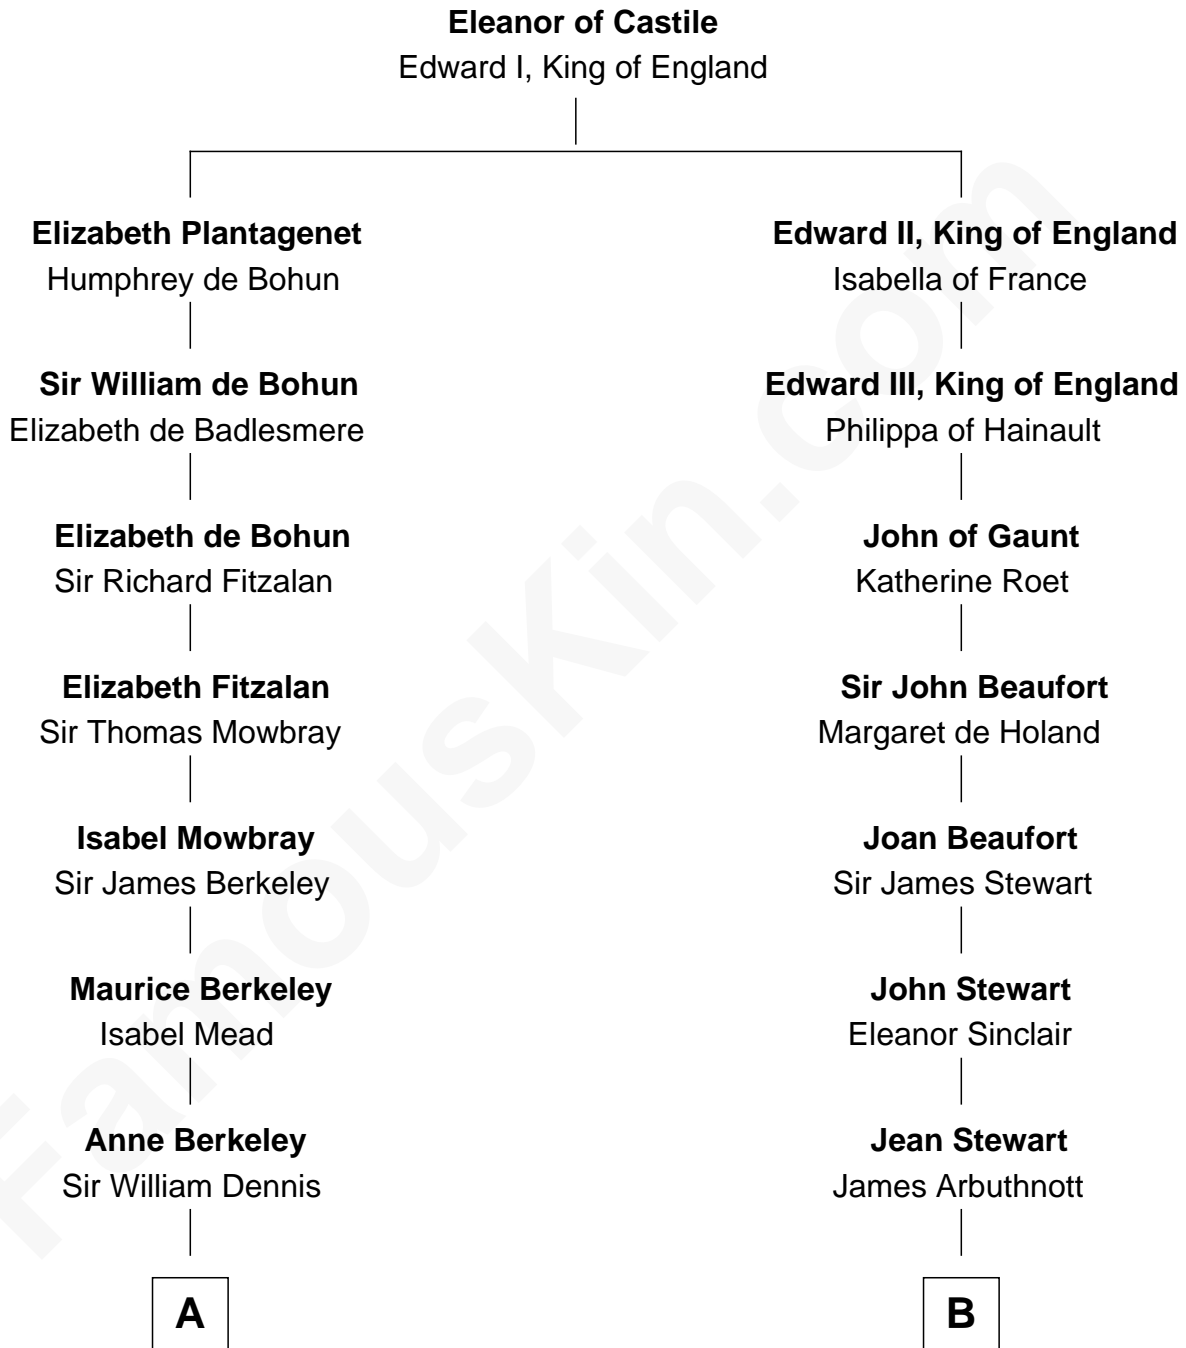

## Relationship Chart of

**Robert Frost**

*Poet and Playwright*

17th cousin 3 times removed of

**Helen Keller**

*Author and Activist*

**C**

—  
**Samuel Abbott Frost**