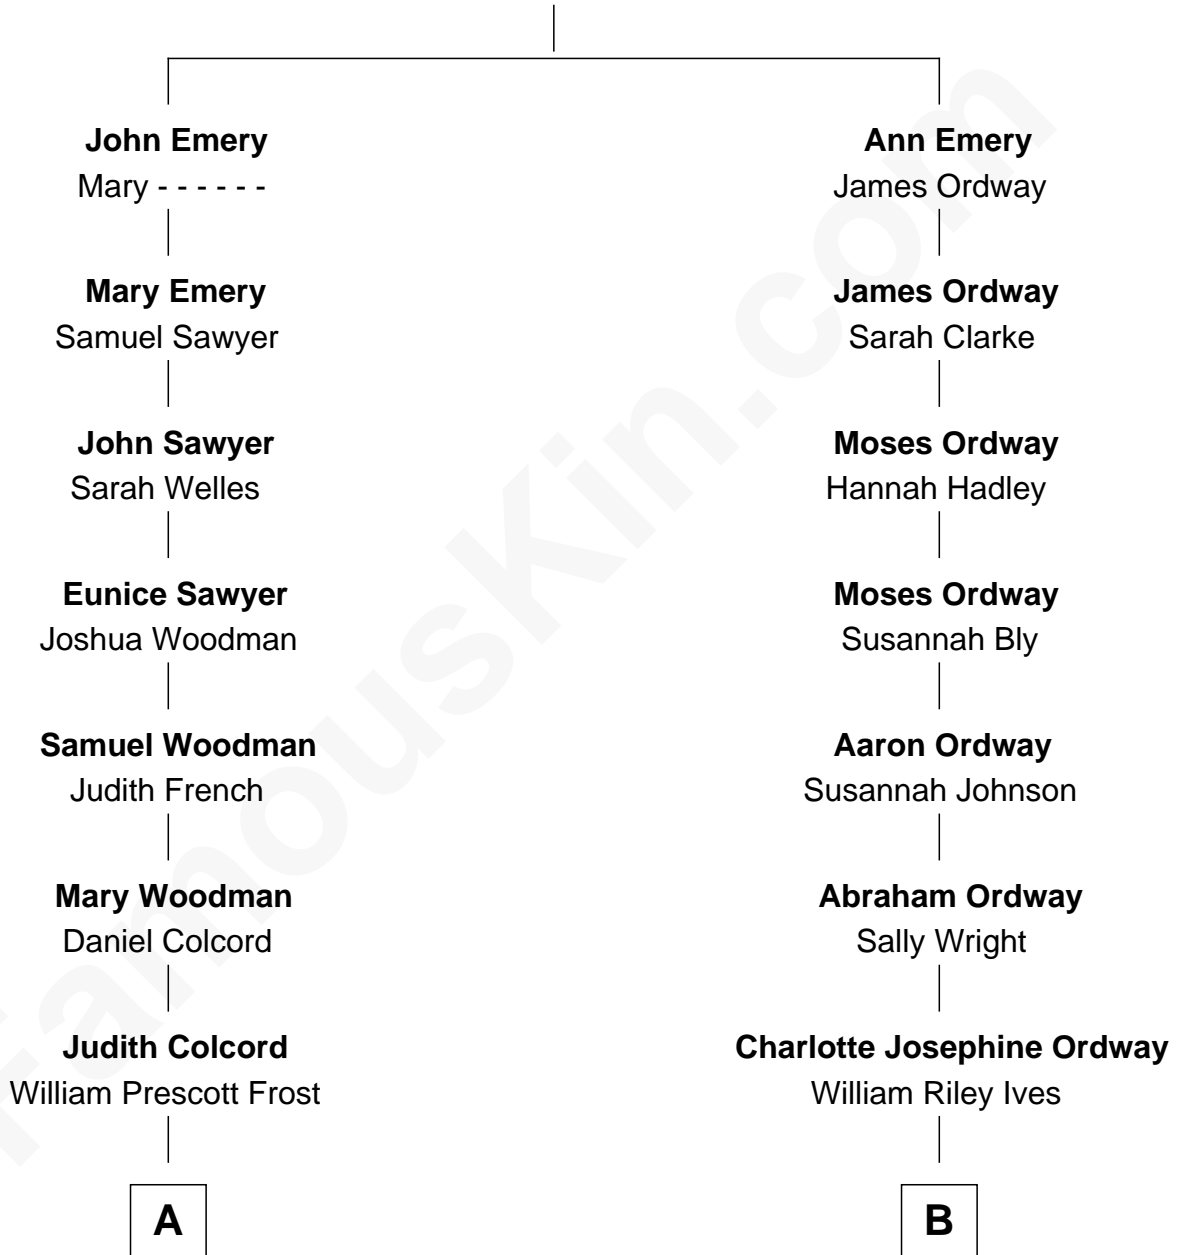

FamousKin.com Relationship Chart of

Robert Frost

Poet and Playwright

8th cousin of

Burl Ives

Singer and Actor

John Emery
Alice Grantham

A

William Prescott Frost

Isabella Moodie

Robert Frost

Poet and Playwright

B

Levi Franklin Ives

Cordellia White

Burl Ives