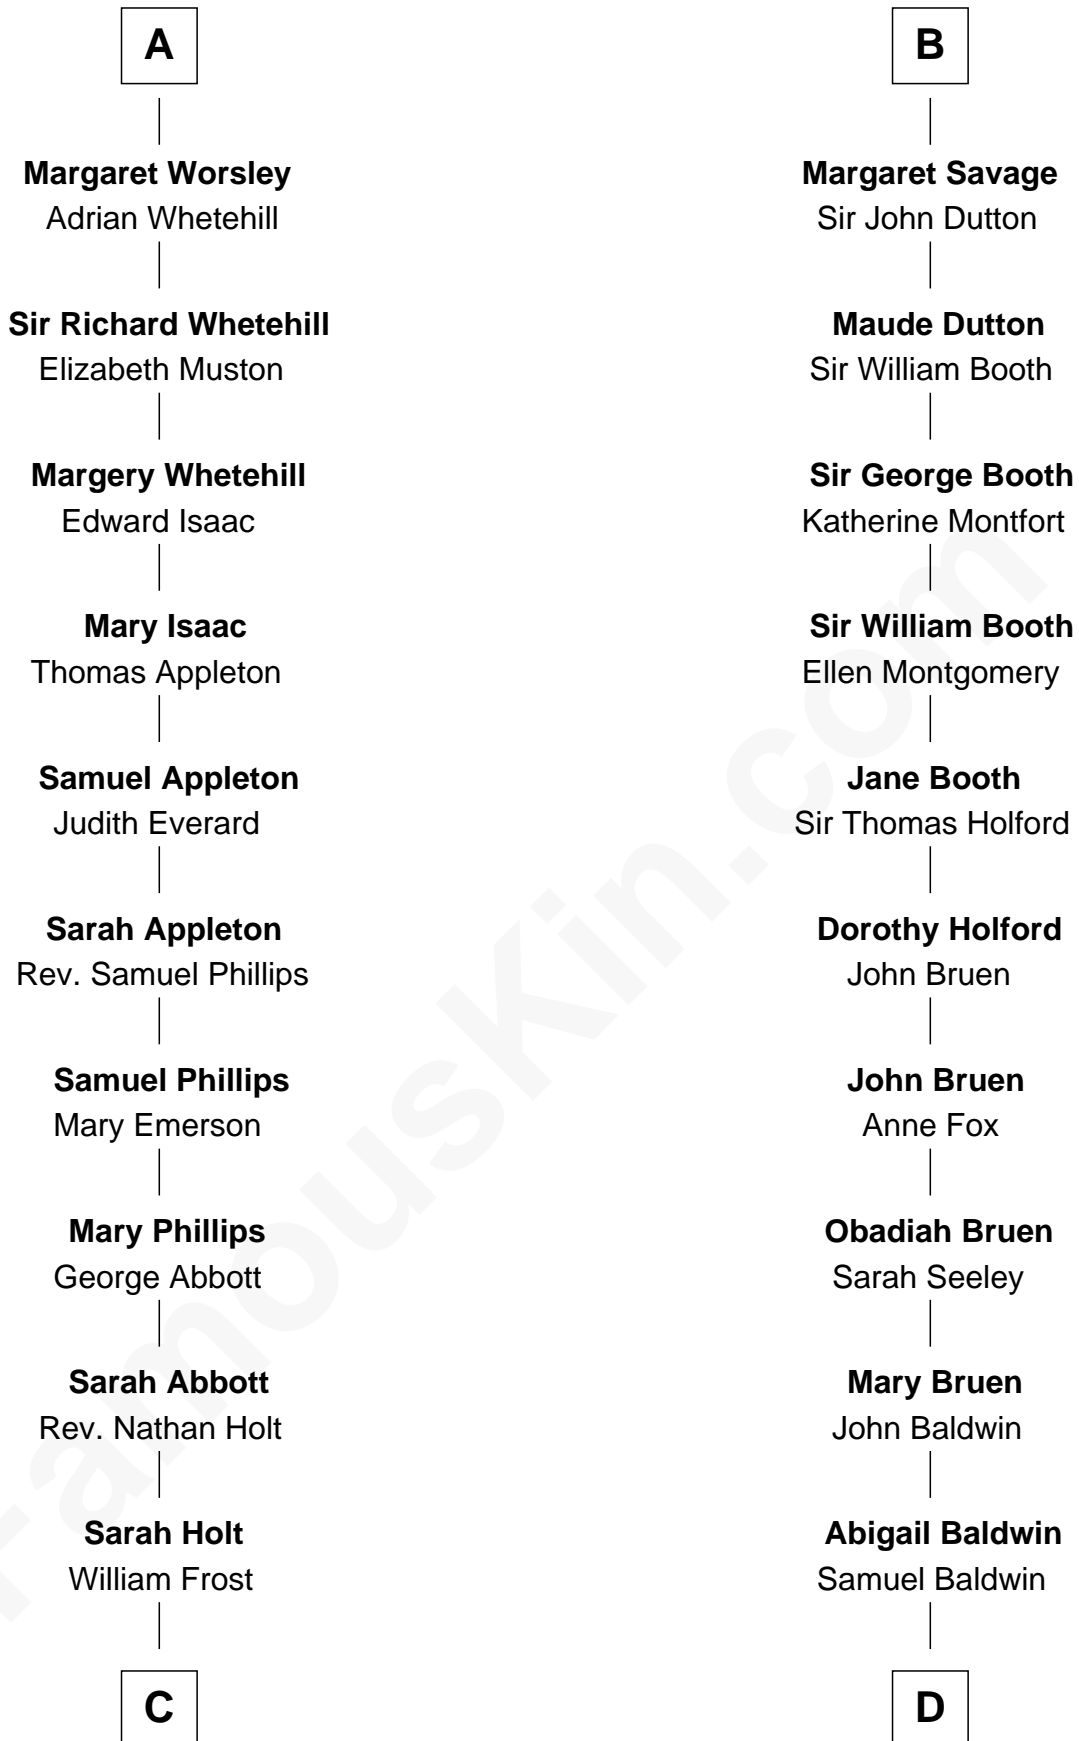

FamousKin.com Relationship Chart of

Robert Frost

Poet and Playwright

19th cousin 1 time removed of

Abraham Baldwin

Signer of the U.S. Constitution

Sir Roger de Somery

Nichole d'Aubenev

C

Samuel Abbott Frost

Mary Blunt

William Prescott Frost

Judith Colcord

William Prescott Frost

Isabella Moodie

Robert Frost

Poet and Playwright

D

Timothy Baldwin

Bathsheba Stone

Michael Baldwin

Lucy Dudley

Abraham Baldwin

Signer of the U.S. Constitution