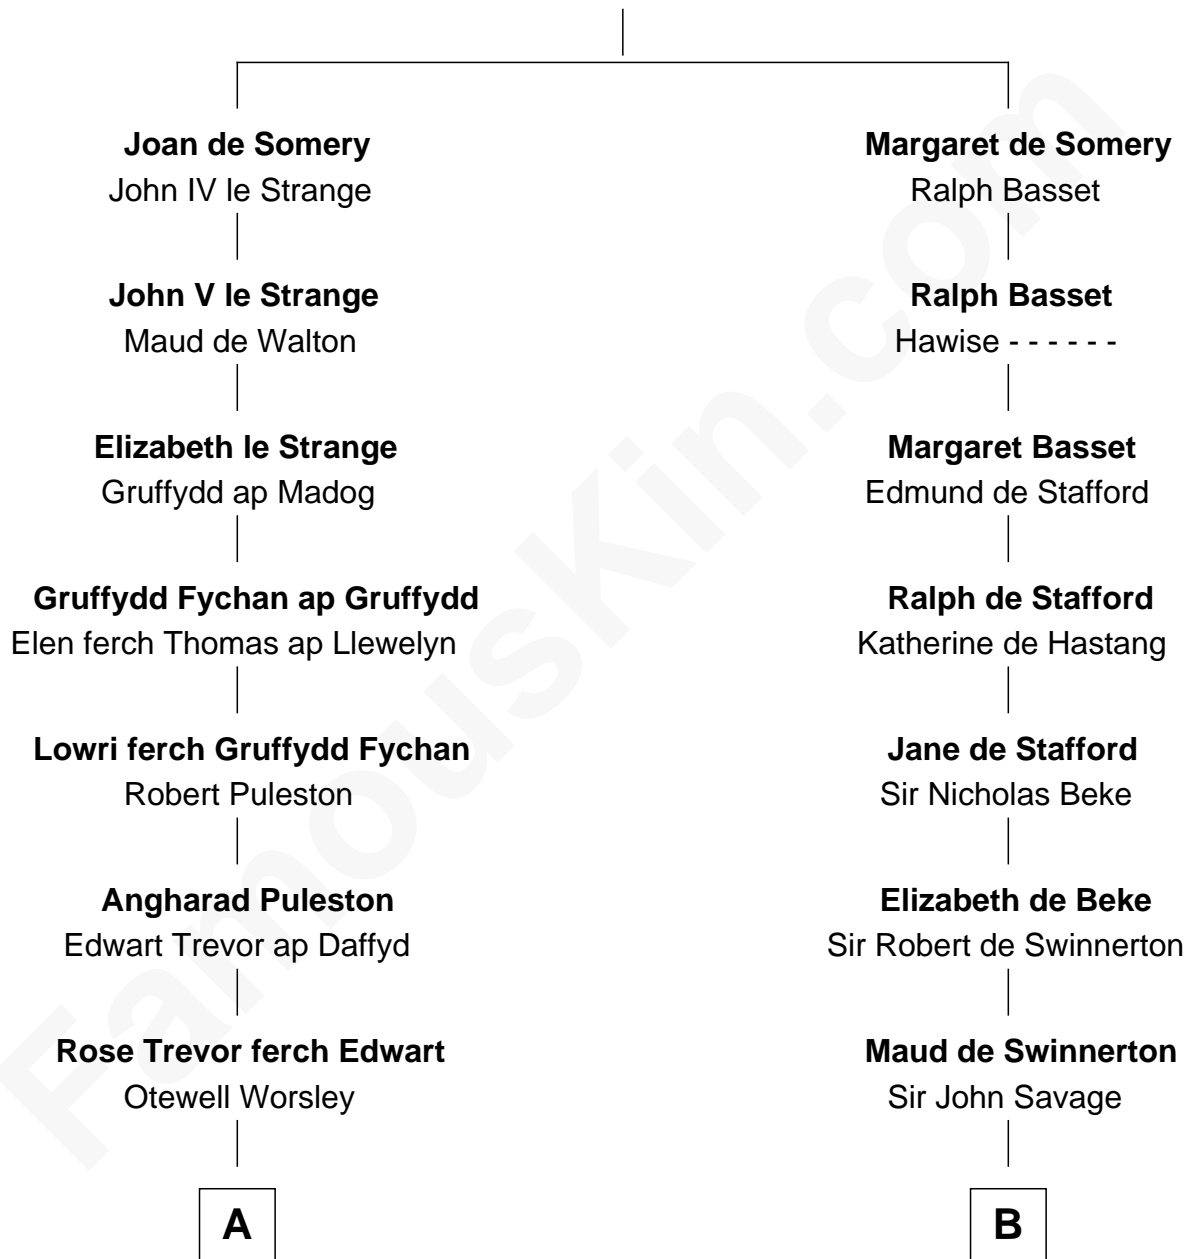

FamousKin.com Relationship Chart of

Robert Frost

Poet and Playwright

19th cousin 1 time removed of

Abraham Baldwin

Signer of the U.S. Constitution

Sir Roger de Somery

Nichole d'Aubenev

C

Samuel Abbott Frost

Mary Blunt

William Prescott Frost

Judith Colcord

William Prescott Frost

Isabella Moodie

Robert Frost

Poet and Playwright

D

Timothy Baldwin

Bathsheba Stone

Michael Baldwin

Lucy Dudley

Abraham Baldwin

Signer of the U.S. Constitution