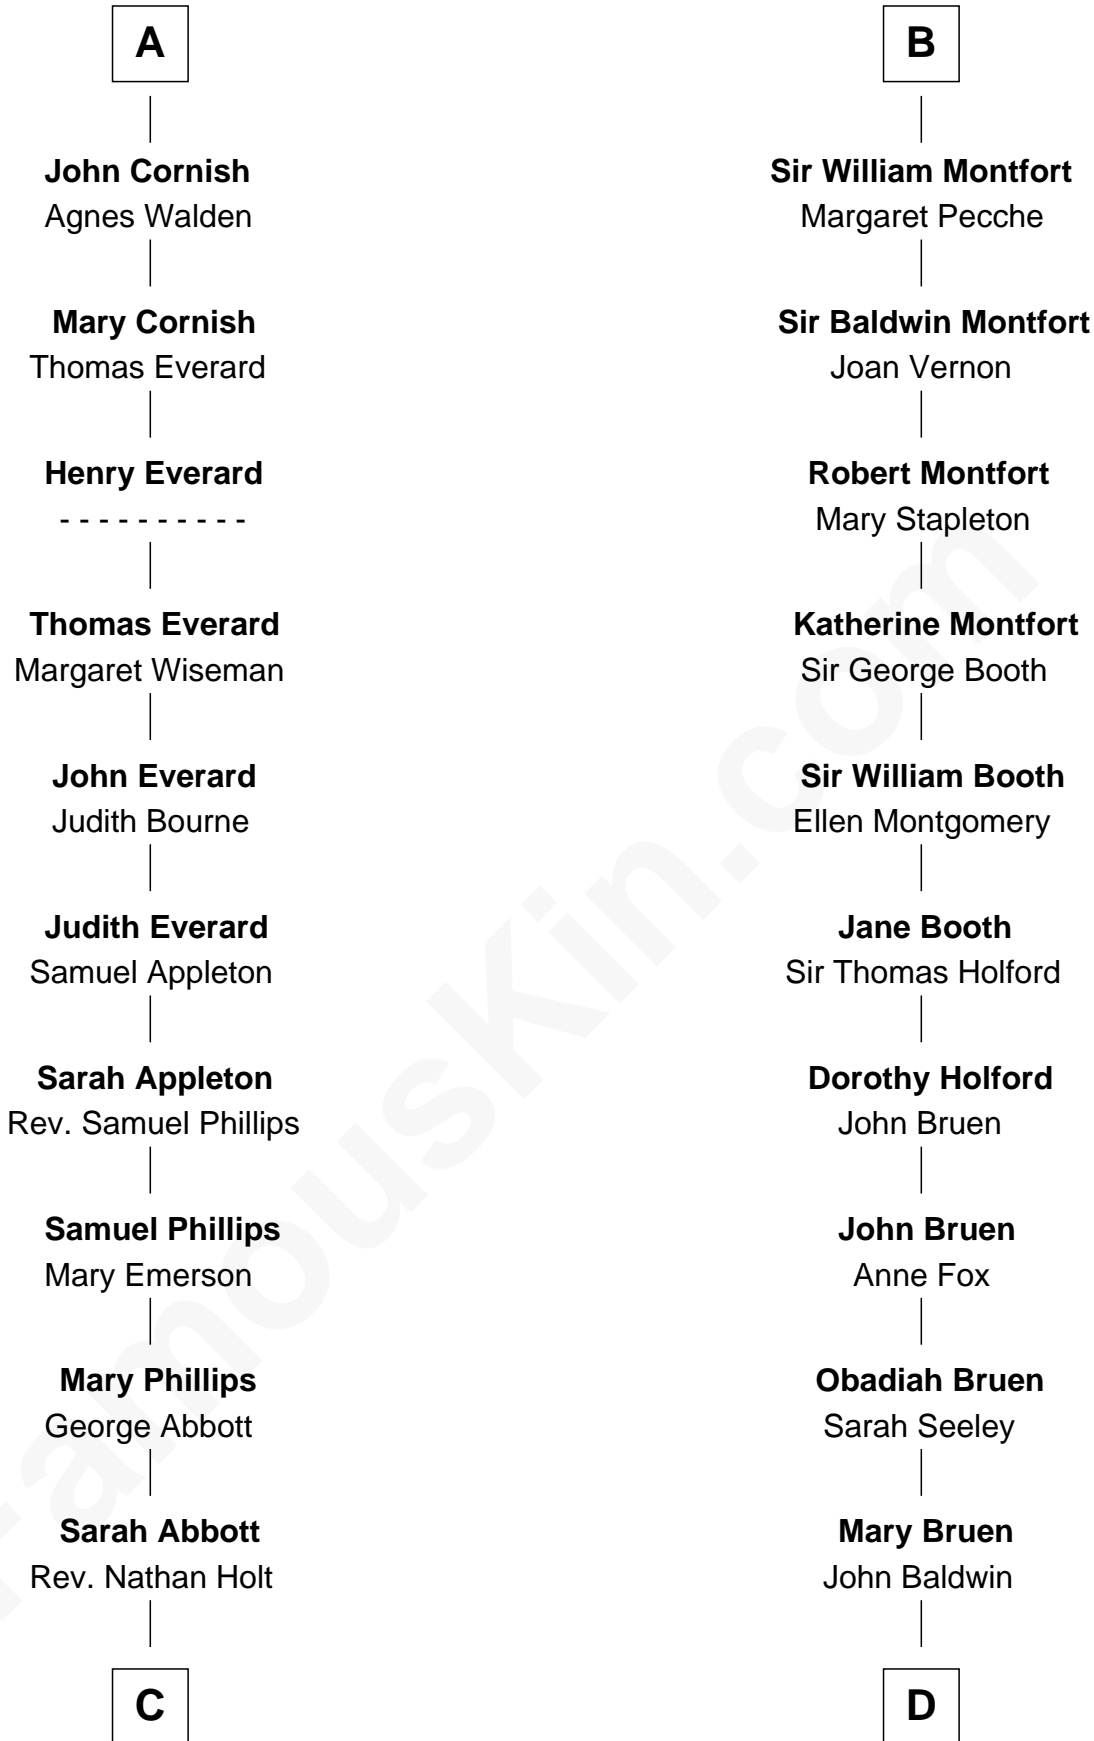

FamousKin.com Relationship Chart of

Robert Frost

Poet and Playwright

20th cousin 1 time removed of

Abraham Baldwin

Signer of the U.S. Constitution

C

Sarah Holt
William Frost

Samuel Abbott Frost
Mary Blunt

William Prescott Frost
Judith Colcord

William Prescott Frost
Isabella Moodie

Robert Frost
Poet and Playwright

D

Abigail Baldwin
Samuel Baldwin

Timothy Baldwin
Bathsheba Stone

Michael Baldwin
Lucy Dudley