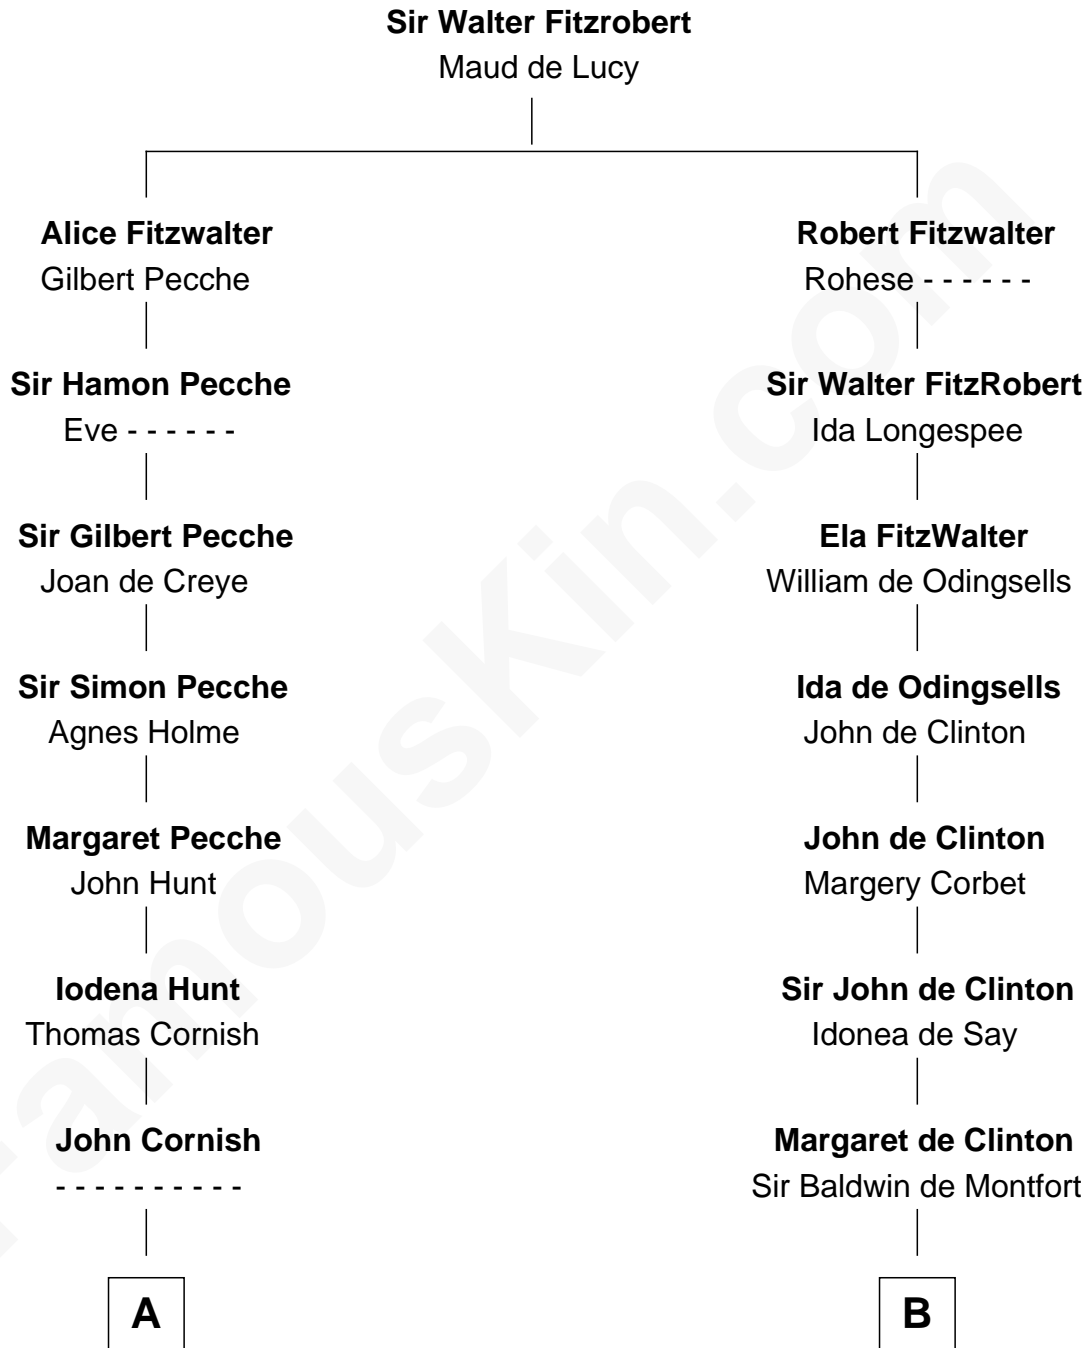

FamousKin.com Relationship Chart of

Robert Frost

Poet and Playwright

20th cousin 1 time removed of

Abraham Baldwin

Signer of the U.S. Constitution

C

Sarah Holt
William Frost

Samuel Abbott Frost
Mary Blunt

William Prescott Frost
Judith Colcord

William Prescott Frost
Isabella Moodie

Robert Frost
Poet and Playwright

D

Abigail Baldwin
Samuel Baldwin

Timothy Baldwin
Bathsheba Stone

Michael Baldwin
Lucy Dudley

Abraham Baldwin
Signer of the U.S. Constitution