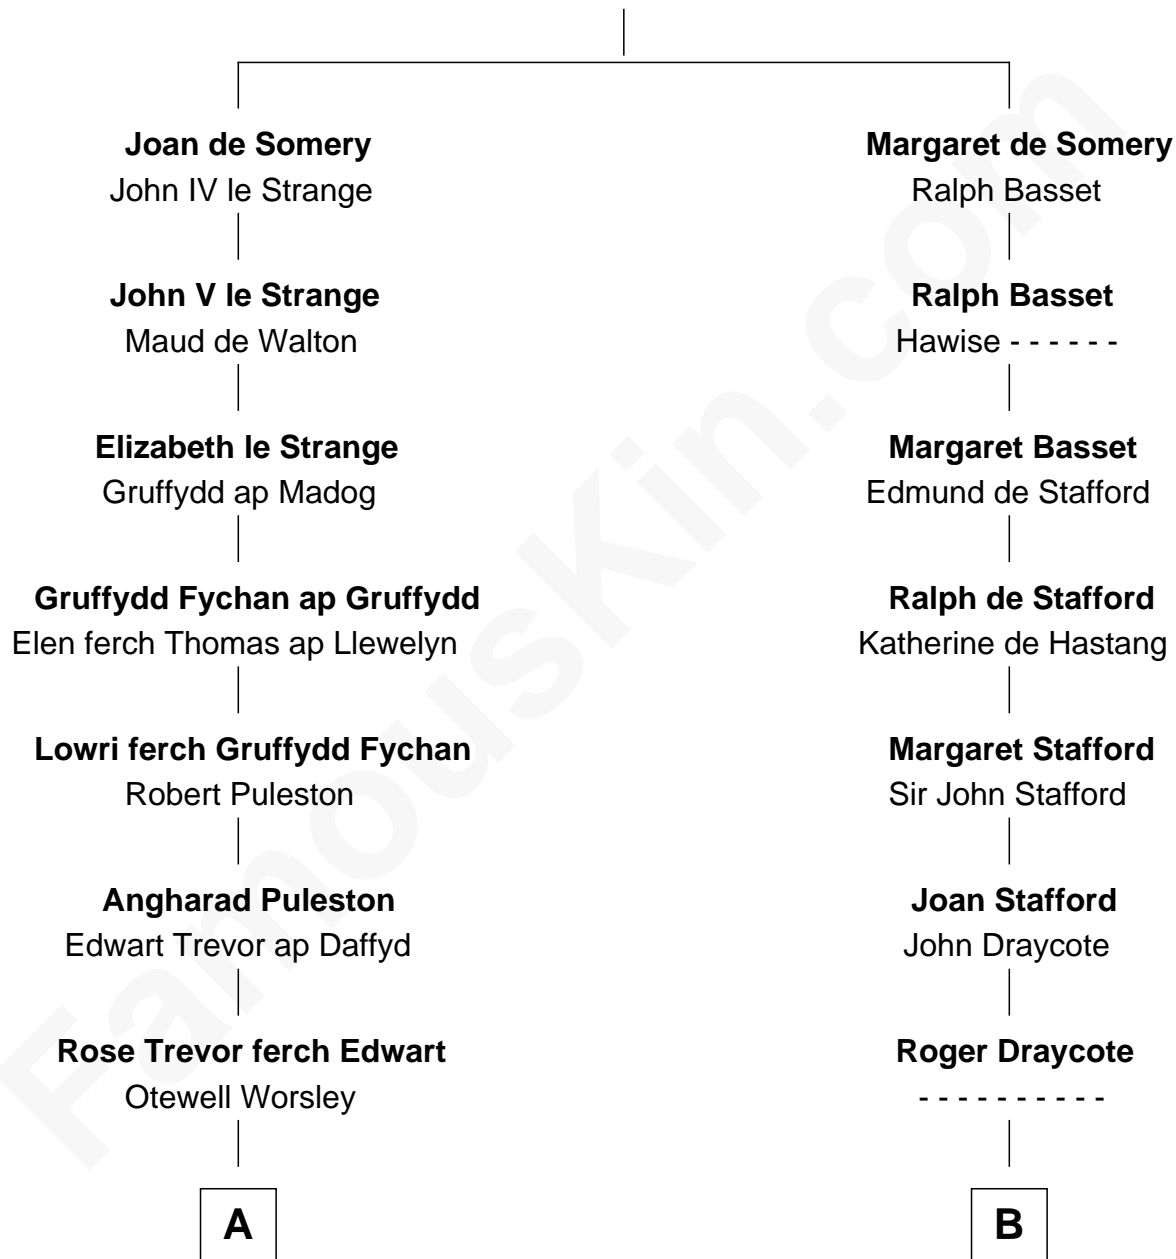

FamousKin.com Relationship Chart of

Robert Frost

Poet and Playwright

18th cousin 2 times removed of

Charles Carroll

Signer of the Declaration of Independence

Sir Roger de Somery

Nichole d'Aubenev

C

Samuel Abbott Frost

Mary Blunt

William Prescott Frost

Judith Colcord

William Prescott Frost

Isabella Moodie

Robert Frost