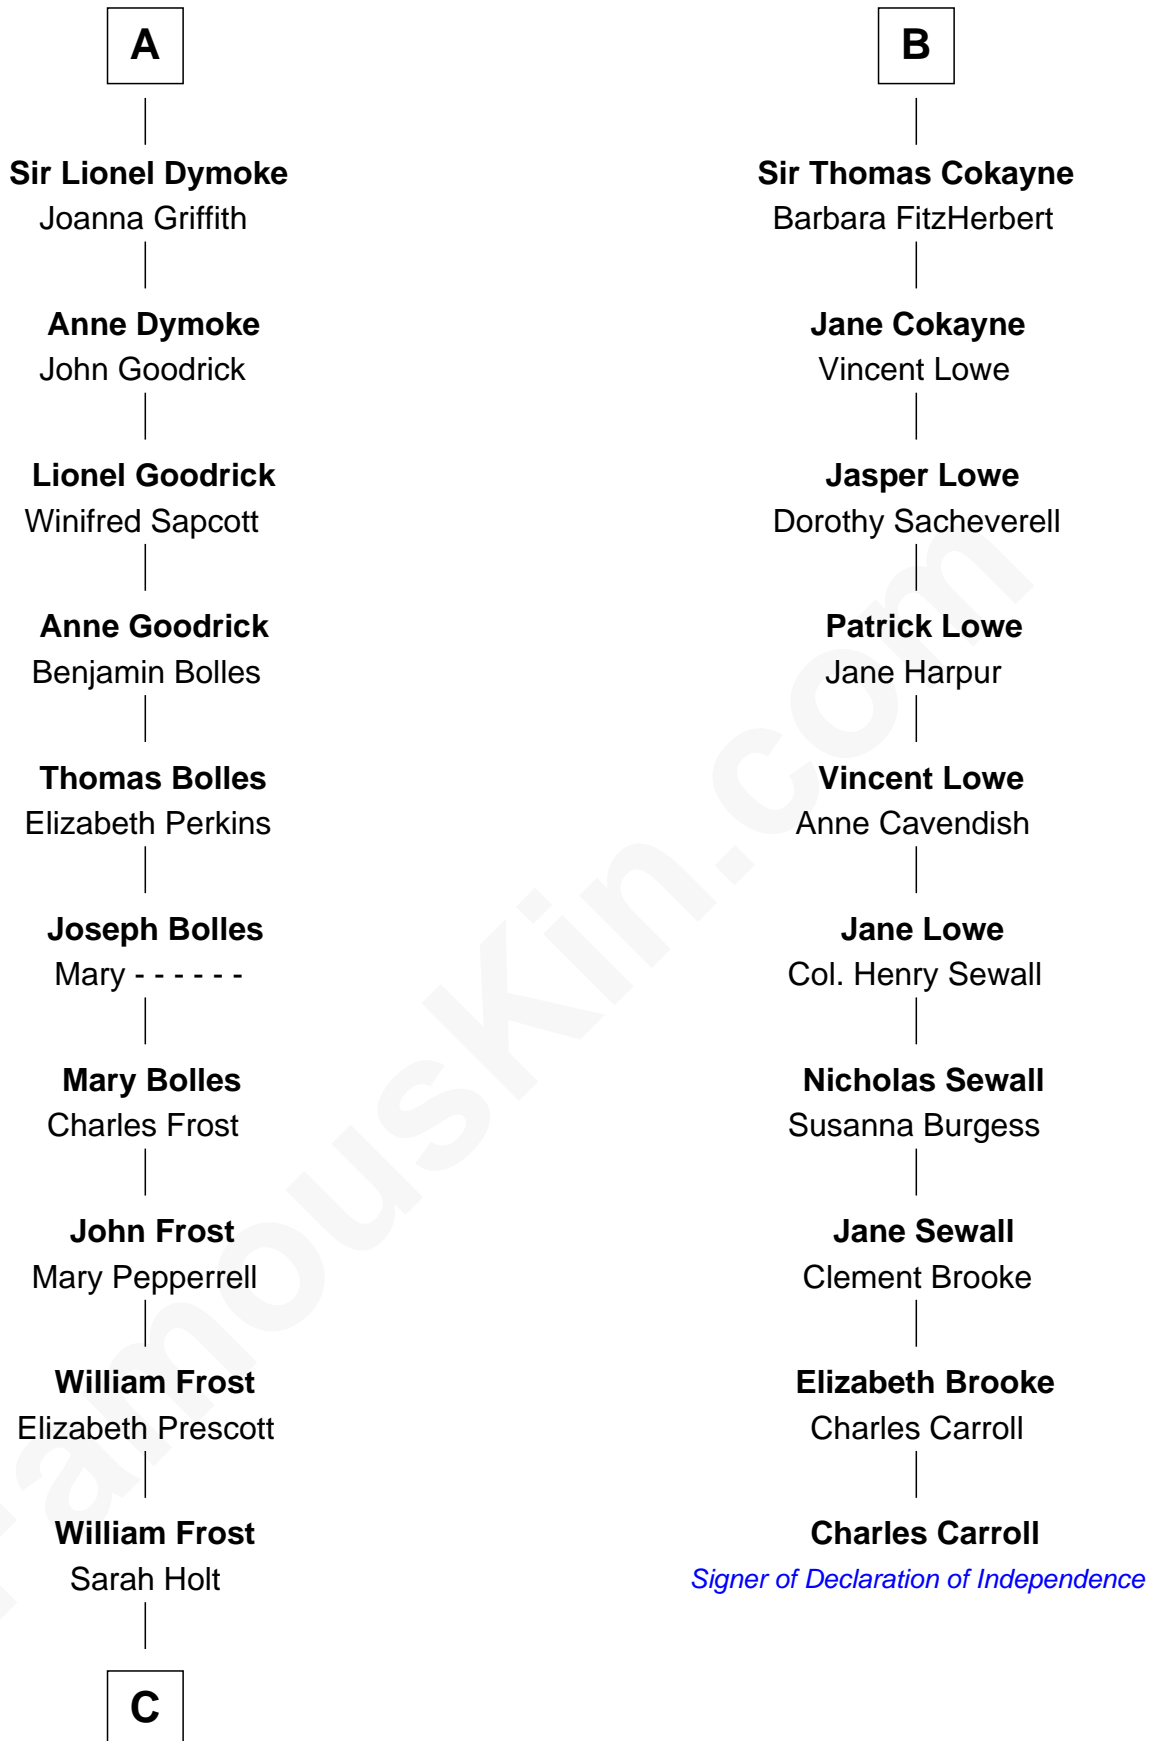

# FamousKin.com Relationship Chart of

**Robert Frost**

*Poet and Playwright*

16th cousin 4 times removed of

**Charles Carroll**

*Signer of the Declaration of Independence*

**Sir Robert de Ros**

Isabel de Aubeney

**C**

—  
**Samuel Abbott Frost**

Mary Blunt

—  
**William Prescott Frost**

Judith Colcord

—  
**William Prescott Frost**

Isabella Moodie

—  
**Robert Frost**