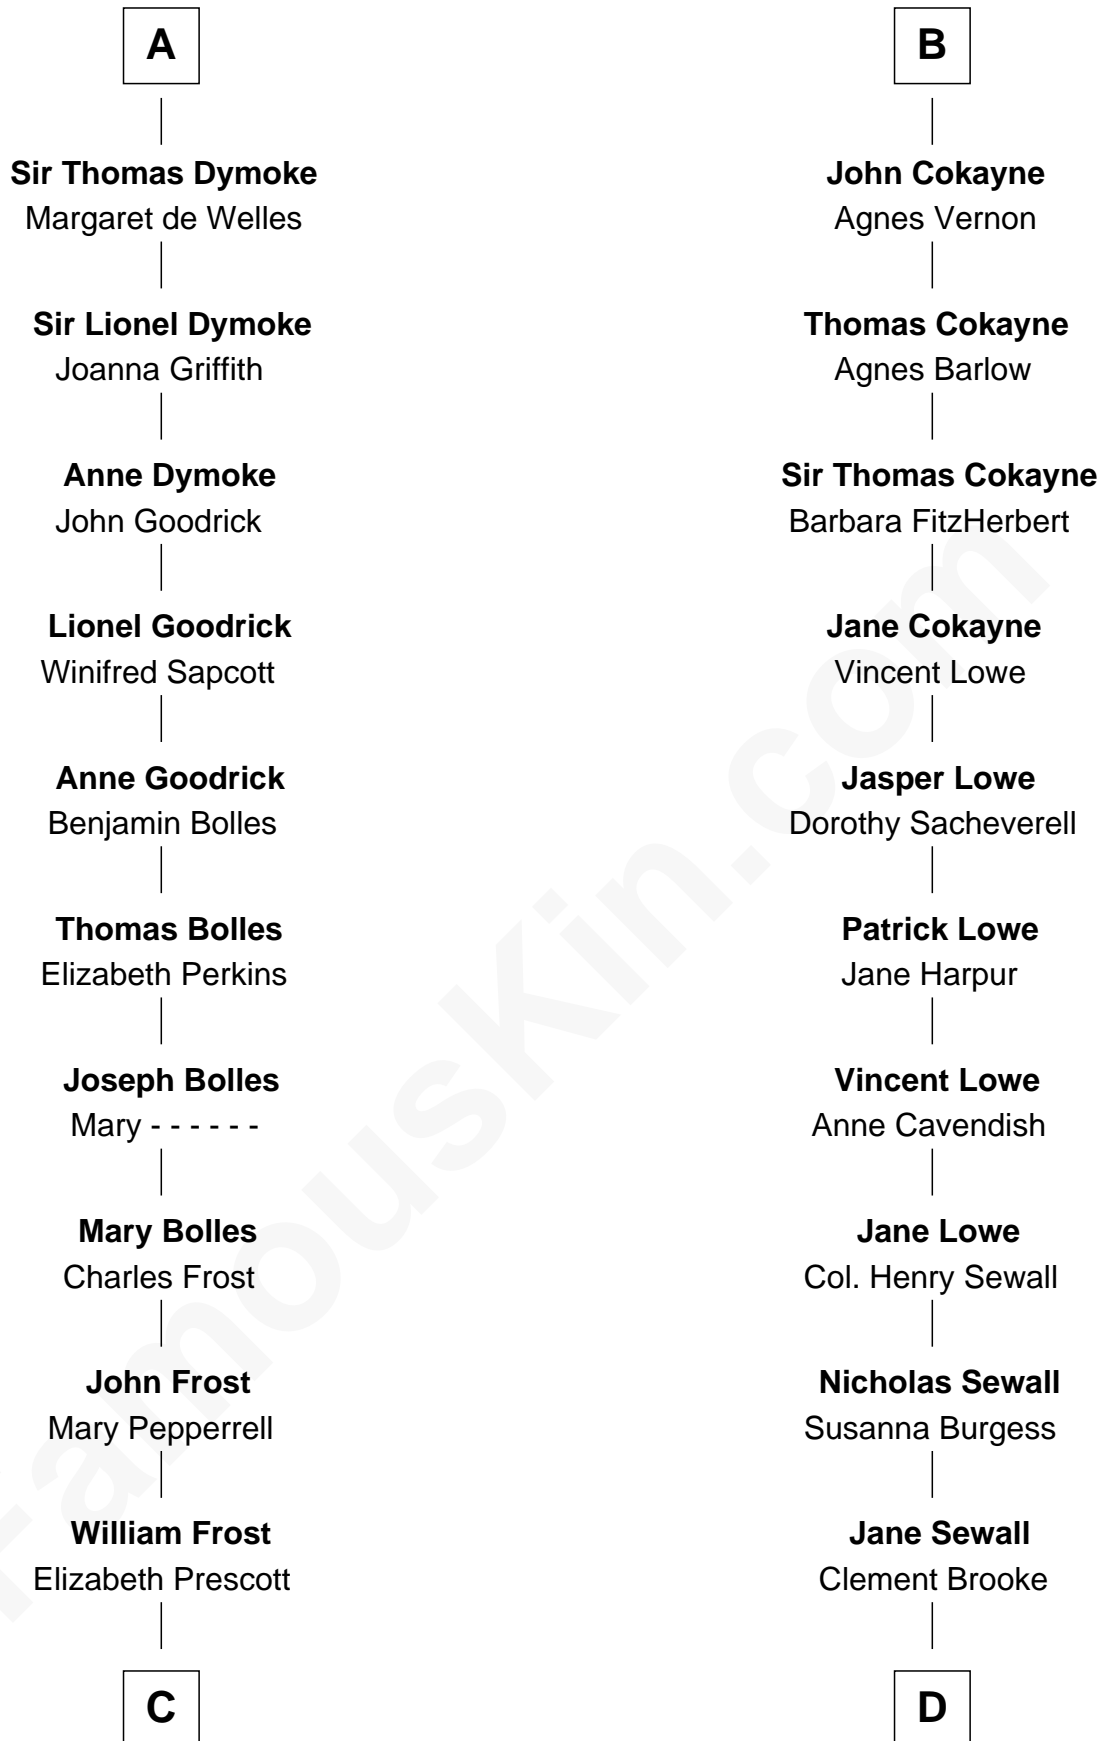

FamousKin.com Relationship Chart of

Robert Frost

Poet and Playwright

18th cousin 3 times removed of

Charles Carroll

Signer of the Declaration of Independence

Reginald FitzPiers

C

William Frost

Sarah Holt

Samuel Abbott Frost

Mary Blunt

William Prescott Frost

Judith Colcord

William Prescott Frost

Isabella Moodie