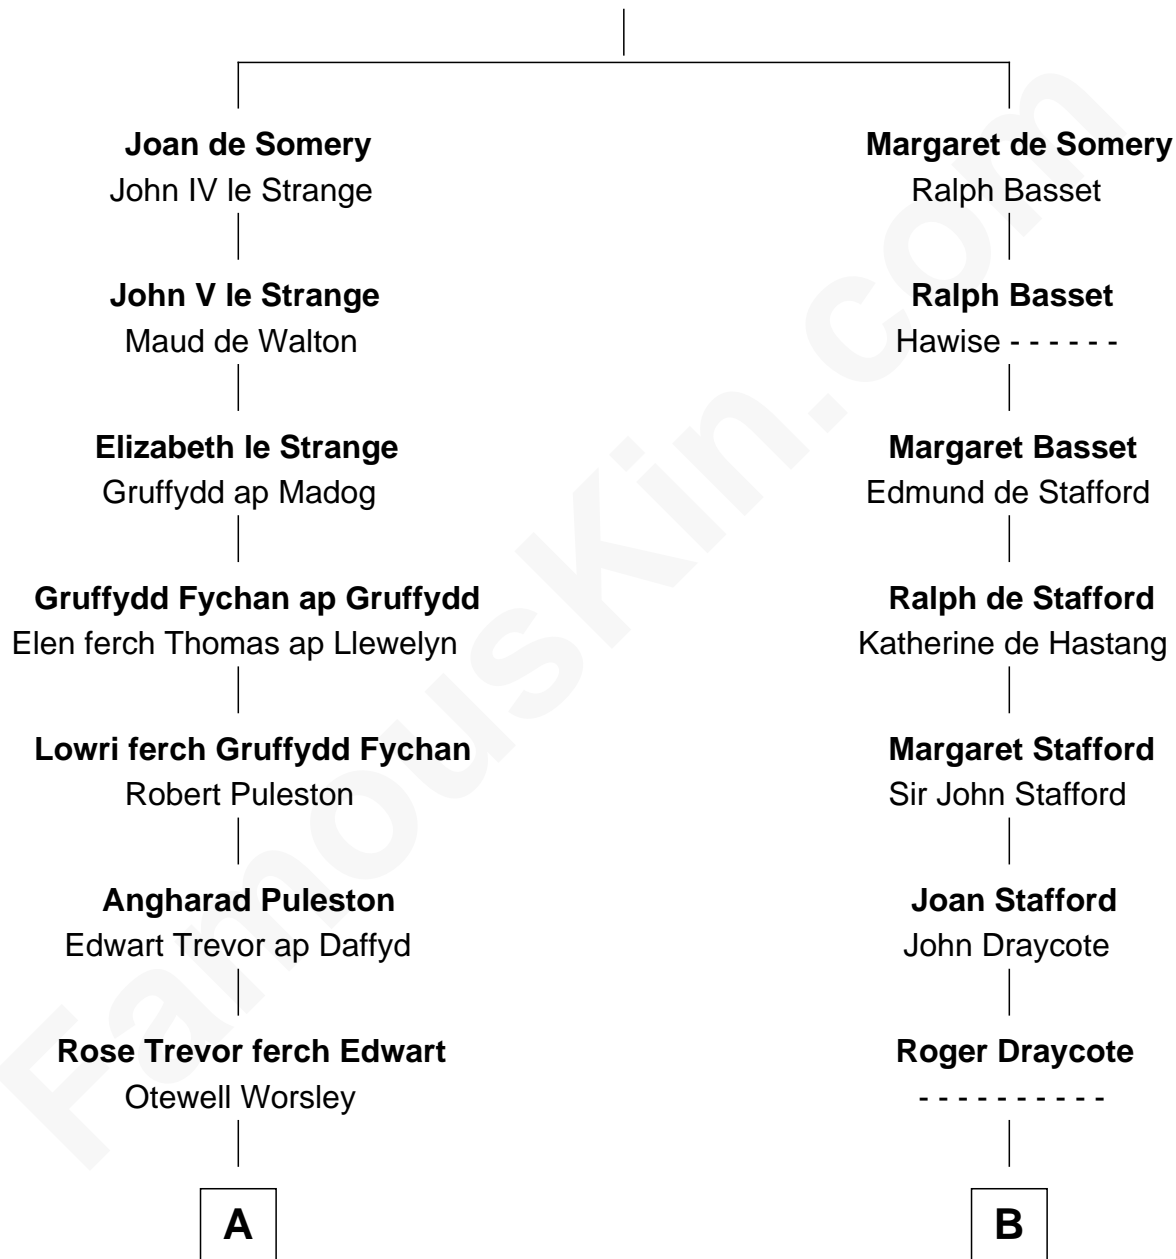

FamousKin.com Relationship Chart of

Robert Frost

Poet and Playwright

18th cousin 2 times removed of

Daniel Carroll

Signer of the U.S. Constitution

Sir Roger de Somery

Nichole d'Aubenev

C

Samuel Abbott Frost

Mary Blunt

William Prescott Frost

Judith Colcord

William Prescott Frost

Isabella Moodie

Robert Frost