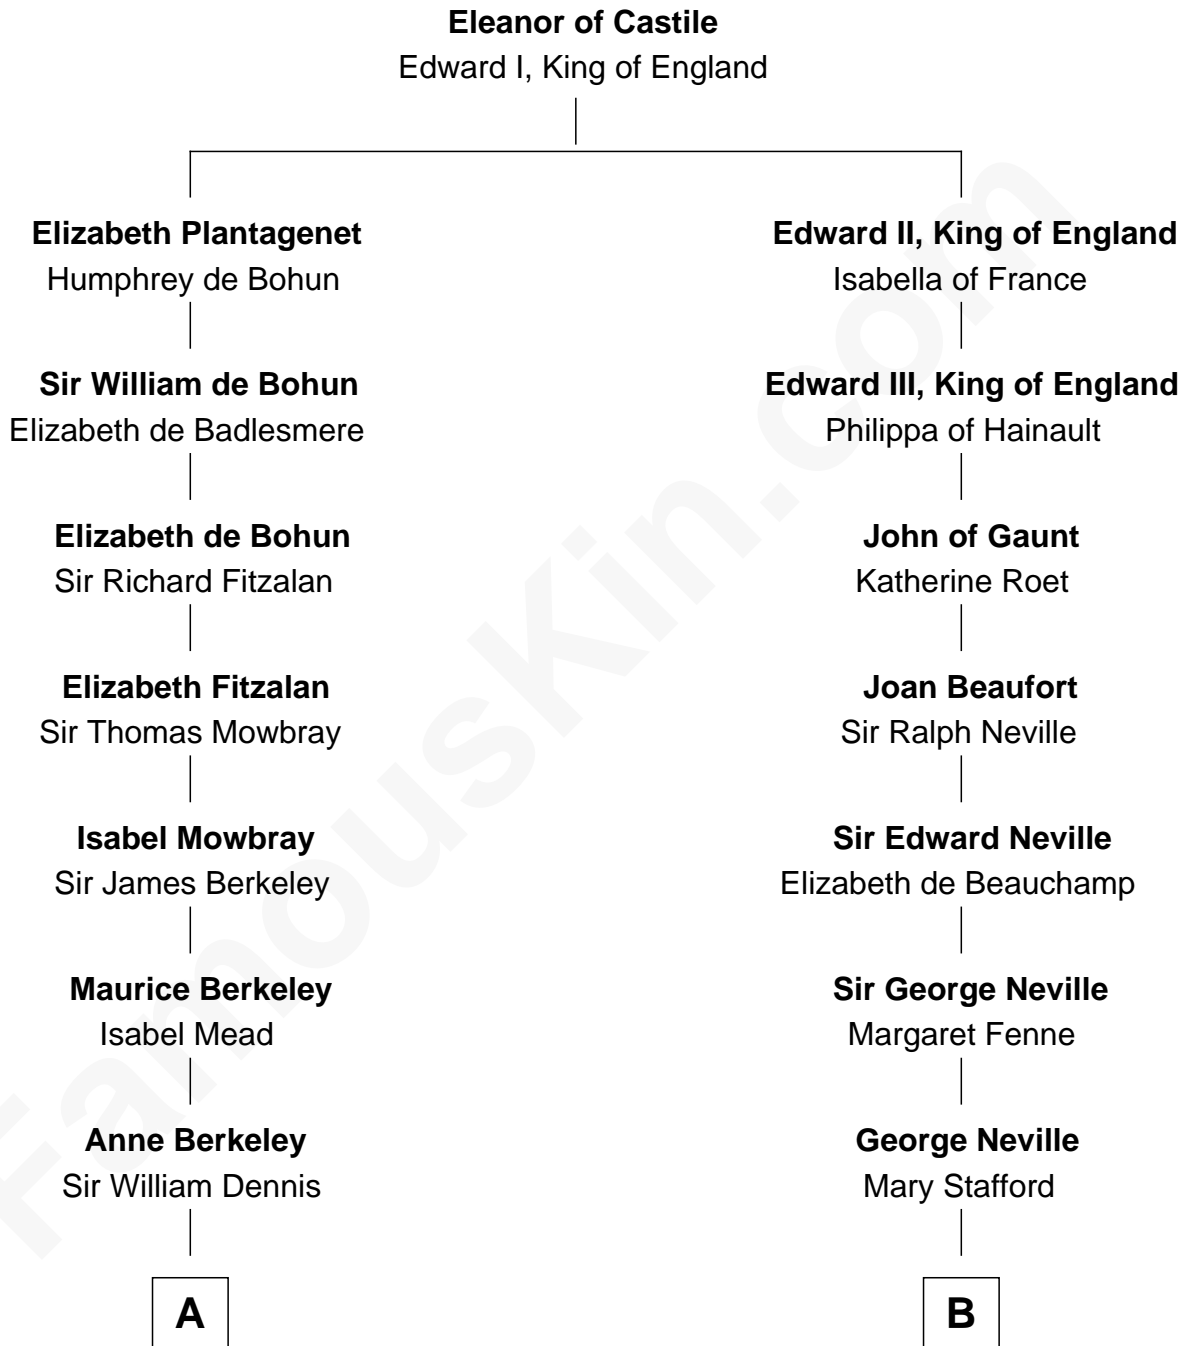

FamousKin.com Relationship Chart of

Robert Frost

Poet and Playwright

14th cousin 6 times removed of

Daniel Carroll

Signer of the U.S. Constitution

C

Samuel Abbott Frost