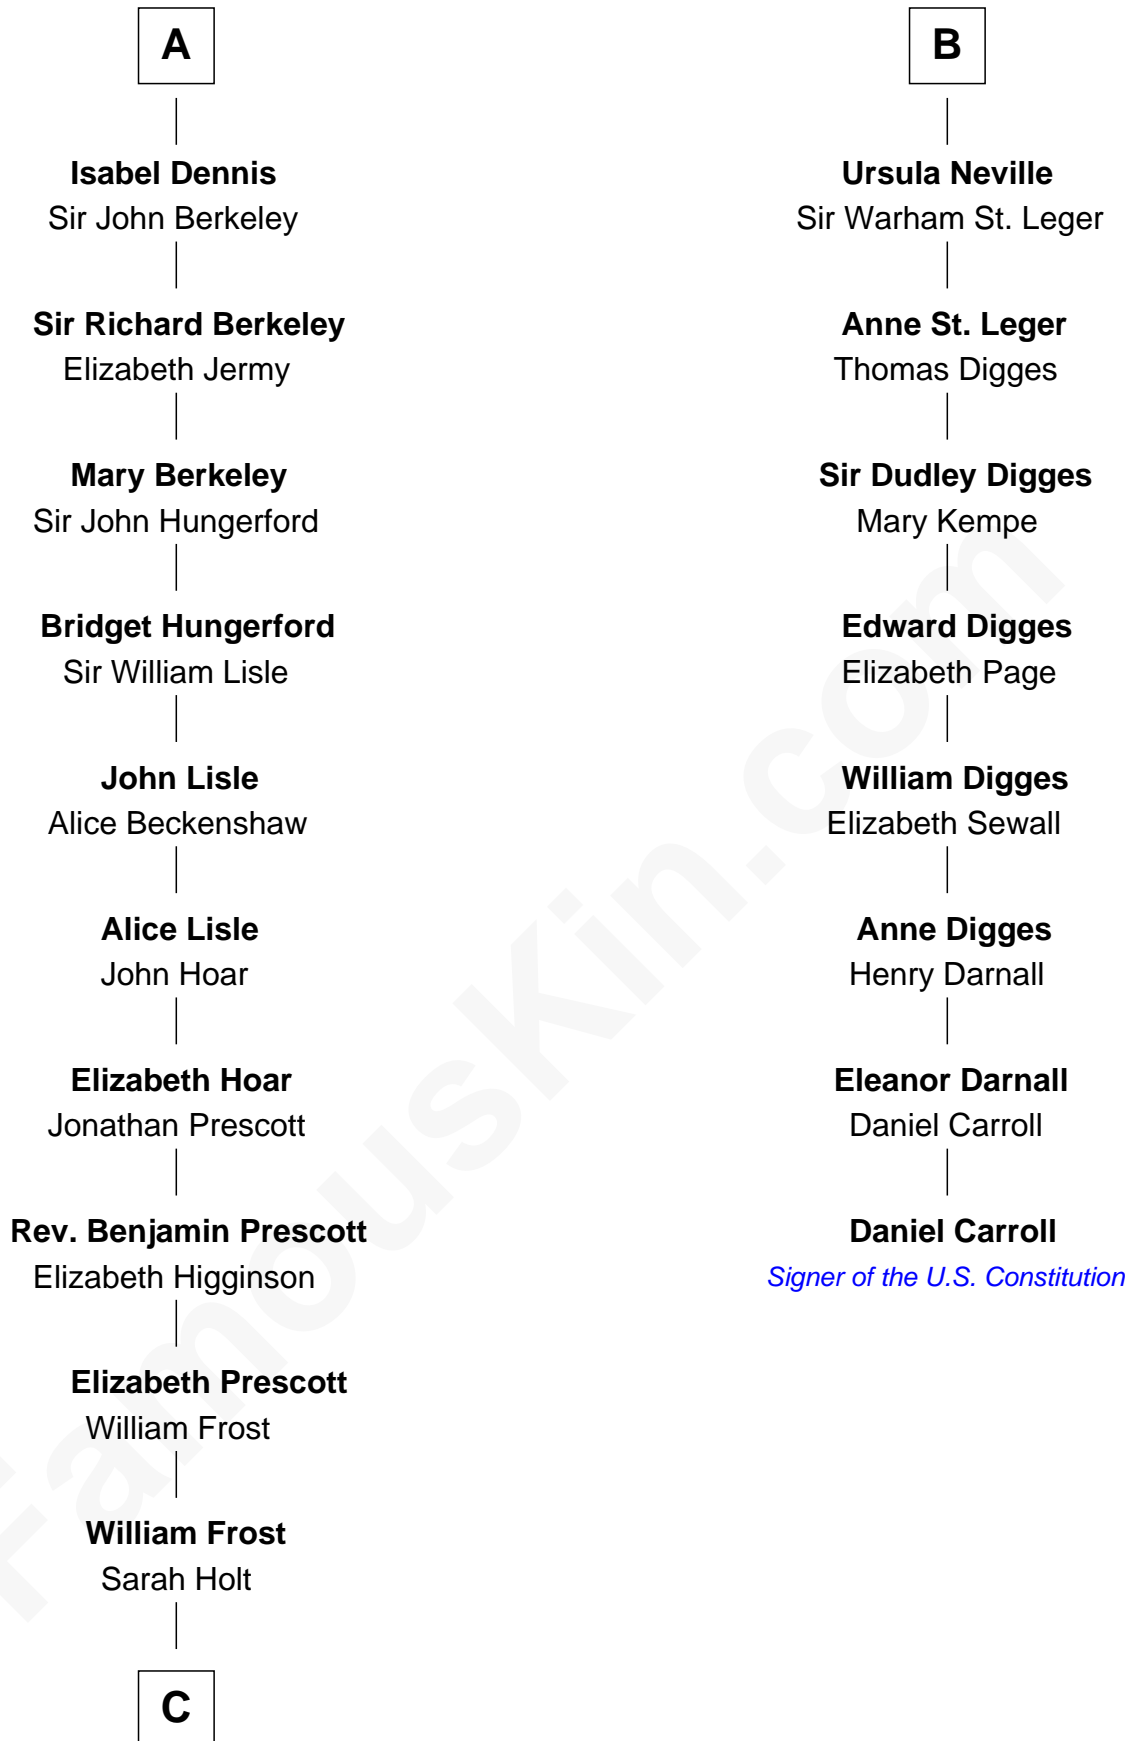

FamousKin.com Relationship Chart of

Robert Frost

Poet and Playwright

14th cousin 6 times removed of

Daniel Carroll

Signer of the U.S. Constitution

C

Samuel Abbott Frost