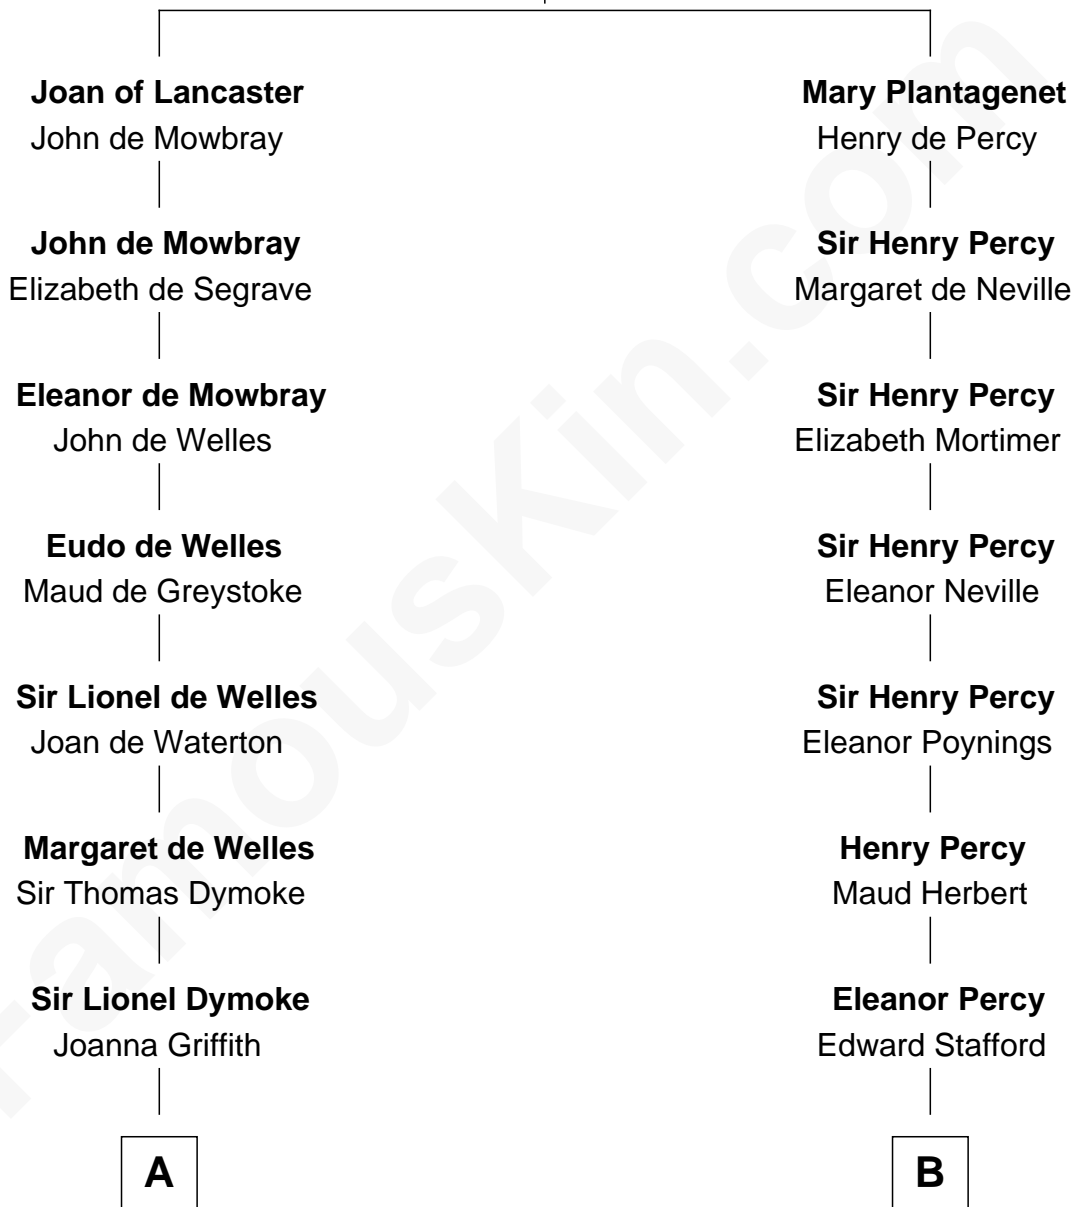

# FamousKin.com Relationship Chart of

**Robert Frost**

*Poet and Playwright*

15th cousin 4 times removed of

**Daniel Carroll**

*Signer of the U.S. Constitution*

**Henry Plantagenet**  
Maud de Chaworth

**C**

William Prescott Frost

Judith Colcord

William Prescott Frost

Isabella Moodie

**Robert Frost**

*Poet and Playwright*

FamousKin.com