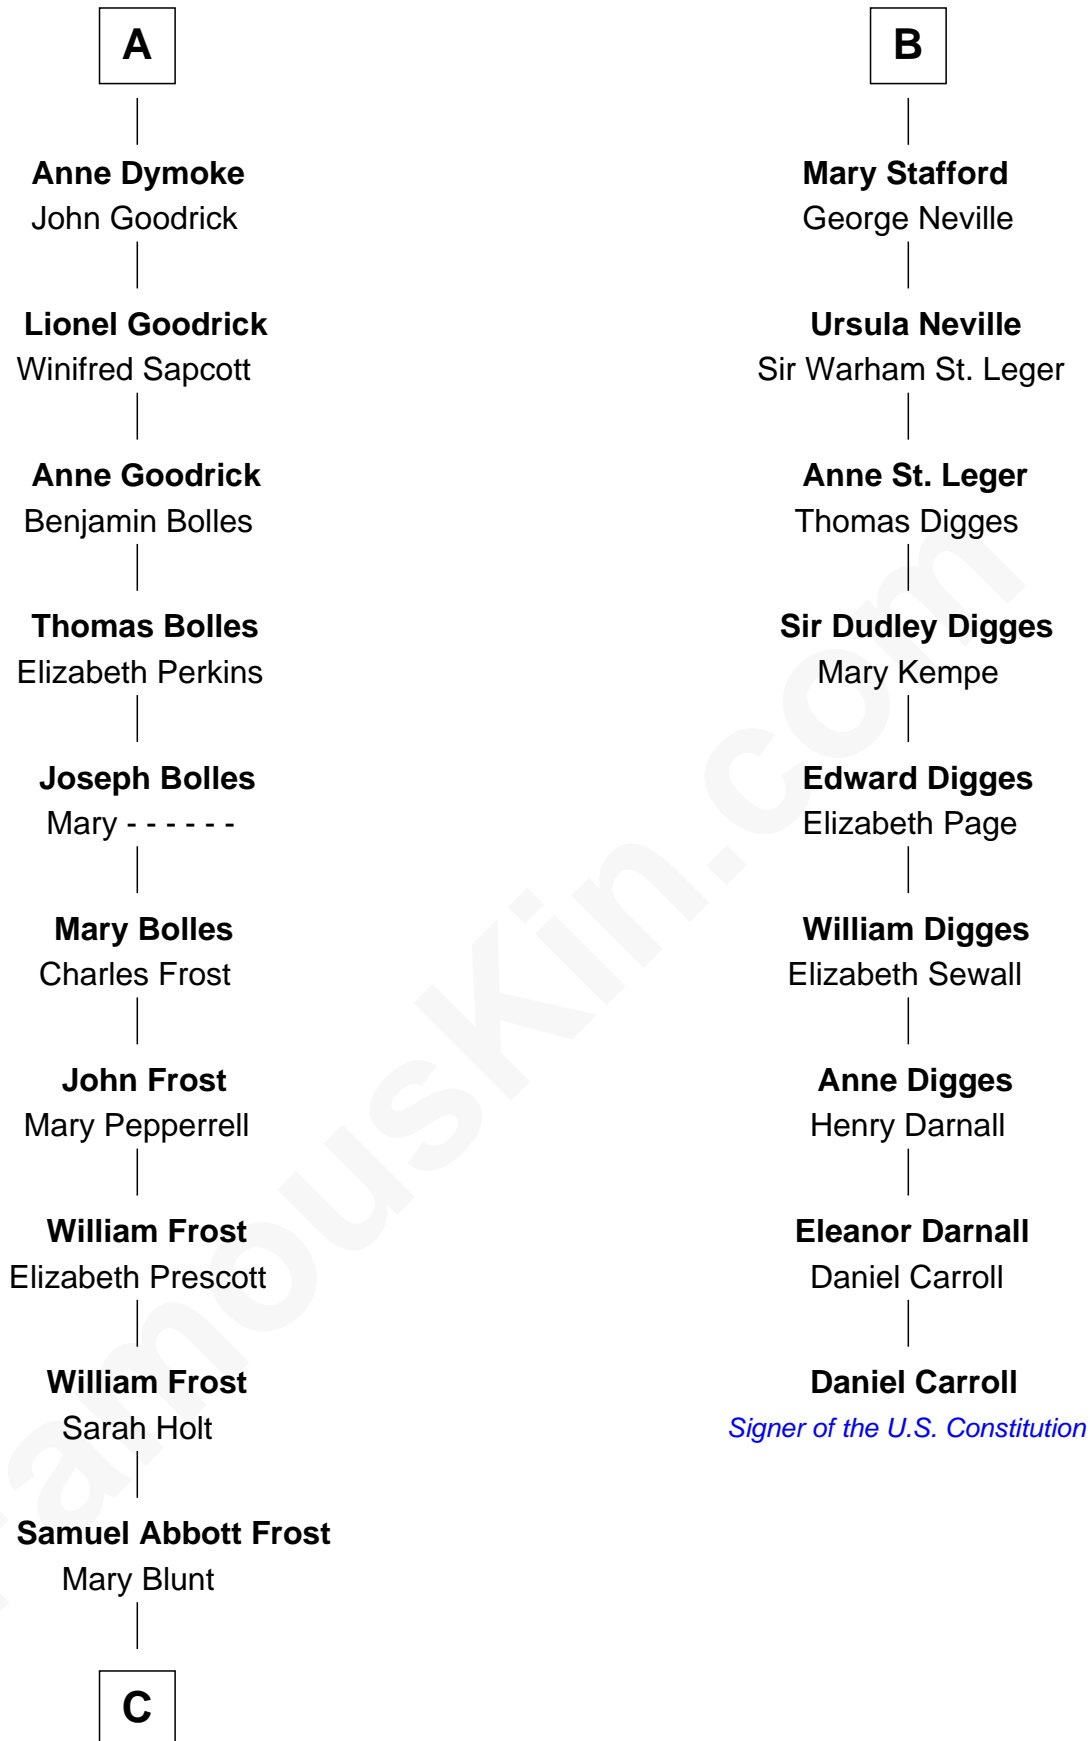

# FamousKin.com Relationship Chart of

**Robert Frost**

*Poet and Playwright*

15th cousin 4 times removed of

**Daniel Carroll**

*Signer of the U.S. Constitution*

**Henry Plantagenet**  
Maud de Chaworth

**C**