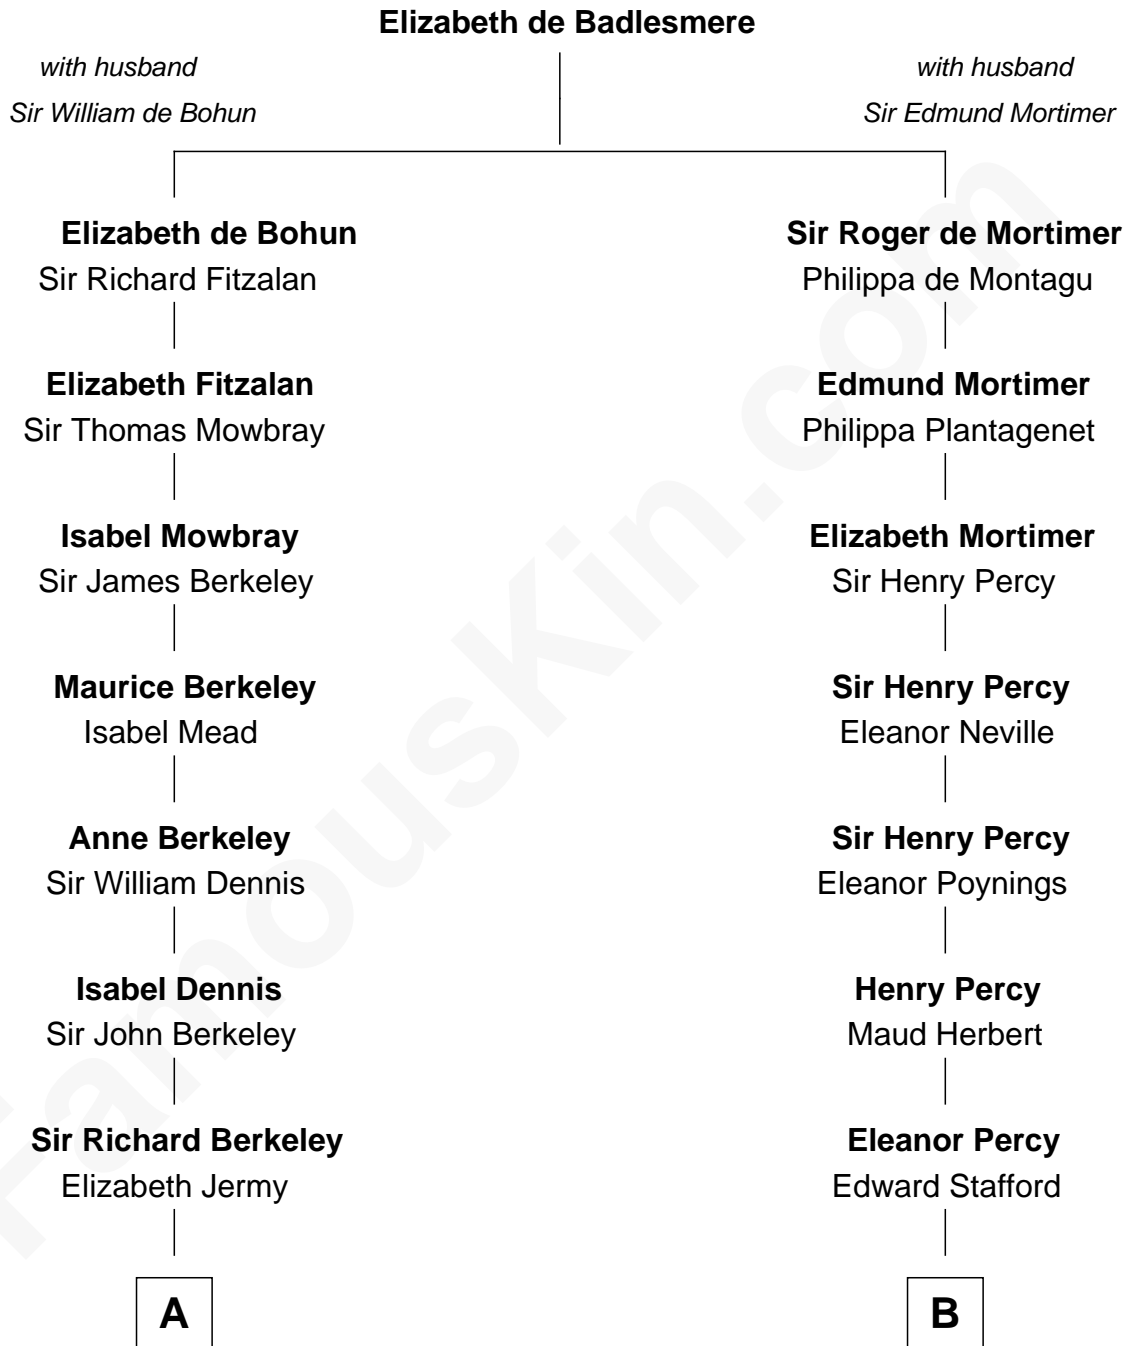

FamousKin.com Relationship Chart of

Robert Frost

Poet and Playwright

15th cousin 3 times removed of

Daniel Carroll

Signer of the U.S. Constitution

C

|
William Prescott Frost