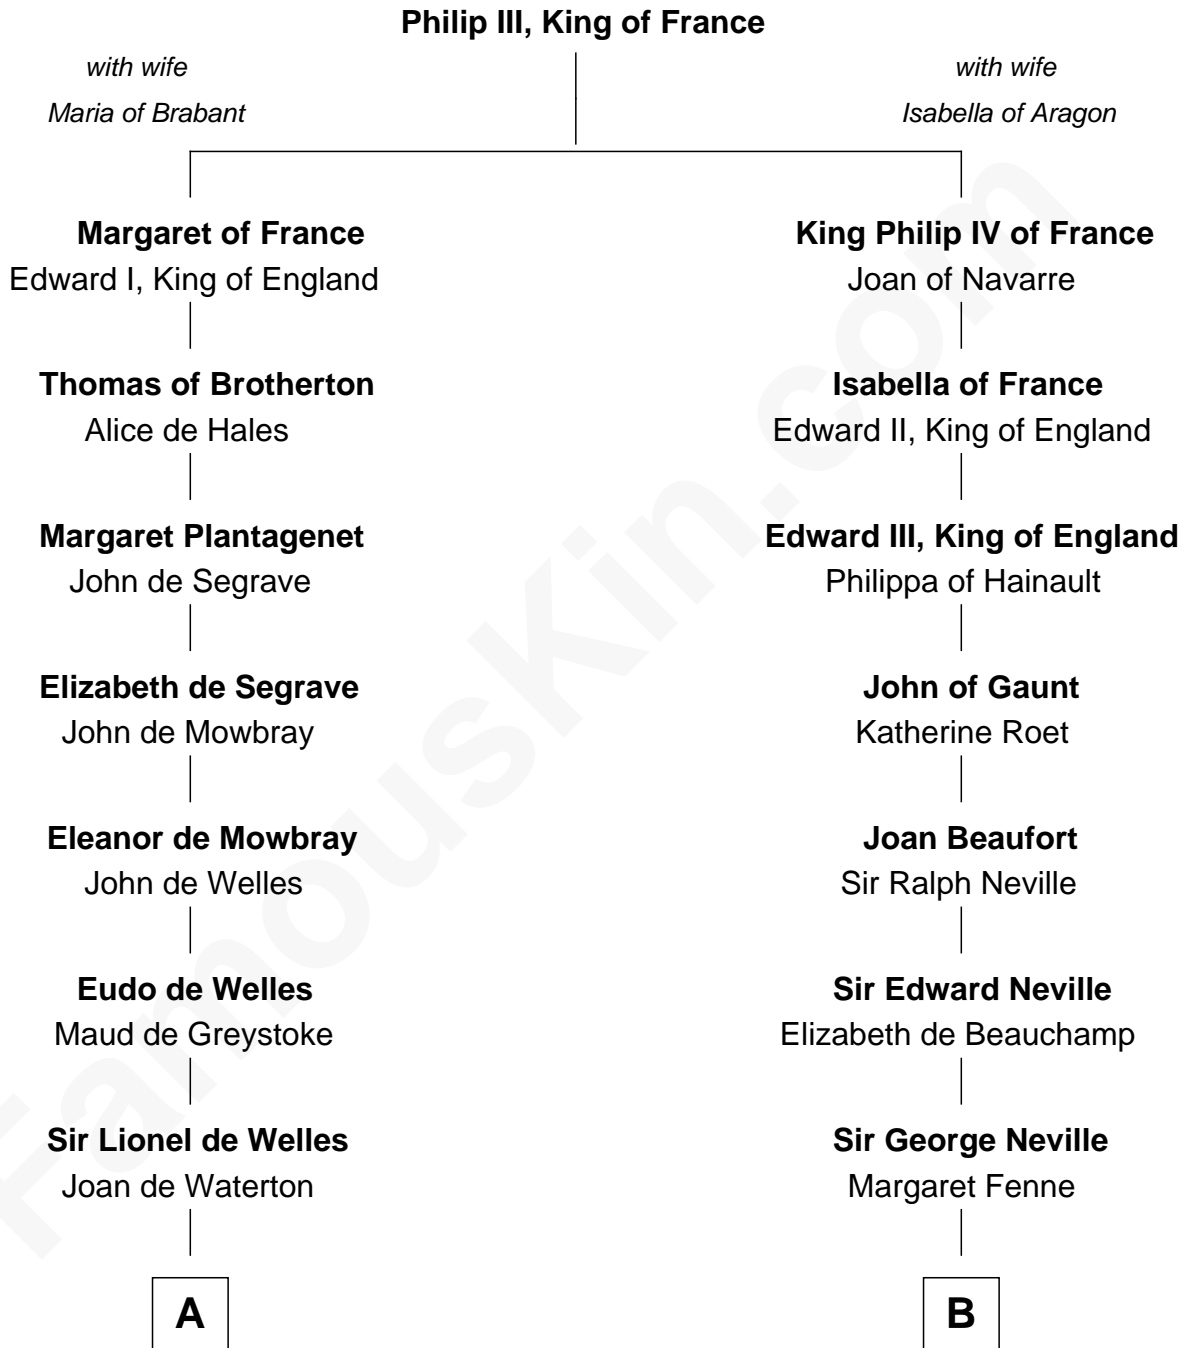

FamousKin.com Relationship Chart of

Robert Frost

Poet and Playwright

15th cousin 6 times removed of

Daniel Carroll

Signer of the U.S. Constitution

C

William Frost

Sarah Holt

Samuel Abbott Frost

Mary Blunt

William Prescott Frost

Judith Colcord

William Prescott Frost

Isabella Moodie

Robert Frost