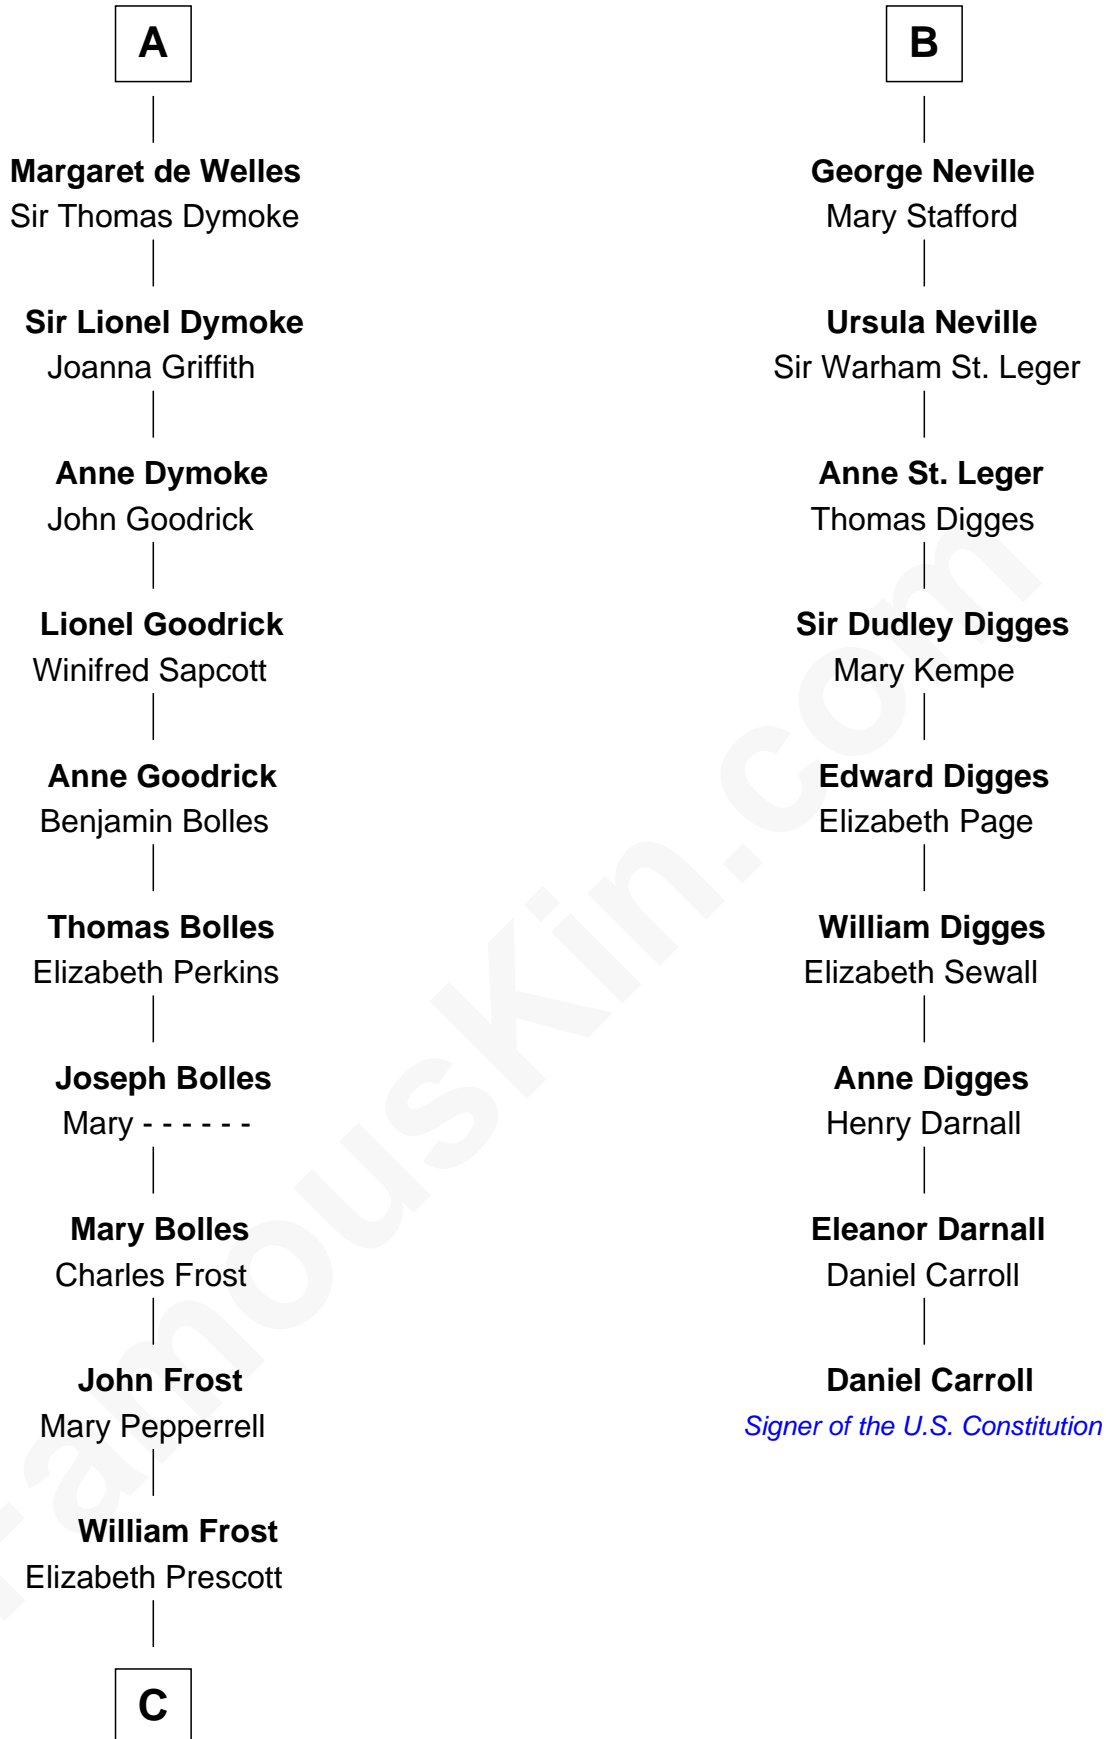

FamousKin.com Relationship Chart of

Robert Frost

Poet and Playwright

15th cousin 6 times removed of

Daniel Carroll

Signer of the U.S. Constitution

C

William Frost

Sarah Holt

Samuel Abbott Frost

Mary Blunt

William Prescott Frost

Judith Colcord

William Prescott Frost

Isabella Moodie

Robert Frost