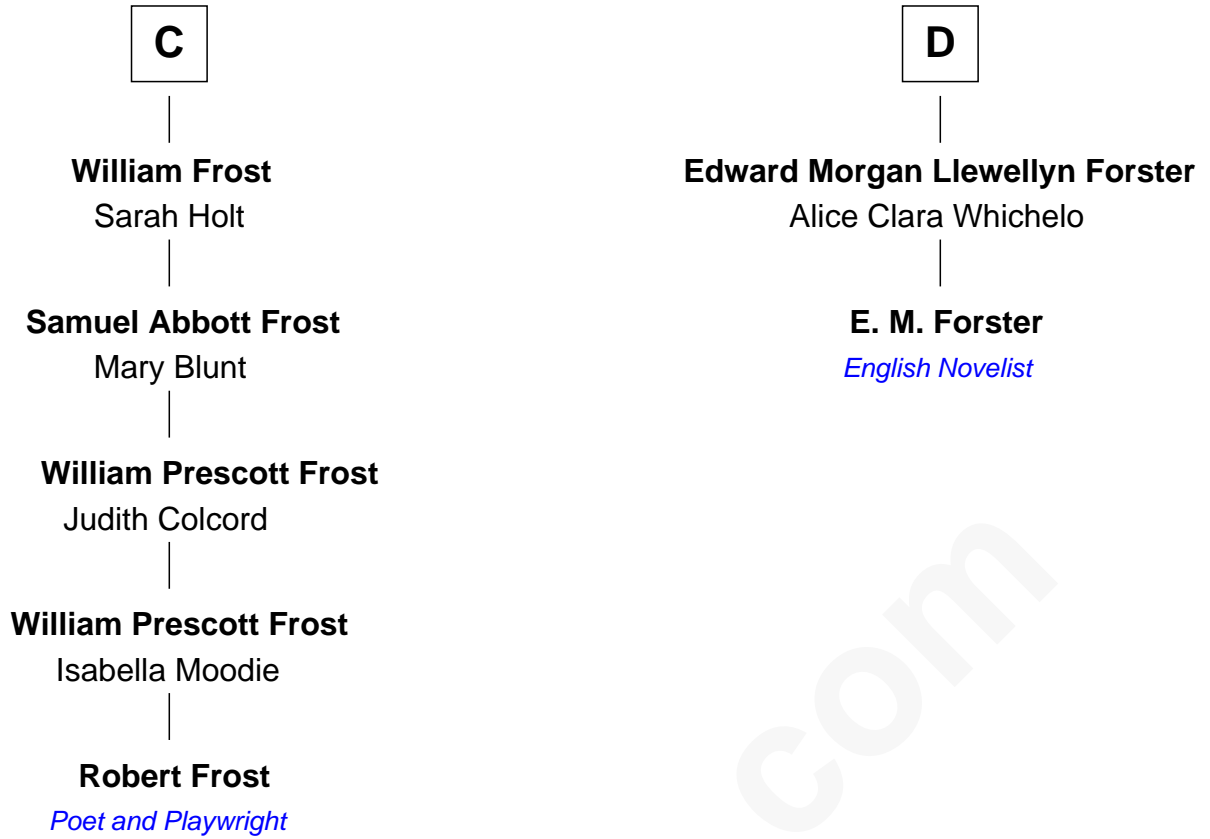

FamousKin.com Relationship Chart of

Robert Frost

Poet and Playwright

18th cousin 3 times removed of

E. M. Forster

English Novelist

John de Botetourte

Maud FitzThomas

FamousKin.com