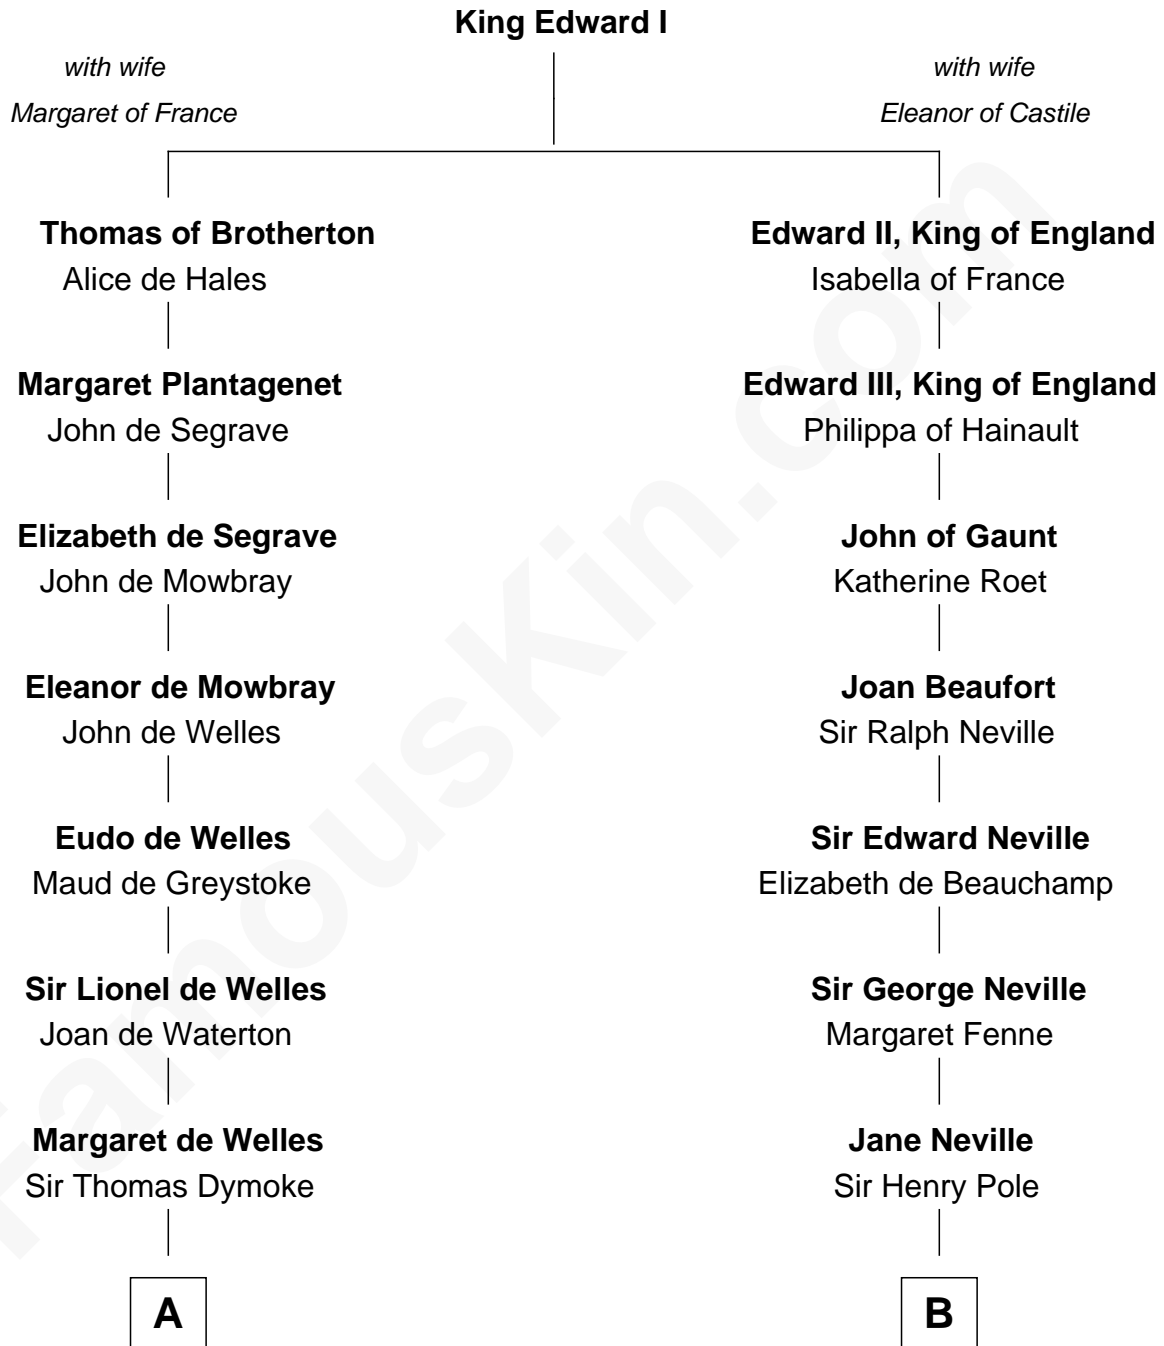

FamousKin.com Relationship Chart of

Robert Frost

Poet and Playwright

18th cousin 2 times removed of

E. M. Forster

English Novelist

FamousKin.com