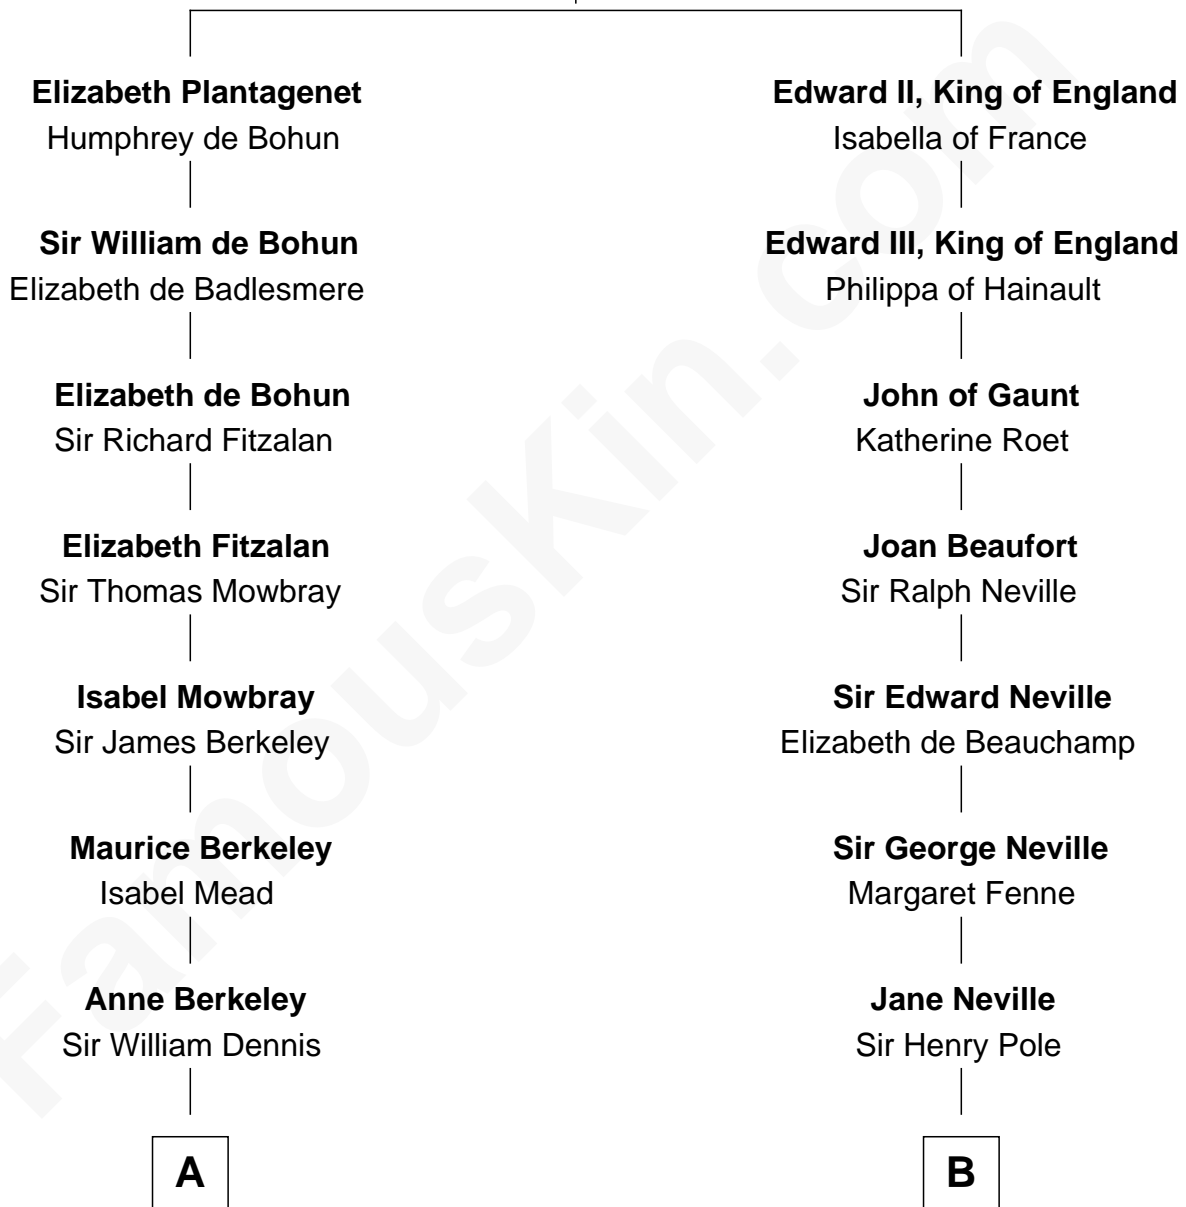

# FamousKin.com Relationship Chart of

**Robert Frost**

*Poet and Playwright*

18th cousin 2 times removed of

**E. M. Forster**

*English Novelist*

**Eleanor of Castile**  
Edward I, King of England

FamousKin.com