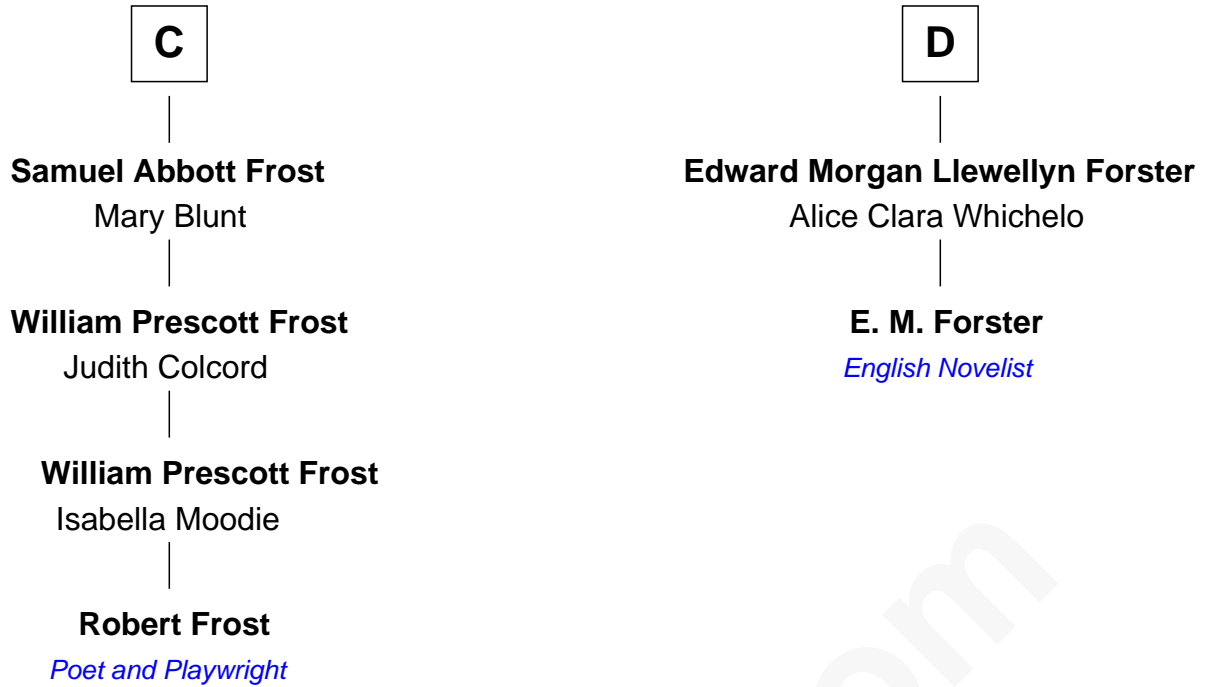

# FamousKin.com Relationship Chart of

**Robert Frost**

*Poet and Playwright*

18th cousin 2 times removed of

**E. M. Forster**

*English Novelist*

**Eleanor of Castile**  
Edward I, King of England

FamousKin.com