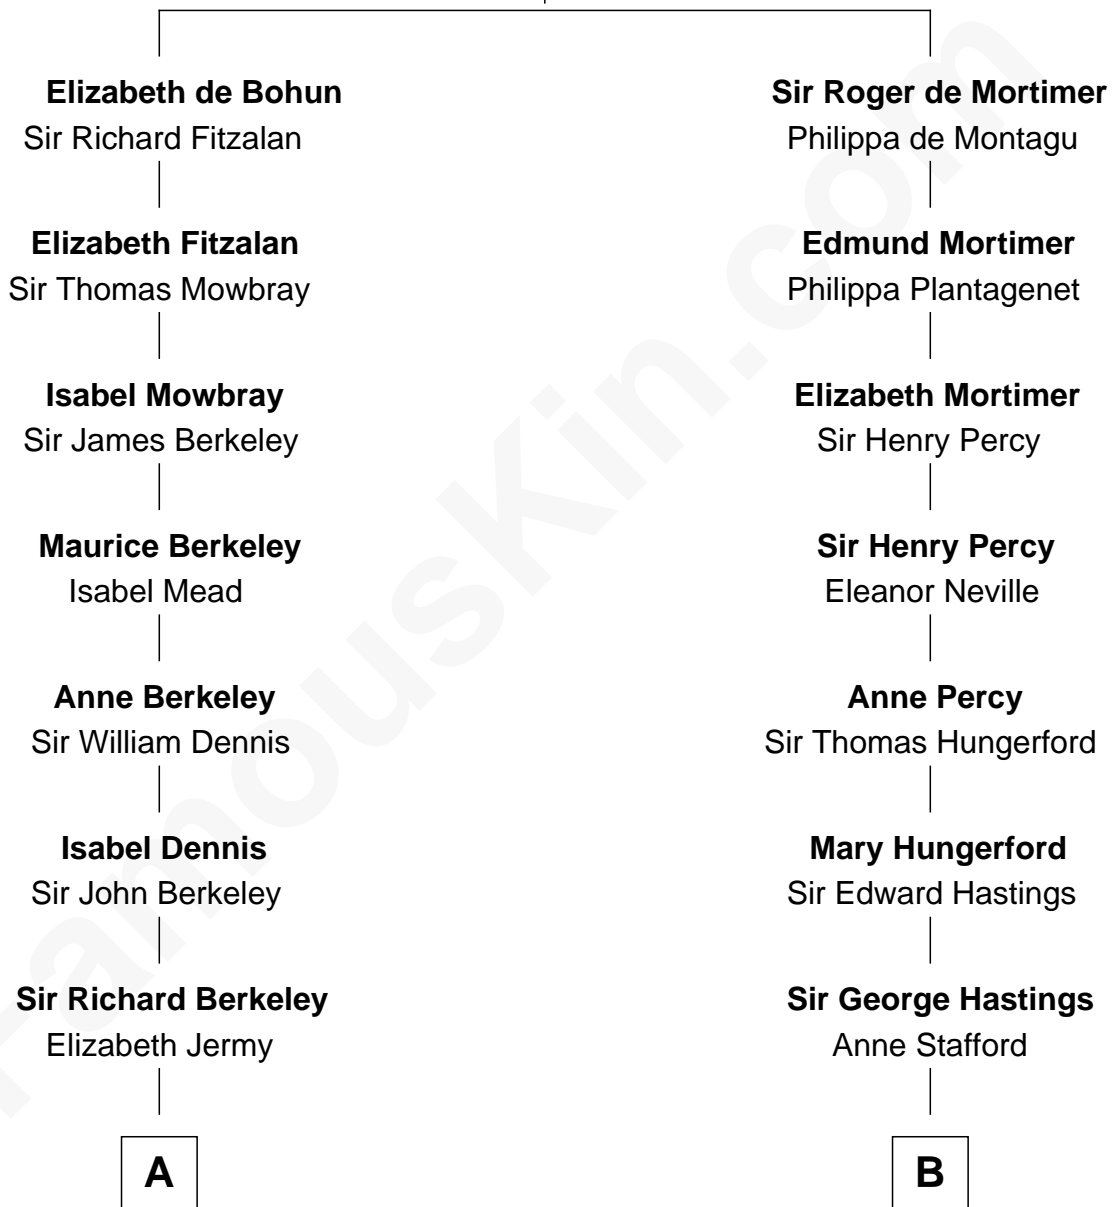

# FamousKin.com Relationship Chart of

**Robert Frost**

*Poet and Playwright*

18th cousin of

**E. M. Forster**

*English Novelist*

**Elizabeth de Badlesmere**

*with husband*  
Sir William de Bohun

*with husband*  
Sir Edmund Mortimer

**C**

**William Prescott Frost**

Isabella Moodie

**Robert Frost**

*Poet and Playwright*

**D**

**Edward Morgan Llewellyn Forster**

Alice Clara Whichelo

**E. M. Forster**

*English Novelist*

FamousKin.com