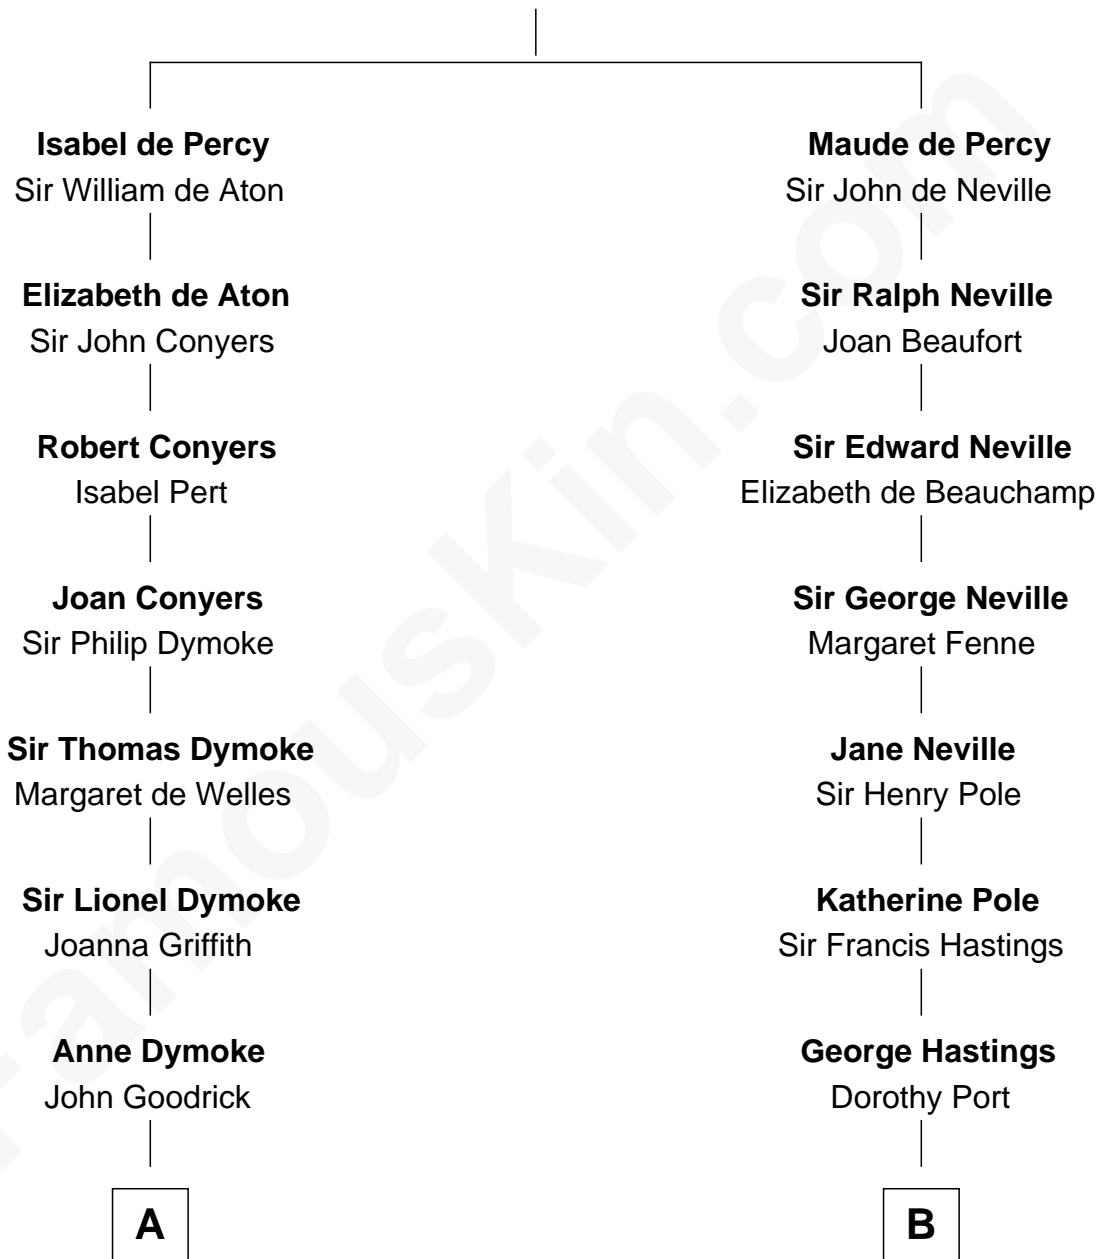

FamousKin.com Relationship Chart of

Robert Frost

Poet and Playwright

16th cousin 2 times removed of

E. M. Forster

English Novelist

Sir Henry de Percy

Idoine de Clifford