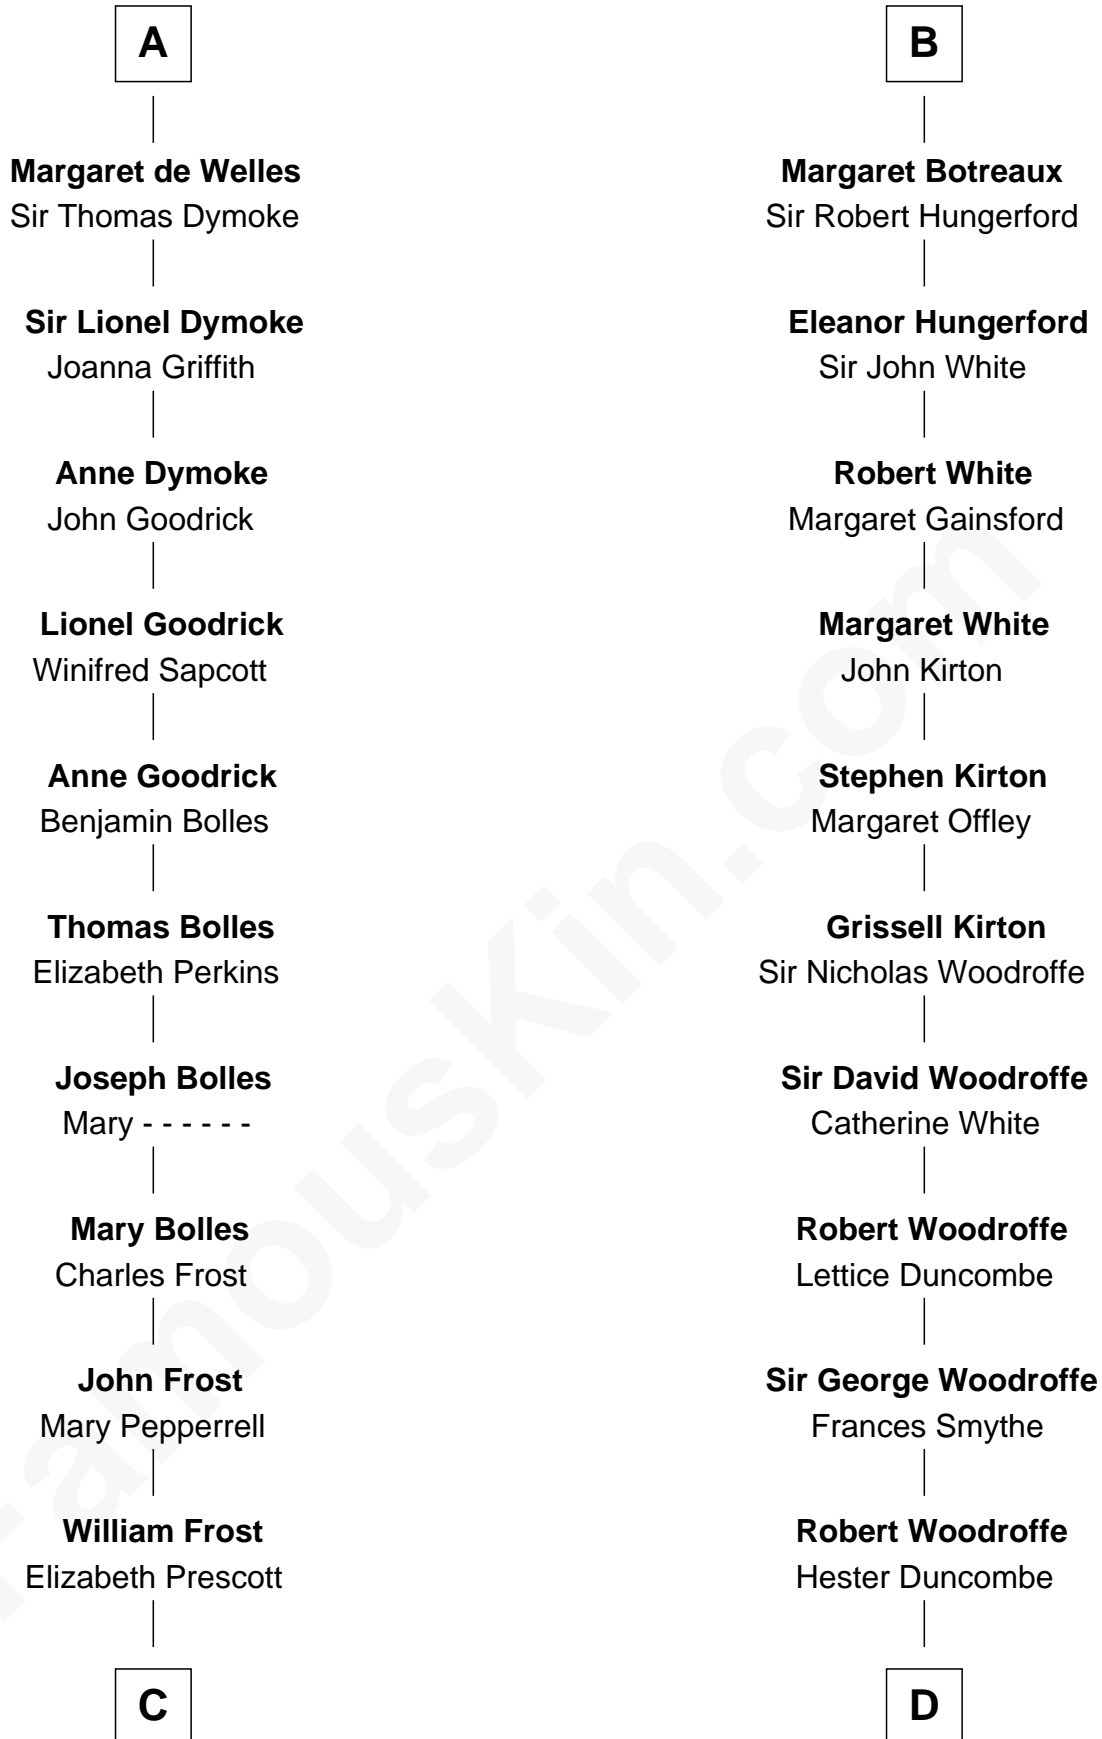

FamousKin.com Relationship Chart of

Robert Frost

Poet and Playwright

21st cousin of

Guillermo Billinghurst

31st President of Peru

Sir John FitzGeoffrey

Isabel le Bigod

C

William Frost

Sarah Holt

Samuel Abbott Frost

Mary Blunt

William Prescott Frost

Judith Colcord

William Prescott Frost