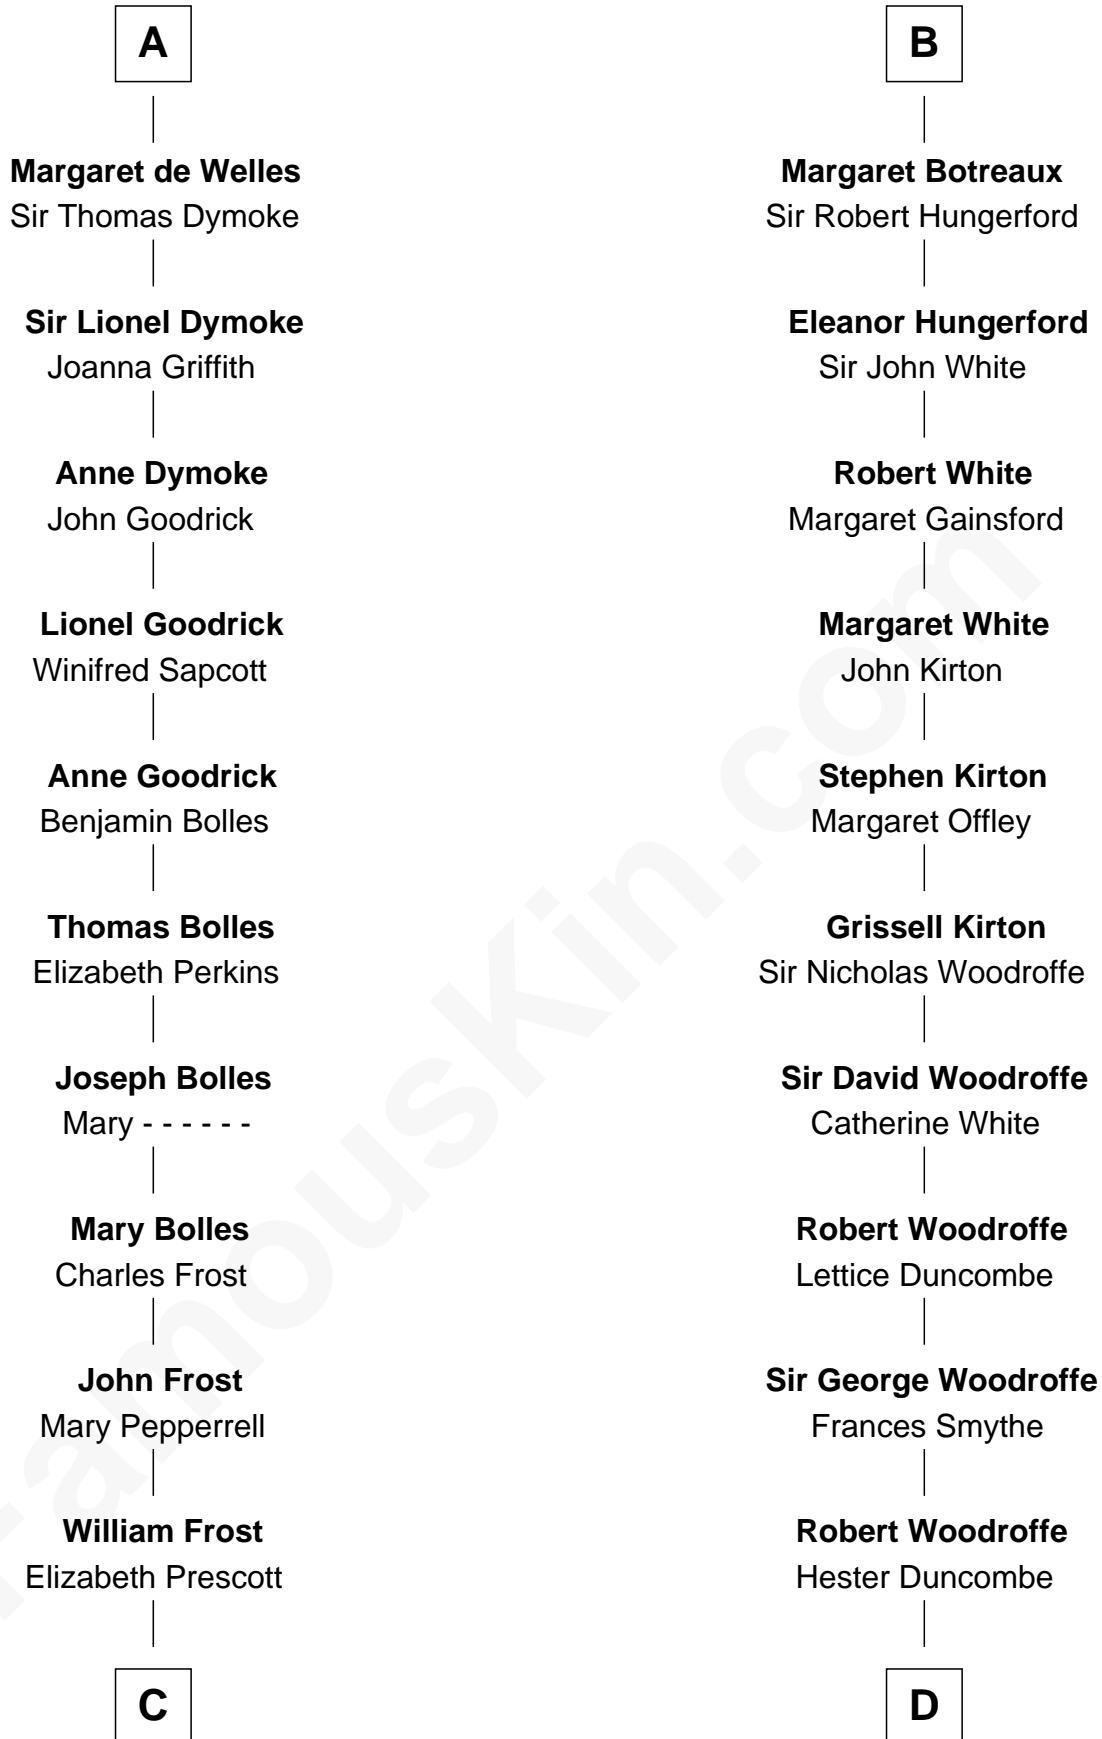

# FamousKin.com Relationship Chart of

**Robert Frost**

*Poet and Playwright*

21st cousin of

**Guillermo Billinghurst**

*31st President of Peru*

**Sir William de Beauchamp**

Isabel Mauduit

**C**

**William Frost**

Sarah Holt

**Samuel Abbott Frost**

Mary Blunt

**William Prescott Frost**

Judith Colcord

**William Prescott Frost**