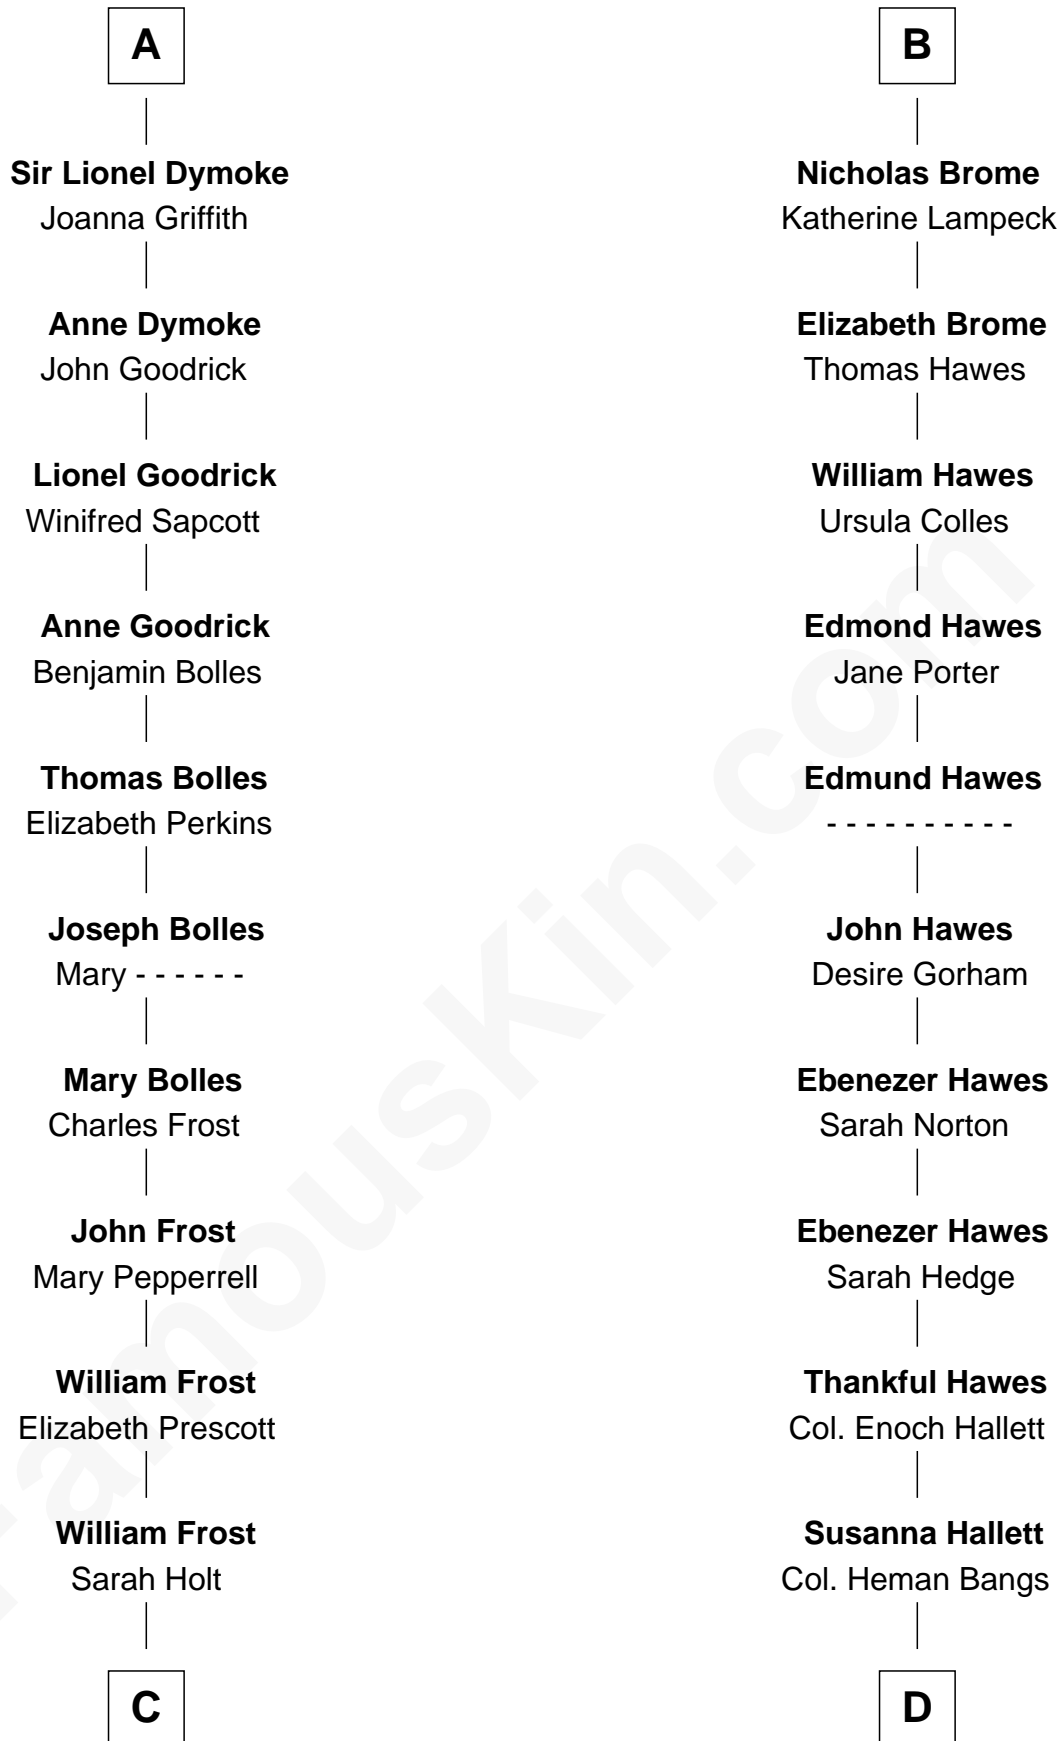

FamousKin.com Relationship Chart of

Robert Frost

Poet and Playwright

19th cousin 1 time removed of

Eugene Foss

45th Governor of Massachusetts

Sir James de Audley

Ela Longespee

Katherine Giffard

Sir Nicholas Audley

Joan Martin

Alice de Audley

Sir Hugh de Meynell

Isabel de Meynell

Sir Thomas de Shirley

Sir Hugh Shirley

Beatrice Brewes

Sir Ralph Shirley

Joan Basset

Beatrice Shirley

John Brome

B

C

Samuel Abbott Frost