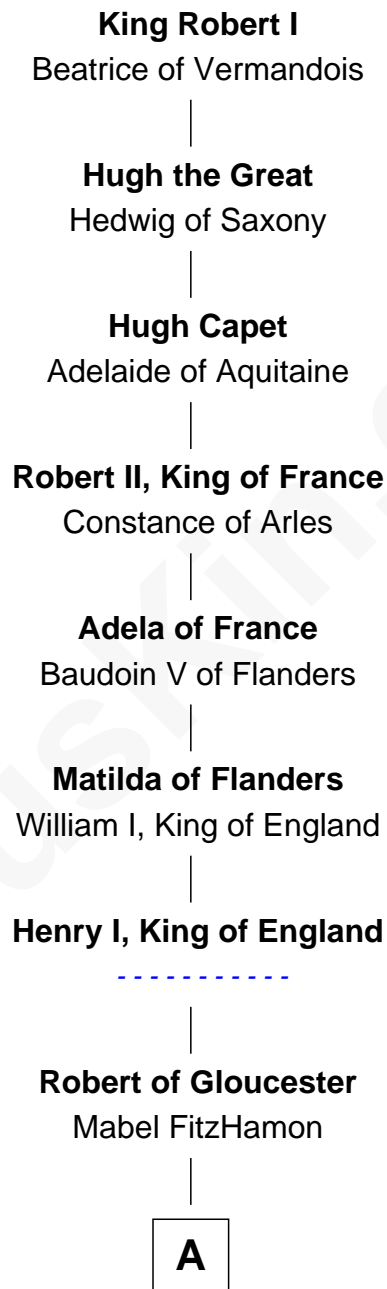

# FamousKin.com Relationship Chart of

**Rob Cantor**

*Singer and Songwriter*

34th Great-grandson of

**King Robert I**

*King of France*

**A**

**Maud of Gloucester**  
Sir Ranulf de Gernons

**Hugh de Kevelioc**  
Bertrade de Montfort

**Mabel of Chester**  
William d'Aubeney

**Nichole d'Aubeney**  
Sir Roger de Somery

**Joan de Somery**  
John IV le Strange

**John V le Strange**  
Maud de Walton

**Elizabeth le Strange**  
Gruffydd ap Madog

**Gruffydd Fychan ap Gruffydd**  
Elen ferch Thomas ap Llewelyn

**Tudor Gruffydd**  
Maud ferch Ienaf ap Adda

**Lowri ferch Twdr**  
Gruffyd ap Einion

**B**

**B**