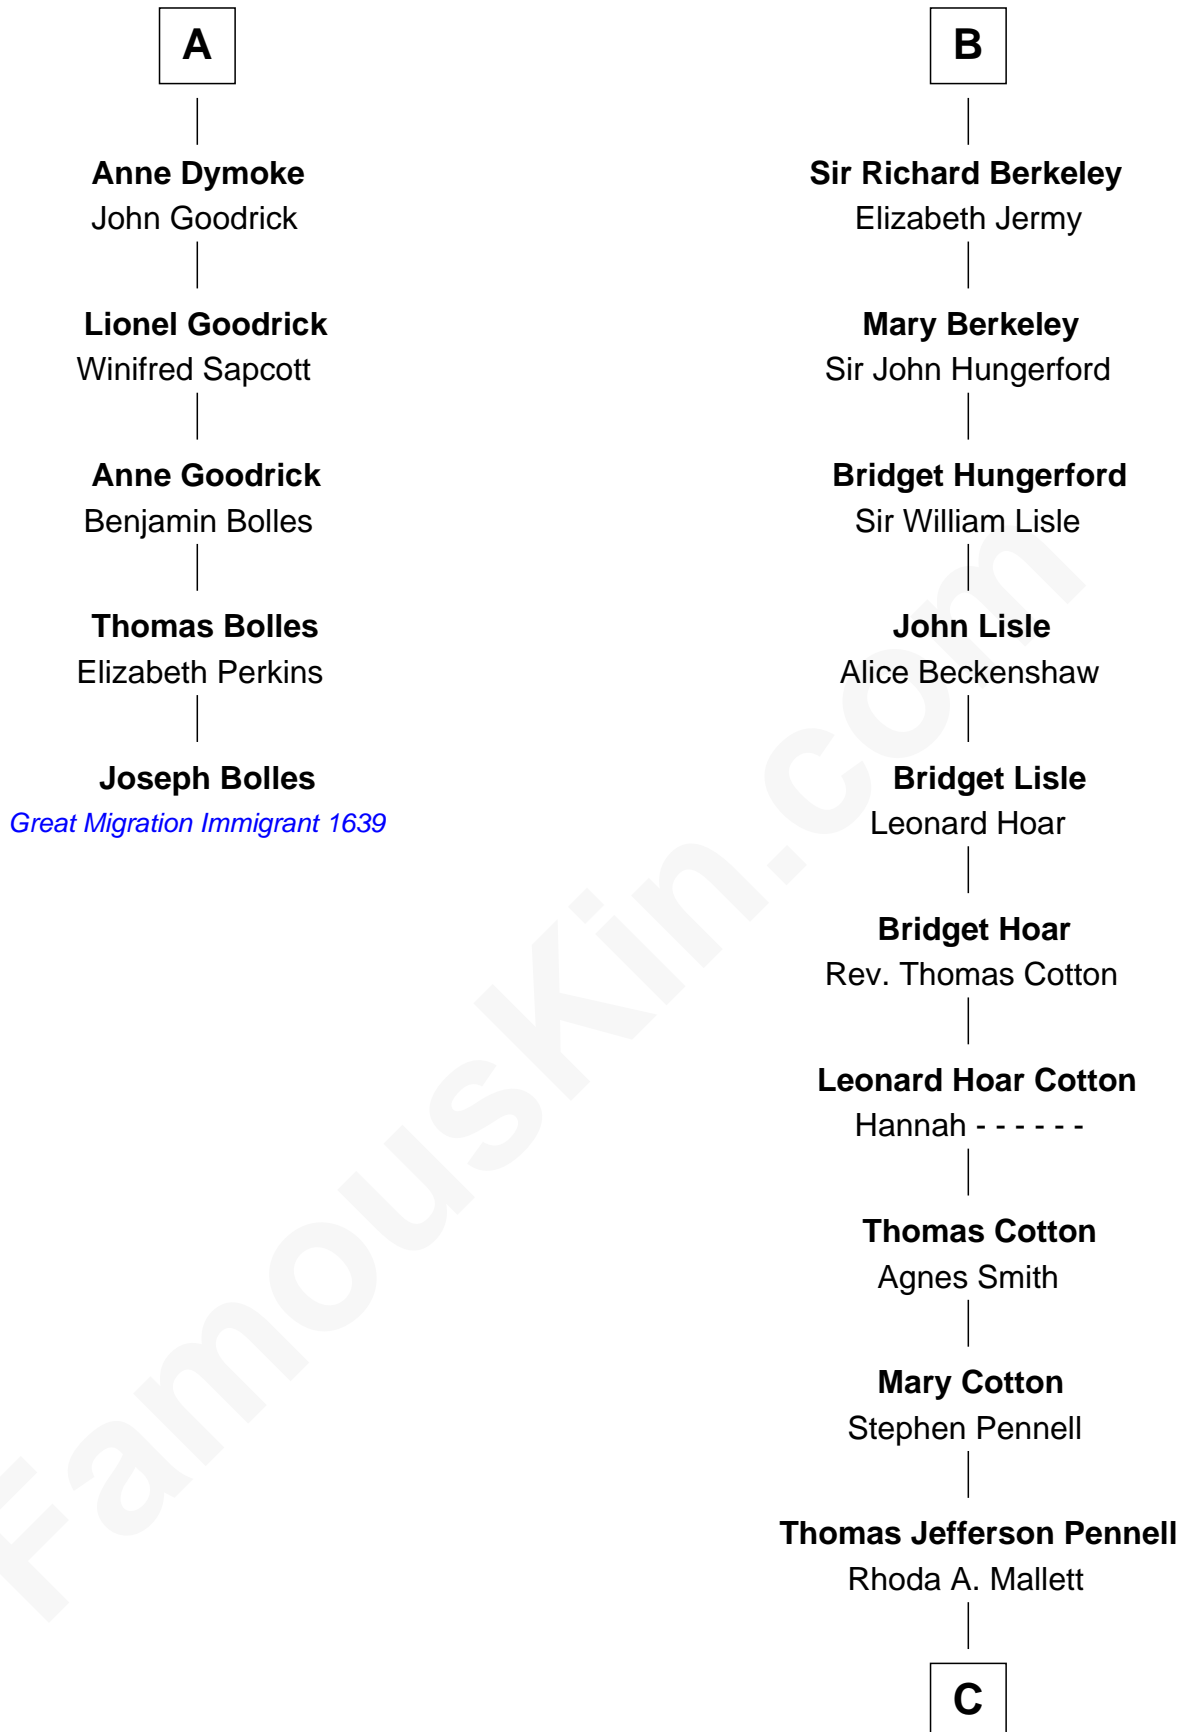

FamousKin.com Relationship Chart of

Joseph Bolles

(c1608 - 1678) Great Migration Immigrant 1639

11th cousin 10 times removed of

Warren Buffett

Chairman & CEO, Berkshire Hathaway

Bartholomew de Badlesmere

Margaret de Clare

Sir William de Bohun

Elizabeth de Bohun

Sir Richard Fitzalan

Elizabeth Fitzalan

Sir Thomas Mowbray

Isabel Mowbray

Sir James Berkeley

Maurice Berkeley

Isabel Mead

Anne Berkeley

Sir William Dennis

Isabel Dennis

Sir John Berkeley

B

C

Deborah Collamore Pennell

John Watson

Susan Ann Watson

Ford Bela Barber

Stella Frances Barber

John Ammon Stahl

Leila Stahl

Howard Homan Buffett

Warren Buffett