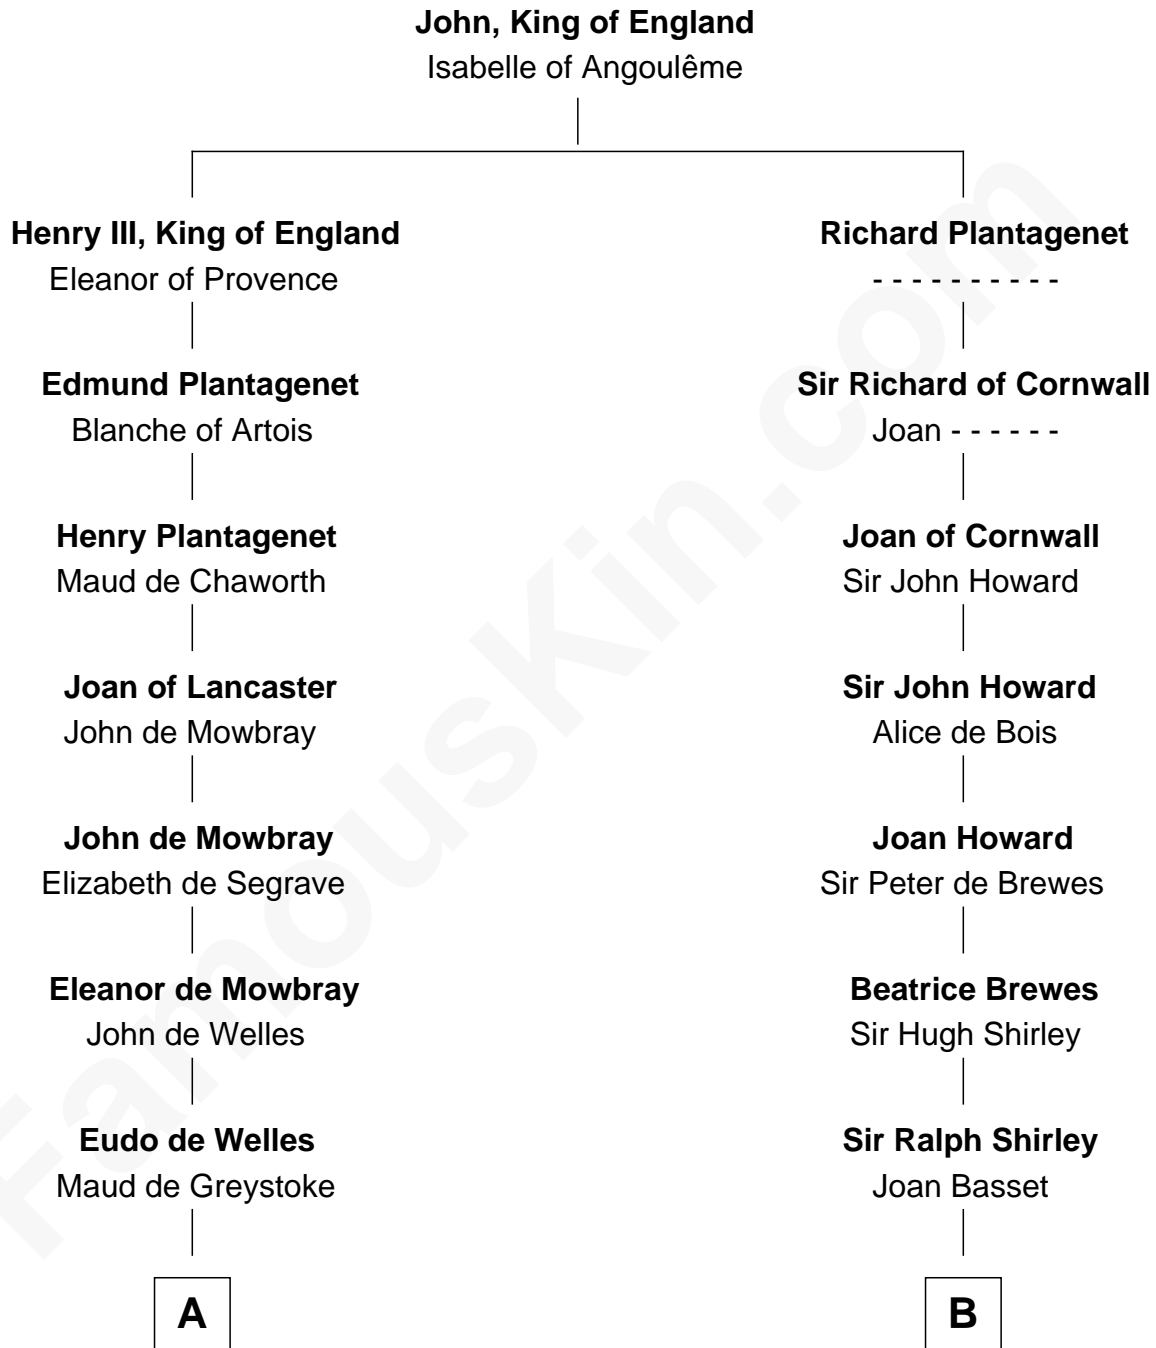

FamousKin.com Relationship Chart of Joseph Bolles

(c1608 - 1678) Great Migration Immigrant 1639

14th cousin 7 times removed of

William Henry Moore

Co-Founder, U.S. Steel and Nabisco

C

Sarah Browne
George Beckwith

George Beckwith
Rachel Marsh

George Beckwith
Mary Bradley

Rachael Arvilla Beckwith
Nathaniel Ford Moore

William Henry Moore
Co-Founder, U.S. Steel and Nabisco

FamousKin.com