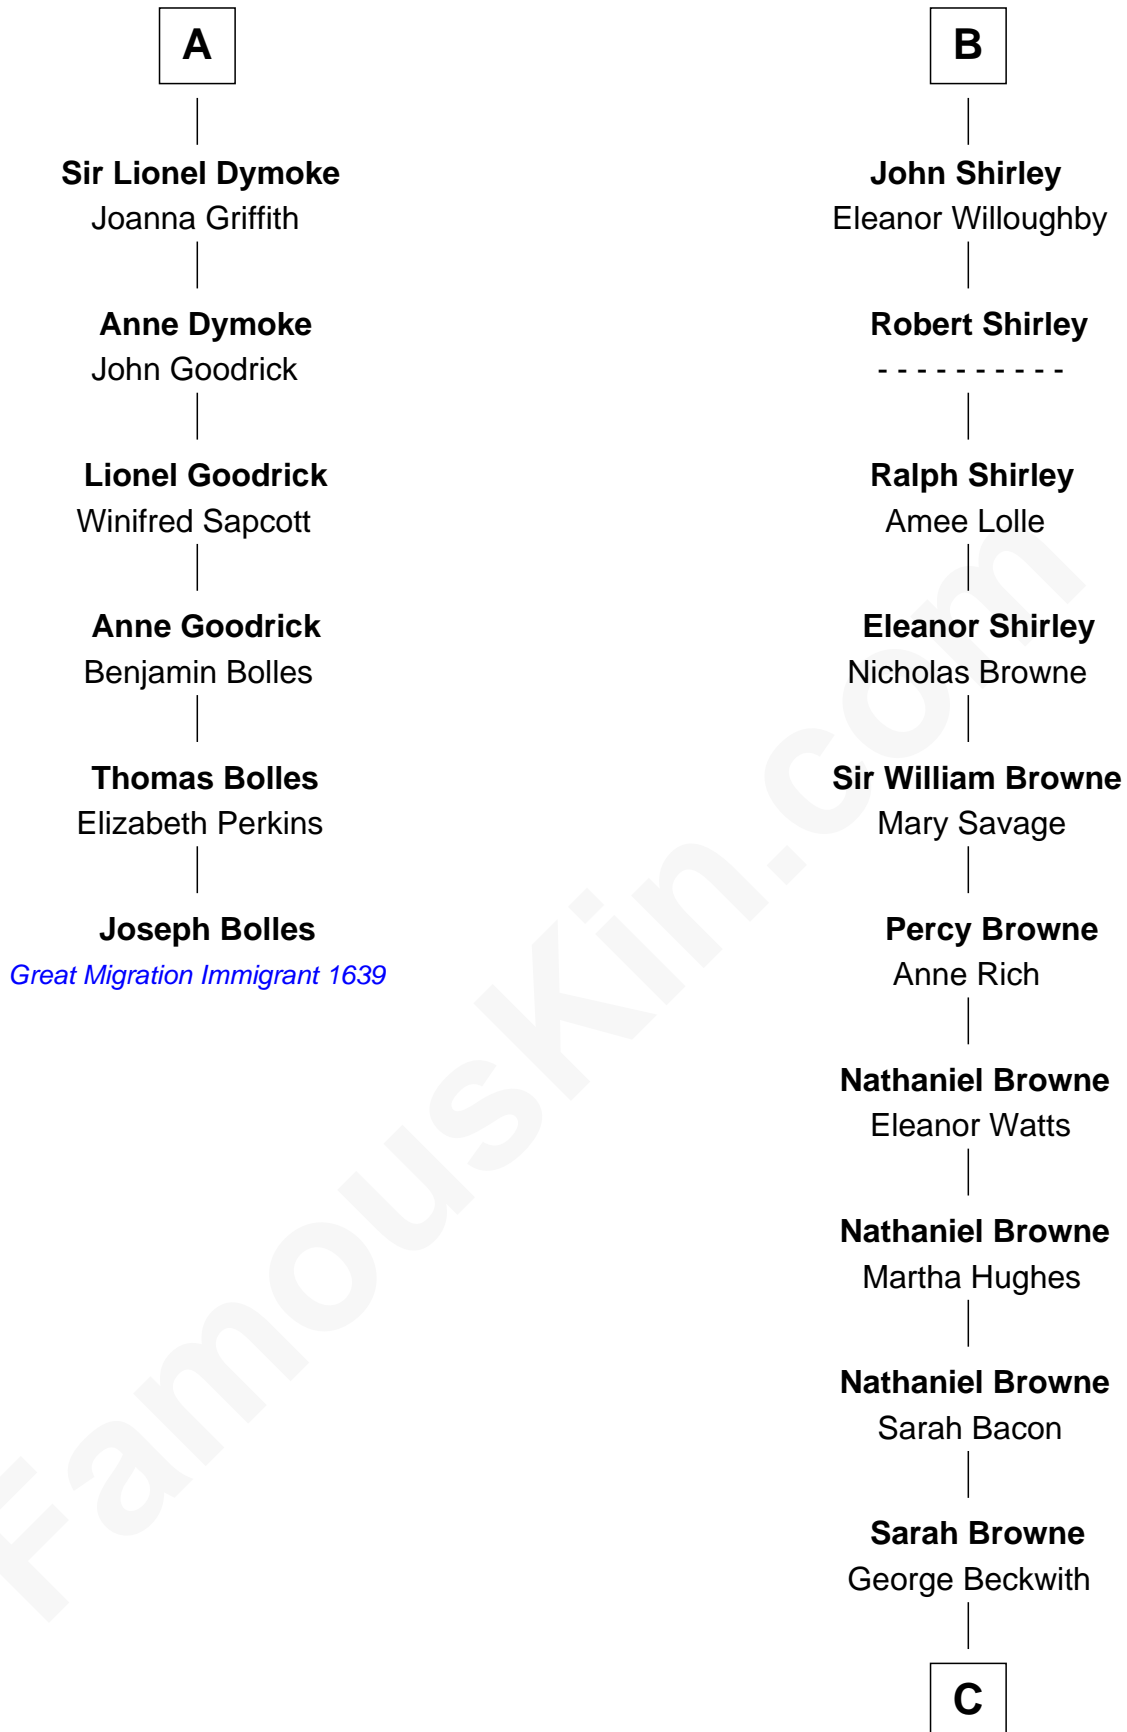

FamousKin.com

Relationship Chart of

Joseph Bolles

(c1608 - 1678) Great Migration Immigrant 1639

12th cousin 8 times removed of

William Henry Moore

Co-Founder, U.S. Steel and Nabisco

Sir James de Audley

Sir Nicholas de Audley

Katherine Giffard

Sir Nicholas Audley

Joan Martin

Alice de Audley

Sir Hugh de Meynell

Isabel de Meynell

Sir Thomas de Shirley

Sir Hugh Shirley

Beatrice Brewes

Sir Ralph Shirley

Joan Basset

Ralph Shirley

Margaret Staunton

B

C

George Beckwith

Rachel Marsh

George Beckwith

Mary Bradley

Rachael Arvilla Beckwith

Nathaniel Ford Moore

William Henry Moore

Co-Founder, U.S. Steel and Nabisco