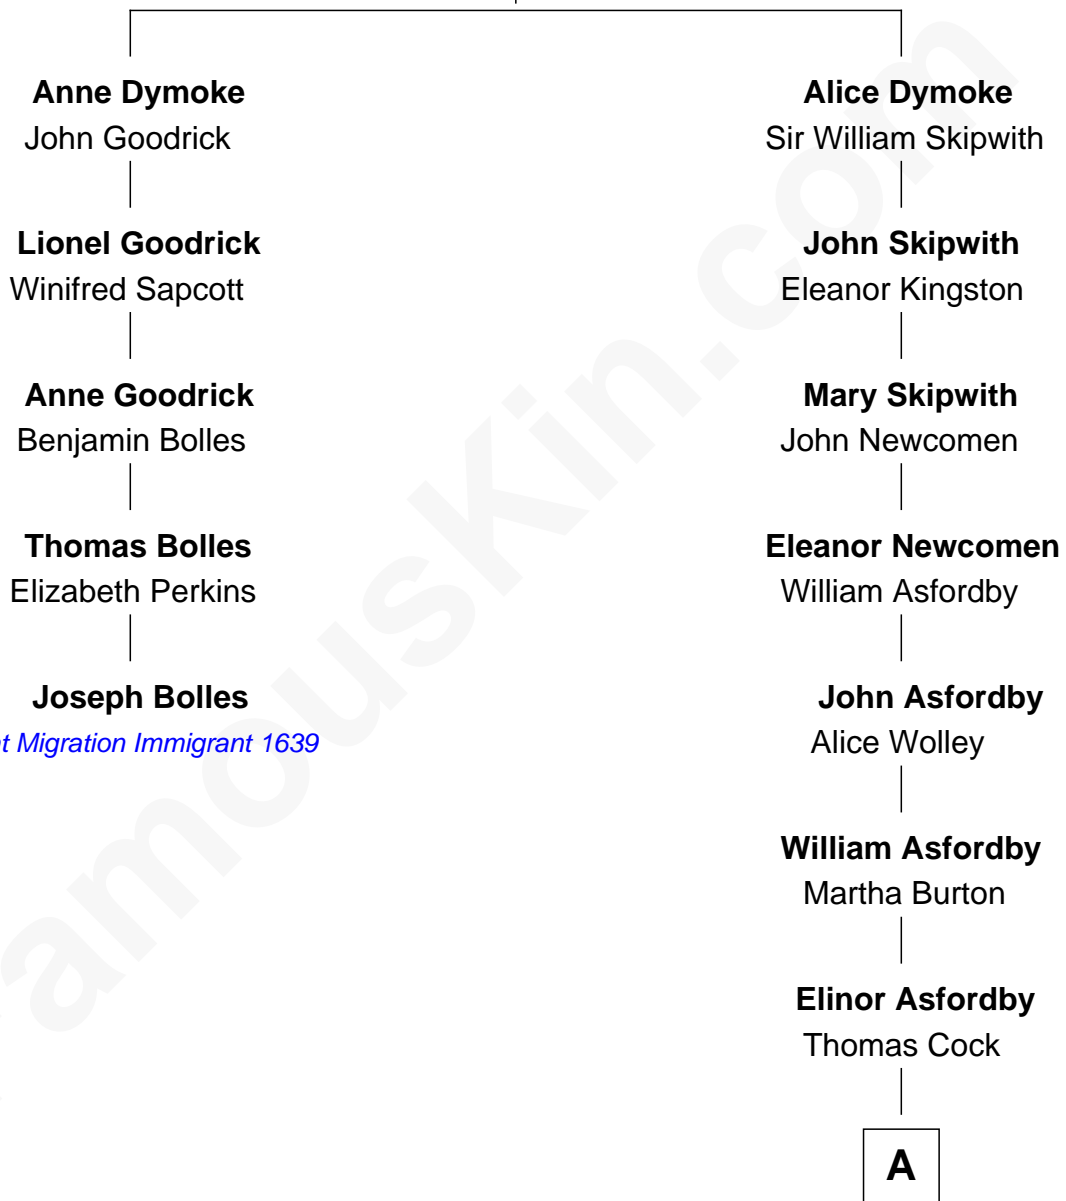

FamousKin.com

Relationship Chart of

Joseph Bolles

(c1608 - 1678) *Great Migration Immigrant 1639*

4th cousin 6 times removed of

Arthur Ryerson
RMS Titanic Victim

Sir Lionel Dymoke
Joanna Griffith

A

—
Catherine Cock
Martin Ryerson

—
Thomas Ryerson
Mary Turner

—
Joseph Turner Ryerson
Ellen Griffin Larned

—
Arthur Ryerson
RMS Titanic Victim