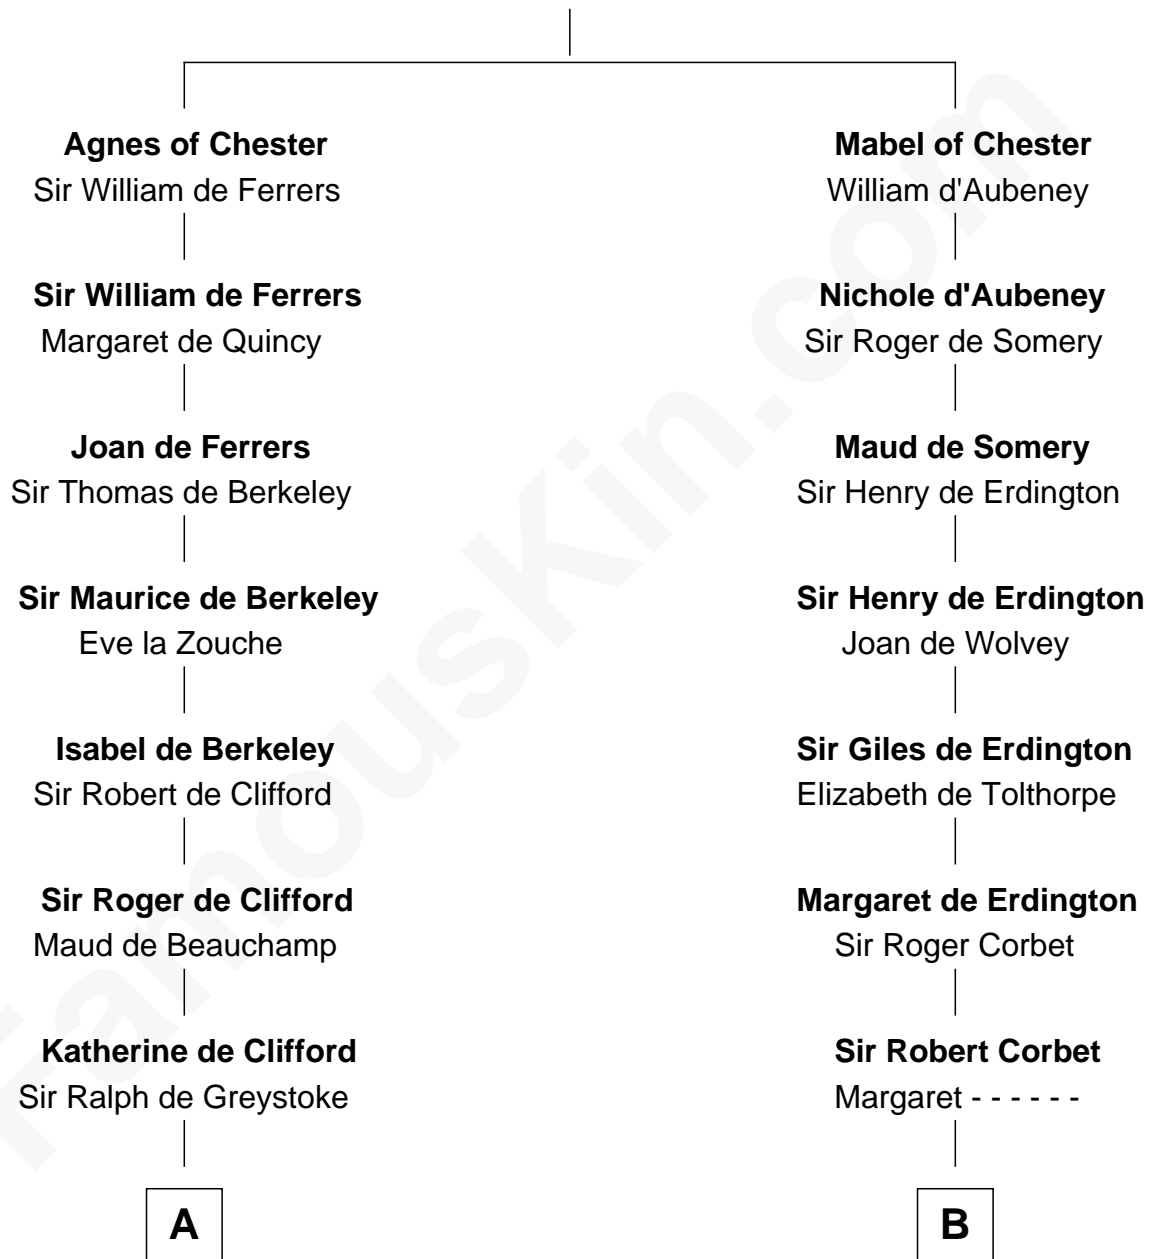

FamousKin.com

Relationship Chart of

Joseph Bolles

(c1608 - 1678) Great Migration Immigrant 1639

15th cousin 6 times removed of

John Davis Long

32nd Governor of Massachusetts

Bertrade de Montfort

Hugh de Kevelioc

C

Simon Davis
Hannah Gates

David Davis
Abigail Brown

Simon Davis
Persis Temple

Julia Temple Davis
Zadoc Long

John Davis Long
32nd Governor of Massachusetts