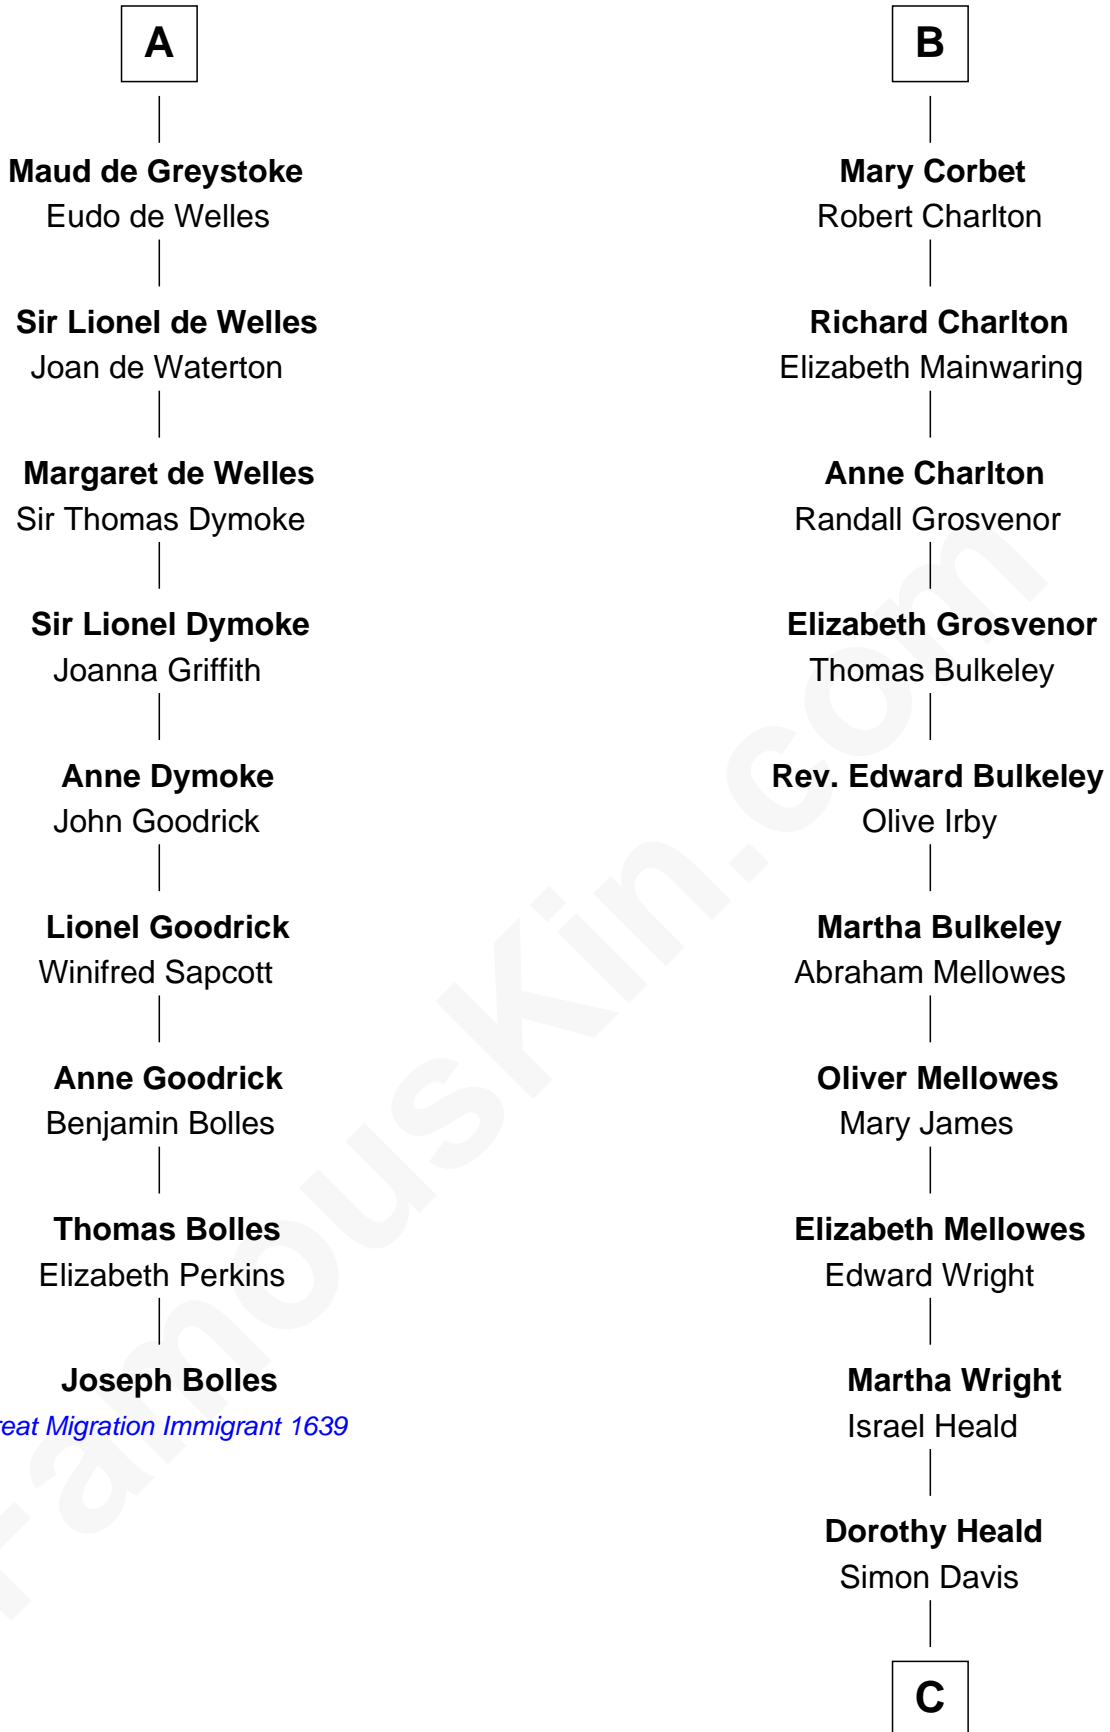

FamousKin.com

Relationship Chart of

Joseph Bolles

(c1608 - 1678) Great Migration Immigrant 1639

15th cousin 6 times removed of

John Davis Long

32nd Governor of Massachusetts

C

Simon Davis
Hannah Gates

David Davis
Abigail Brown

Simon Davis
Persis Temple

Julia Temple Davis
Zadoc Long

John Davis Long
32nd Governor of Massachusetts