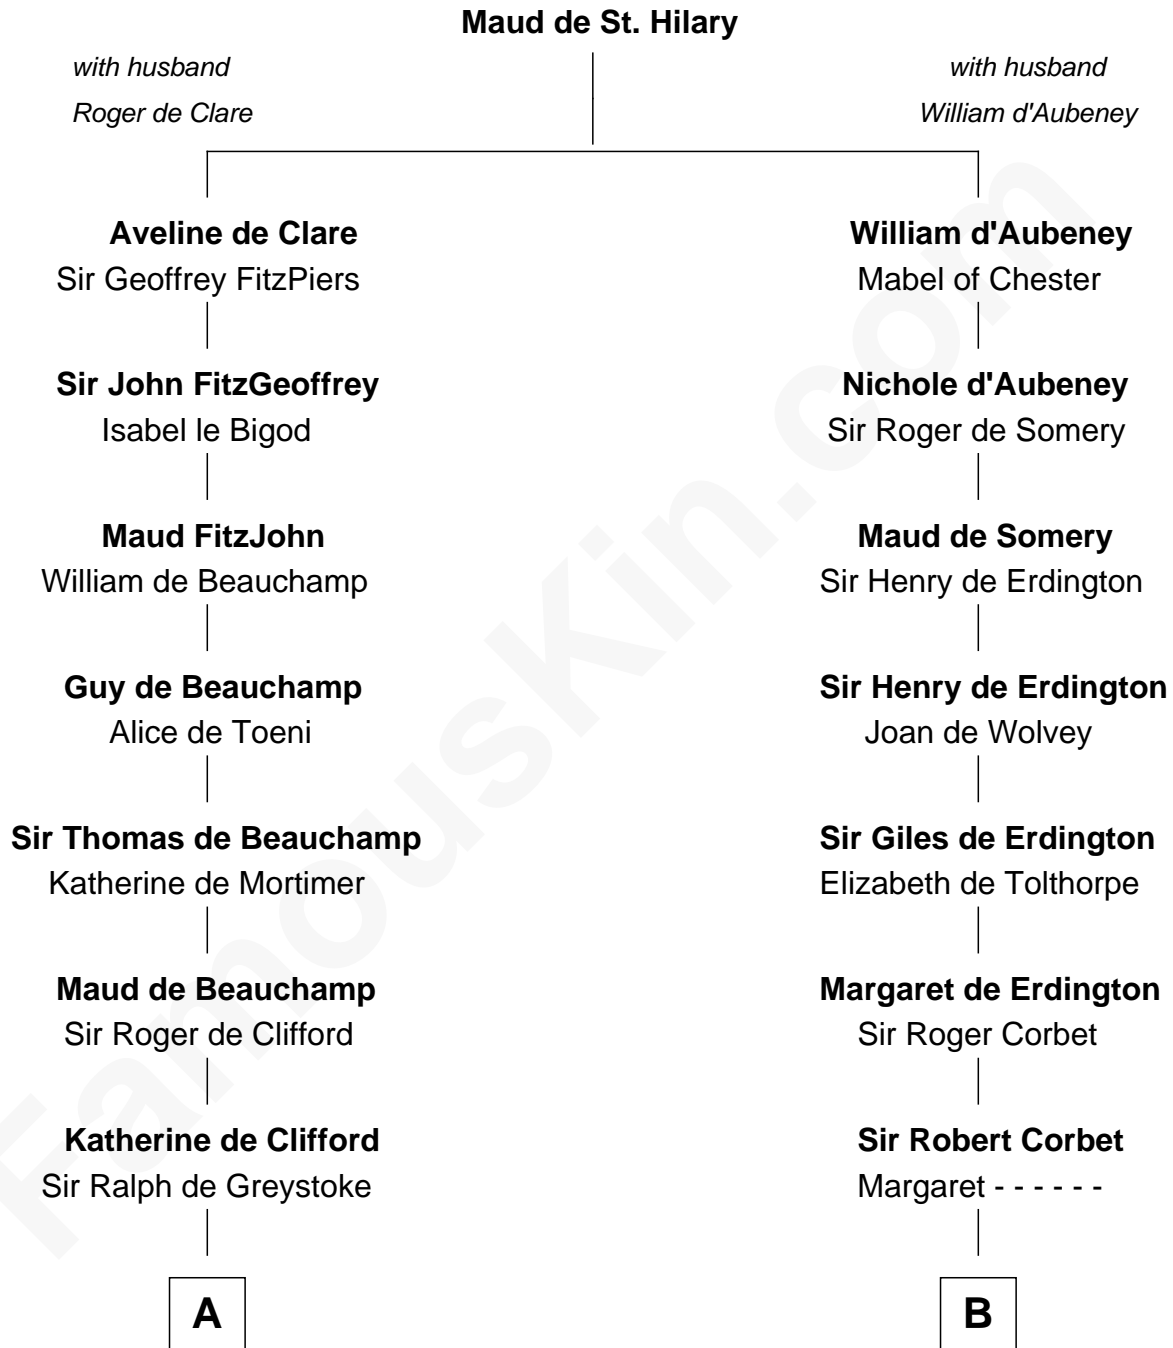

FamousKin.com

Relationship Chart of

Joseph Bolles

(c1608 - 1678) Great Migration Immigrant 1639

15th cousin 6 times removed of

John Davis Long

32nd Governor of Massachusetts

C

Simon Davis
Hannah Gates

David Davis
Abigail Brown

Simon Davis
Persis Temple

Julia Temple Davis
Zadoc Long

John Davis Long
32nd Governor of Massachusetts