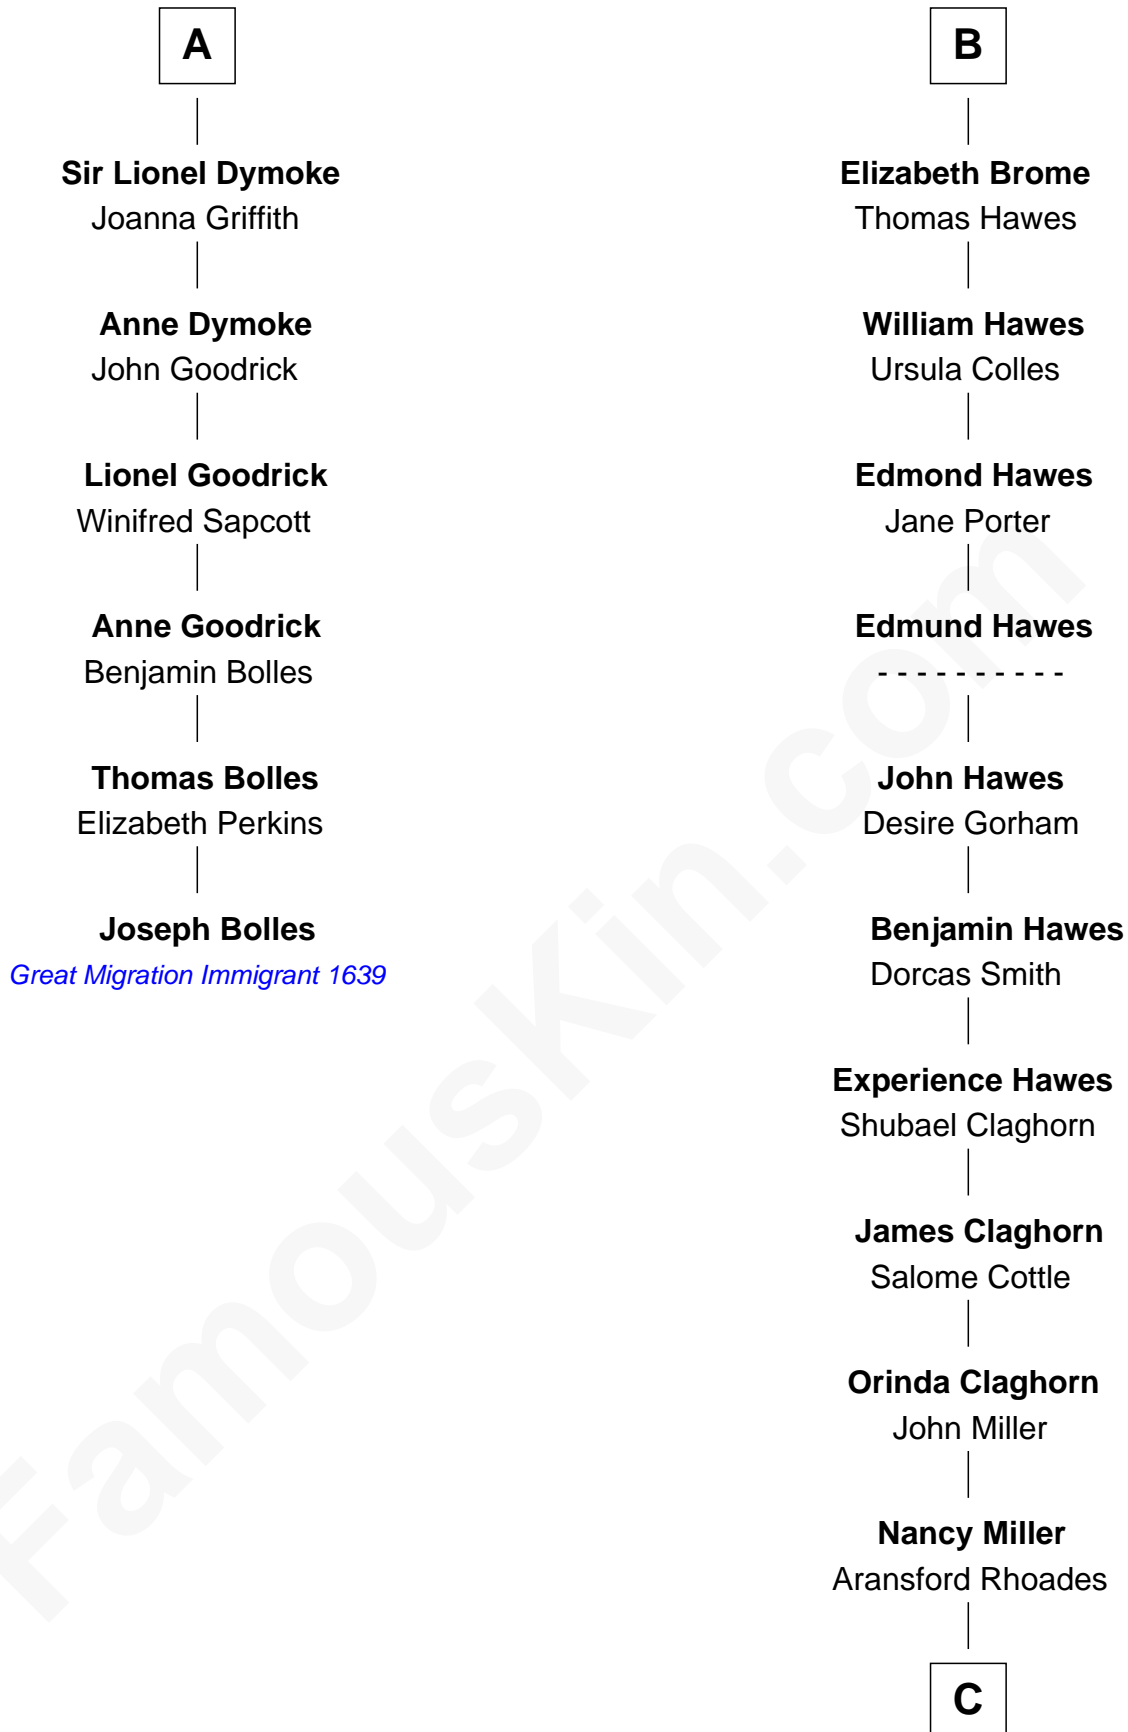

FamousKin.com

Relationship Chart of

Joseph Bolles

(c1608 - 1678) Great Migration Immigrant 1639

12th cousin 9 times removed of

Penn Jillette
Magician

Sir Robert de Ros
Isabel de Aubeney

C

Ellen L. Rhoades
Marshall I. Jenkins

Cora Ellen Jenkins

Elizabeth Jenkins
Robert Henry Parks

Valda Ruth Parks
Samuel Herbert Jillette

Penn Jillette
Magician

FamousKin.com