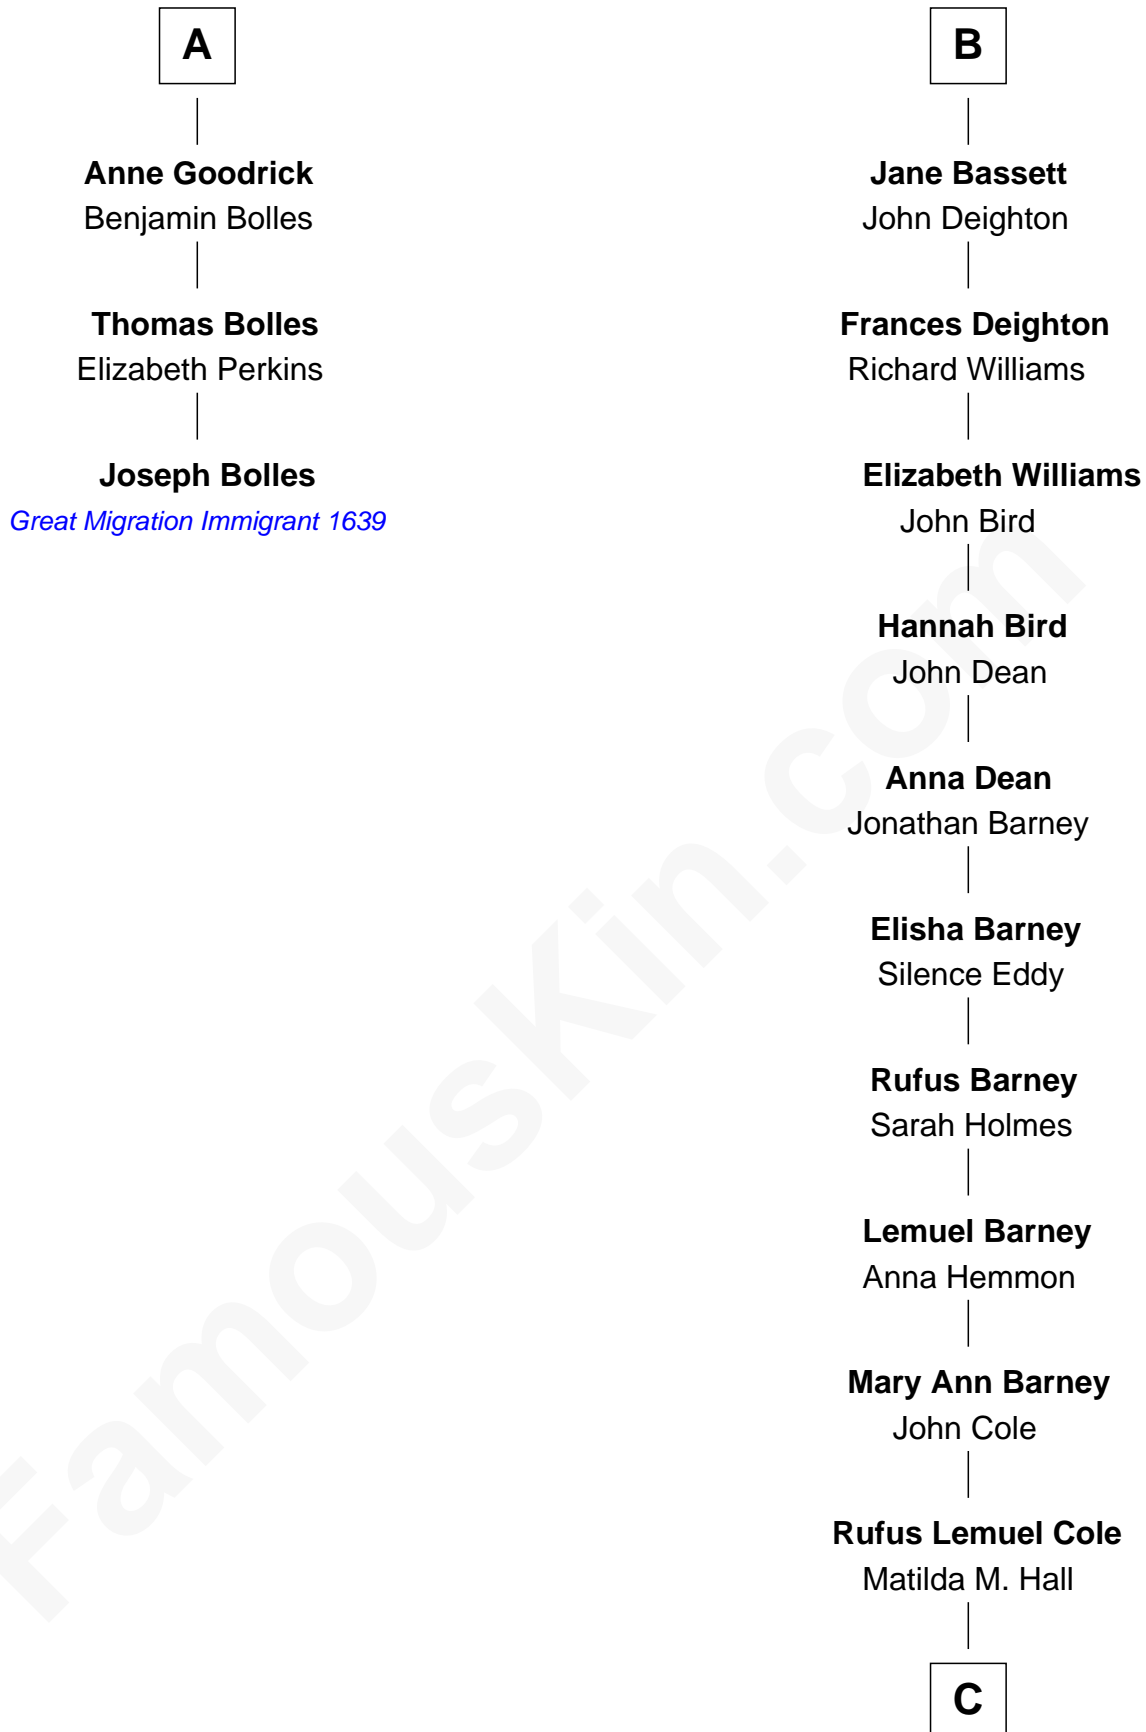

## Relationship Chart of

### Joseph Bolles

(c1608 - 1678) Great Migration Immigrant 1639

9th cousin 11 times removed of

### Michael Lookinland

TV Actor

**C**

**Nellie M. Cole**

John Andrew Lookinland

**Orrin Paul Lookinland**

Madeline Tait

**Paul Russell Lookinland**

Karen Ruth McKinney

**Michael Lookinland**

*TV Actor*

FamousKin.com