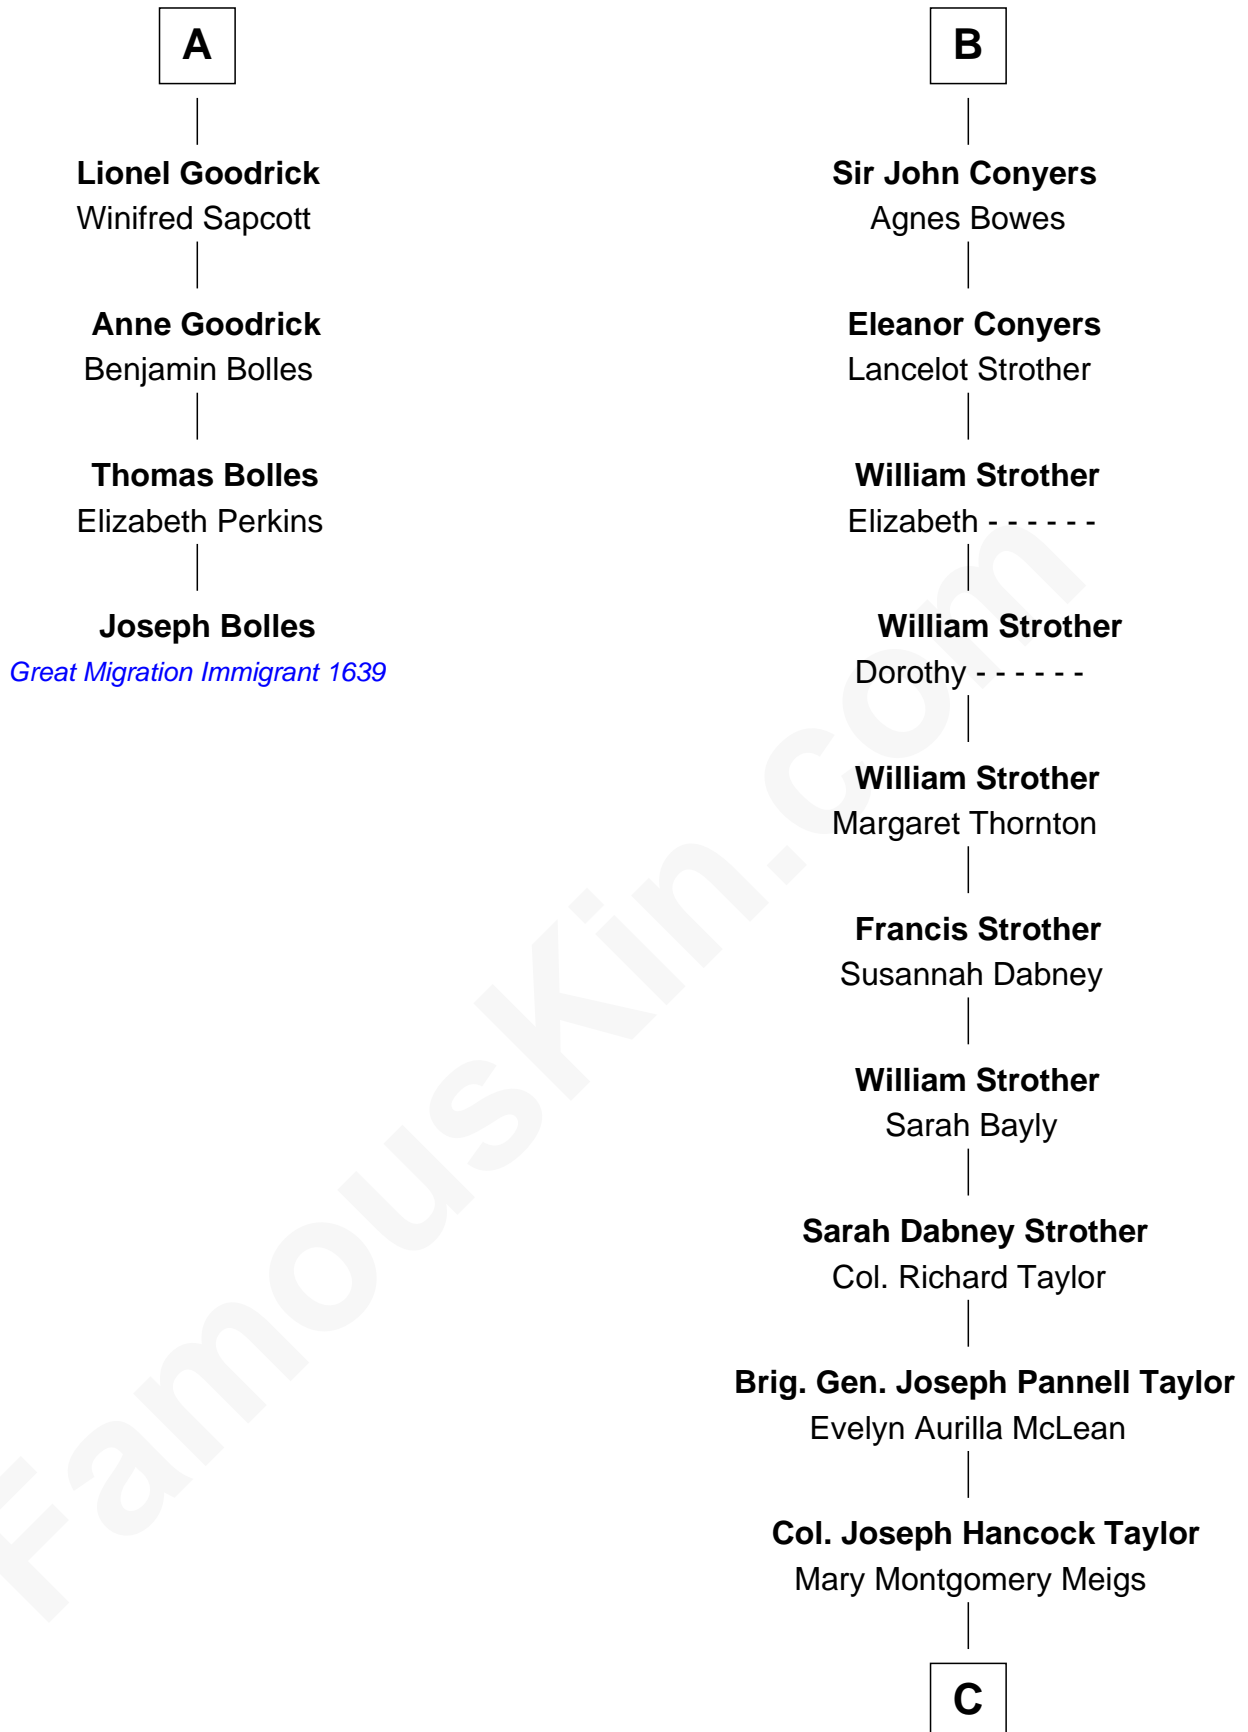

FamousKin.com

Relationship Chart of

Joseph Bolles

(c1608 - 1678) Great Migration Immigrant 1639

10th cousin 10 times removed of

Parker Stevenson
TV and Movie Actor

C

—
Evelyn Taylor

Eli Kirk Price

—
Philip Price

Sarah Meade Harrison

—
Sarah Meade Price

Richard Stevenson Parker

—
Parker Stevenson

TV and Movie Actor

FamousKin.com