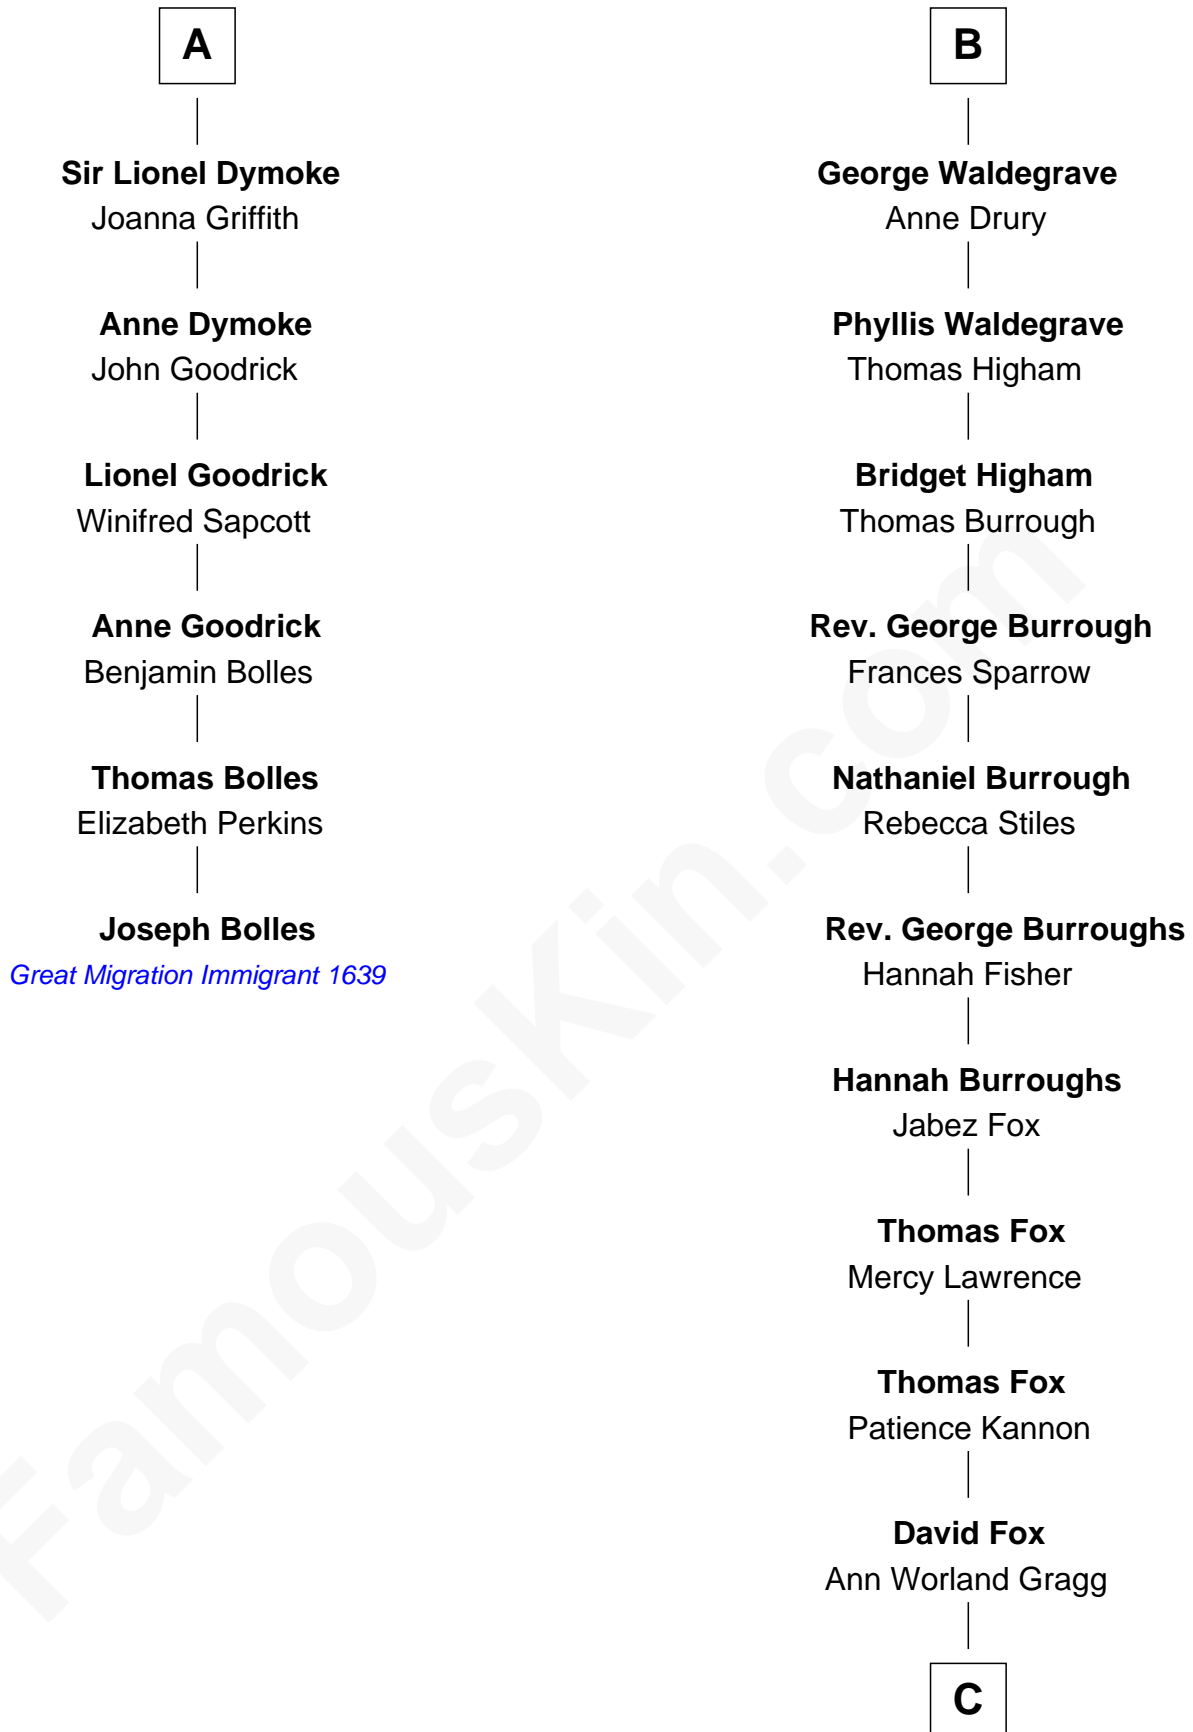

## Relationship Chart of

### Joseph Bolles

(c1608 - 1678) Great Migration Immigrant 1639

12th cousin 9 times removed of

**Bob Moore**

Co-Founder, Bob's Red Mill

C

**Morris Fox**

Sarah A. Smith

**Violette Fox**

Daniel Francis Learnard

**Clinton Morris Learnard**

Gertrude Maud Yost

**Doris Dell Learnard**

Kenneth Earl Moore

**Bob Moore**

*Co-Founder, Bob's Red Mill*