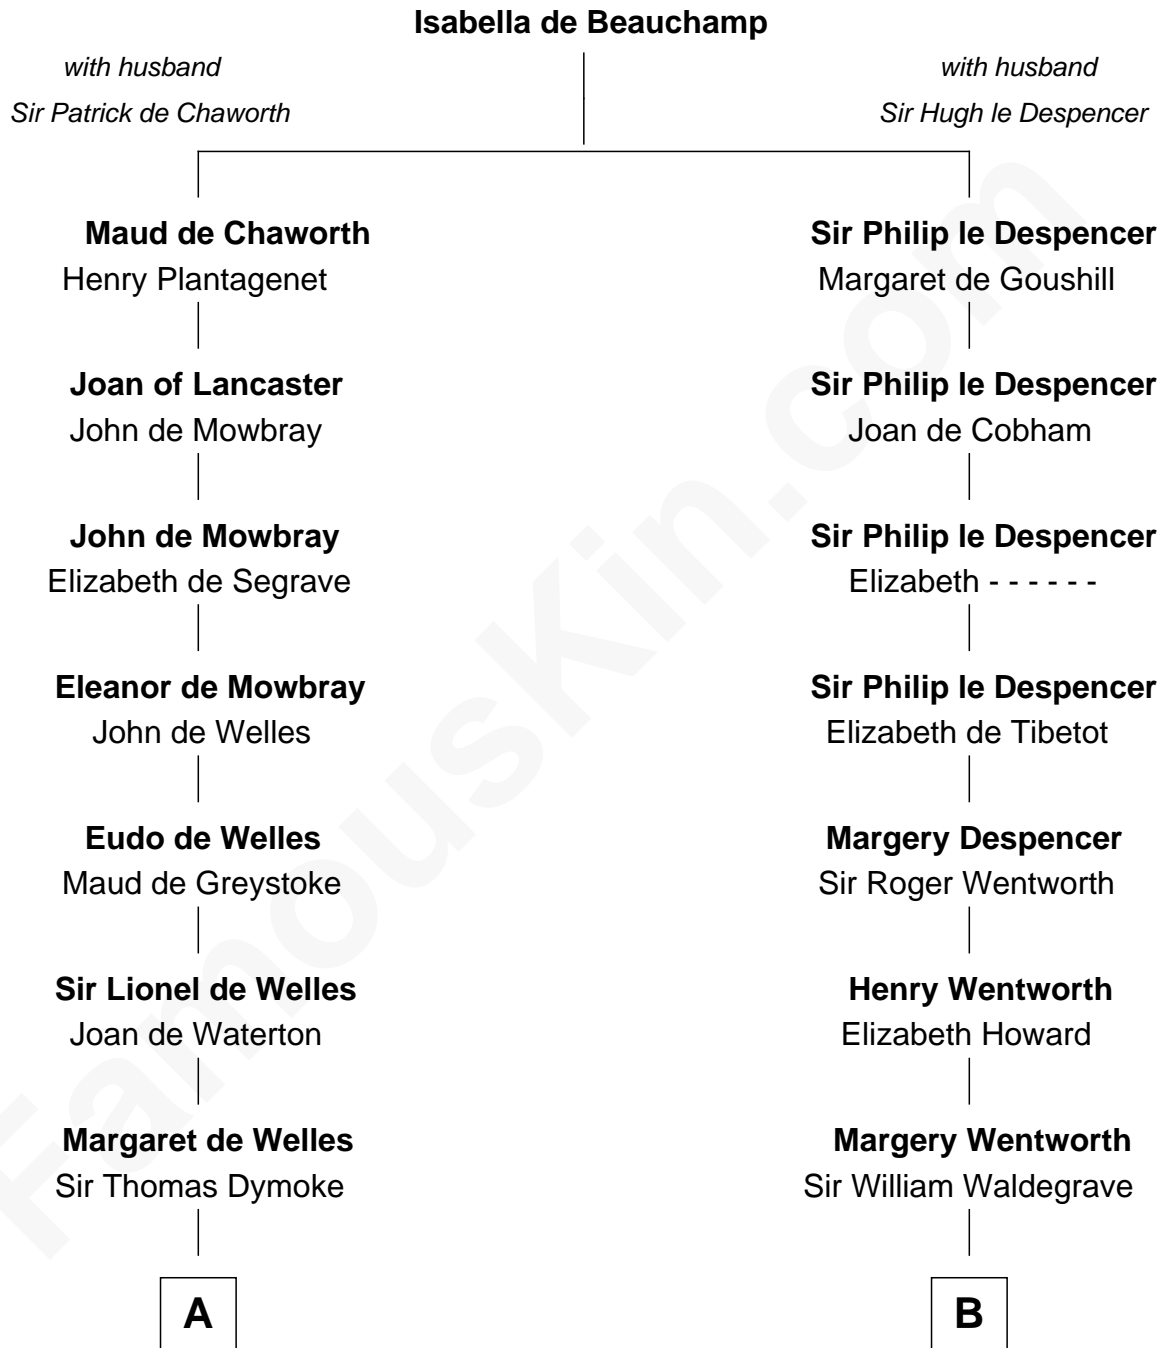

## Relationship Chart of

### Joseph Bolles

(c1608 - 1678) Great Migration Immigrant 1639

12th cousin 9 times removed of

**Bob Moore**

Co-Founder, Bob's Red Mill

C

**Morris Fox**

Sarah A. Smith

**Violette Fox**

Daniel Francis Learnard

**Clinton Morris Learnard**

Gertrude Maud Yost

**Doris Dell Learnard**

Kenneth Earl Moore

**Bob Moore**

*Co-Founder, Bob's Red Mill*